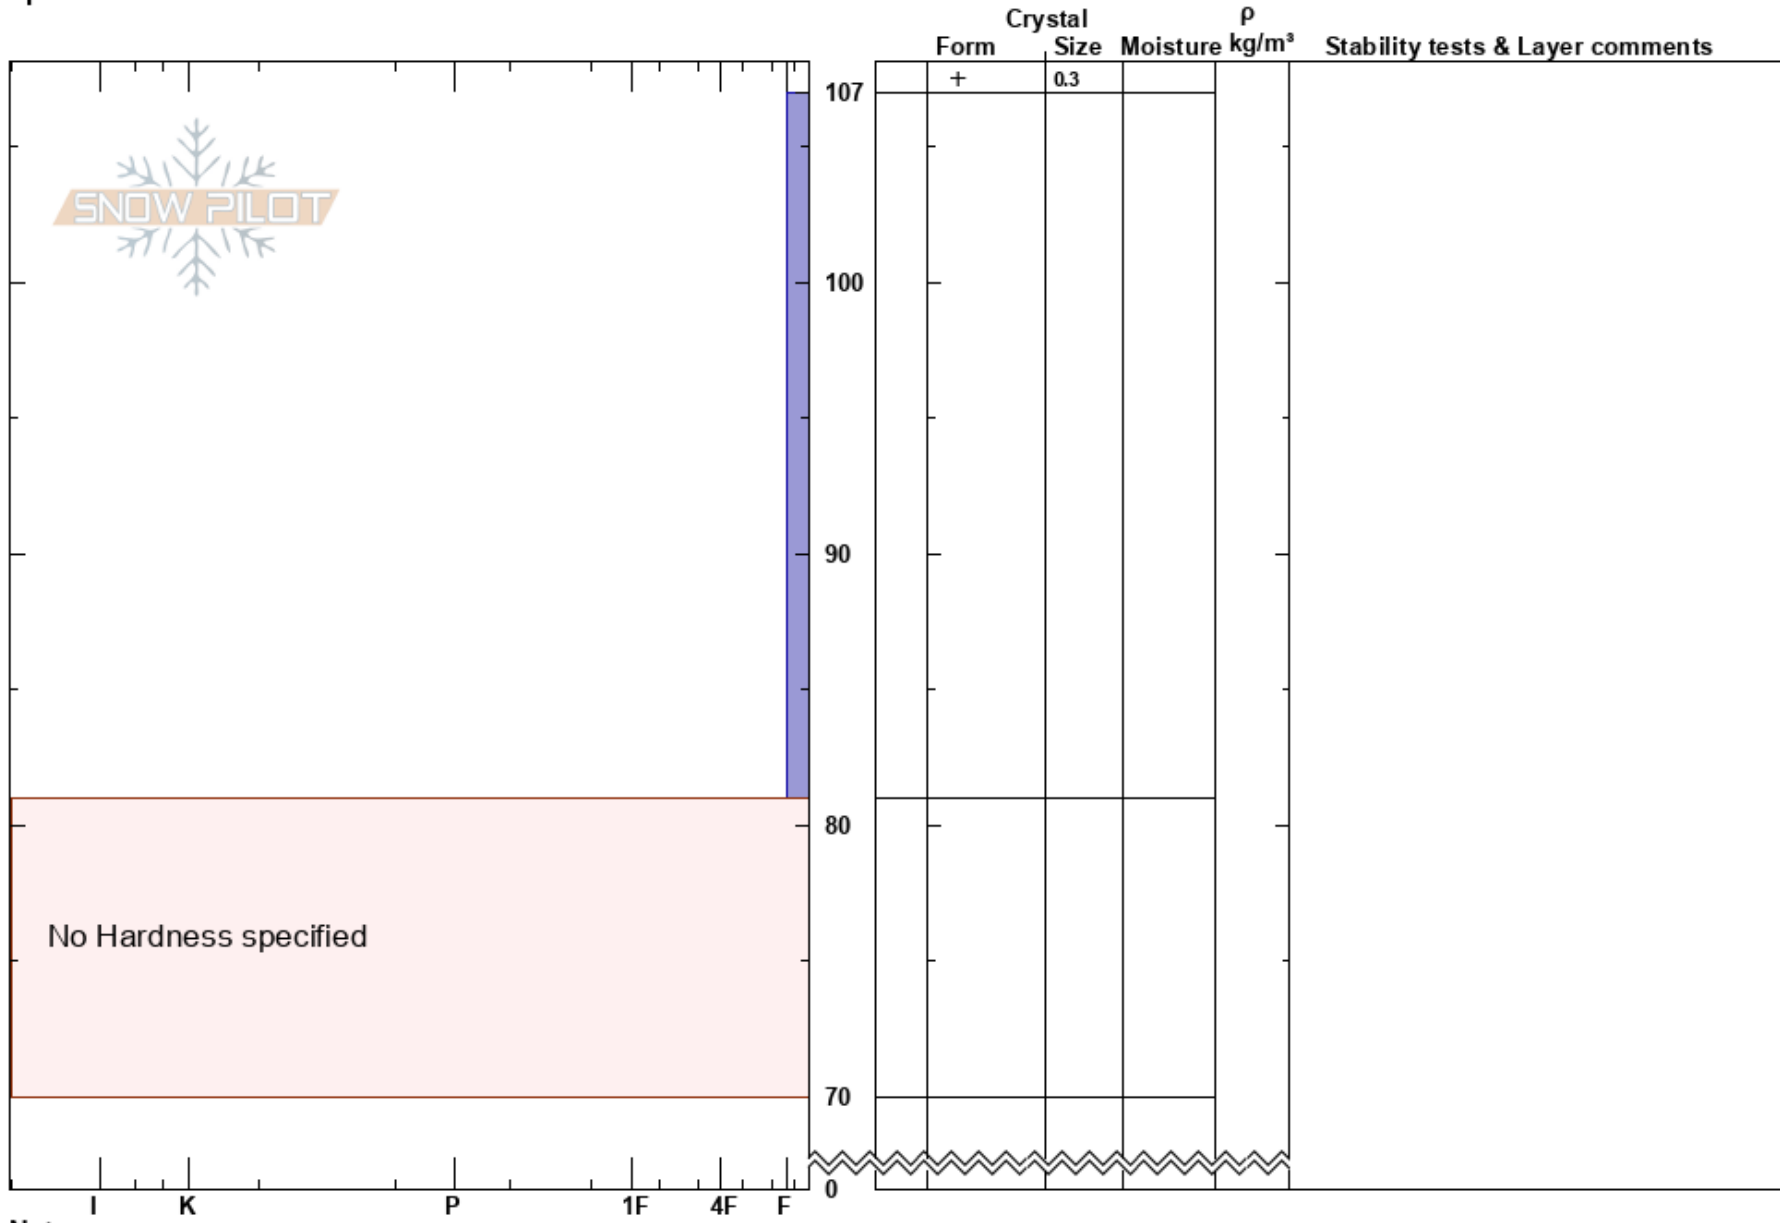

Corona Bowl NW  
Corona Pass  
CO  
Elevation: 11300 ft  
Aspect: NW  
Specifics:

Austin DiVesta  
12/31/2024 - 11:00am  
Co-ord: 39.90345N, -105.69895W  
Slope Angle: 25°  
Wind Loading:

Stability:  
Air Temperature:  
Sky Cover: BKN  
Precipitation: NO  
Wind: W Light Breeze

HS:107  
PF:107  
Layer Notes:

Notes: