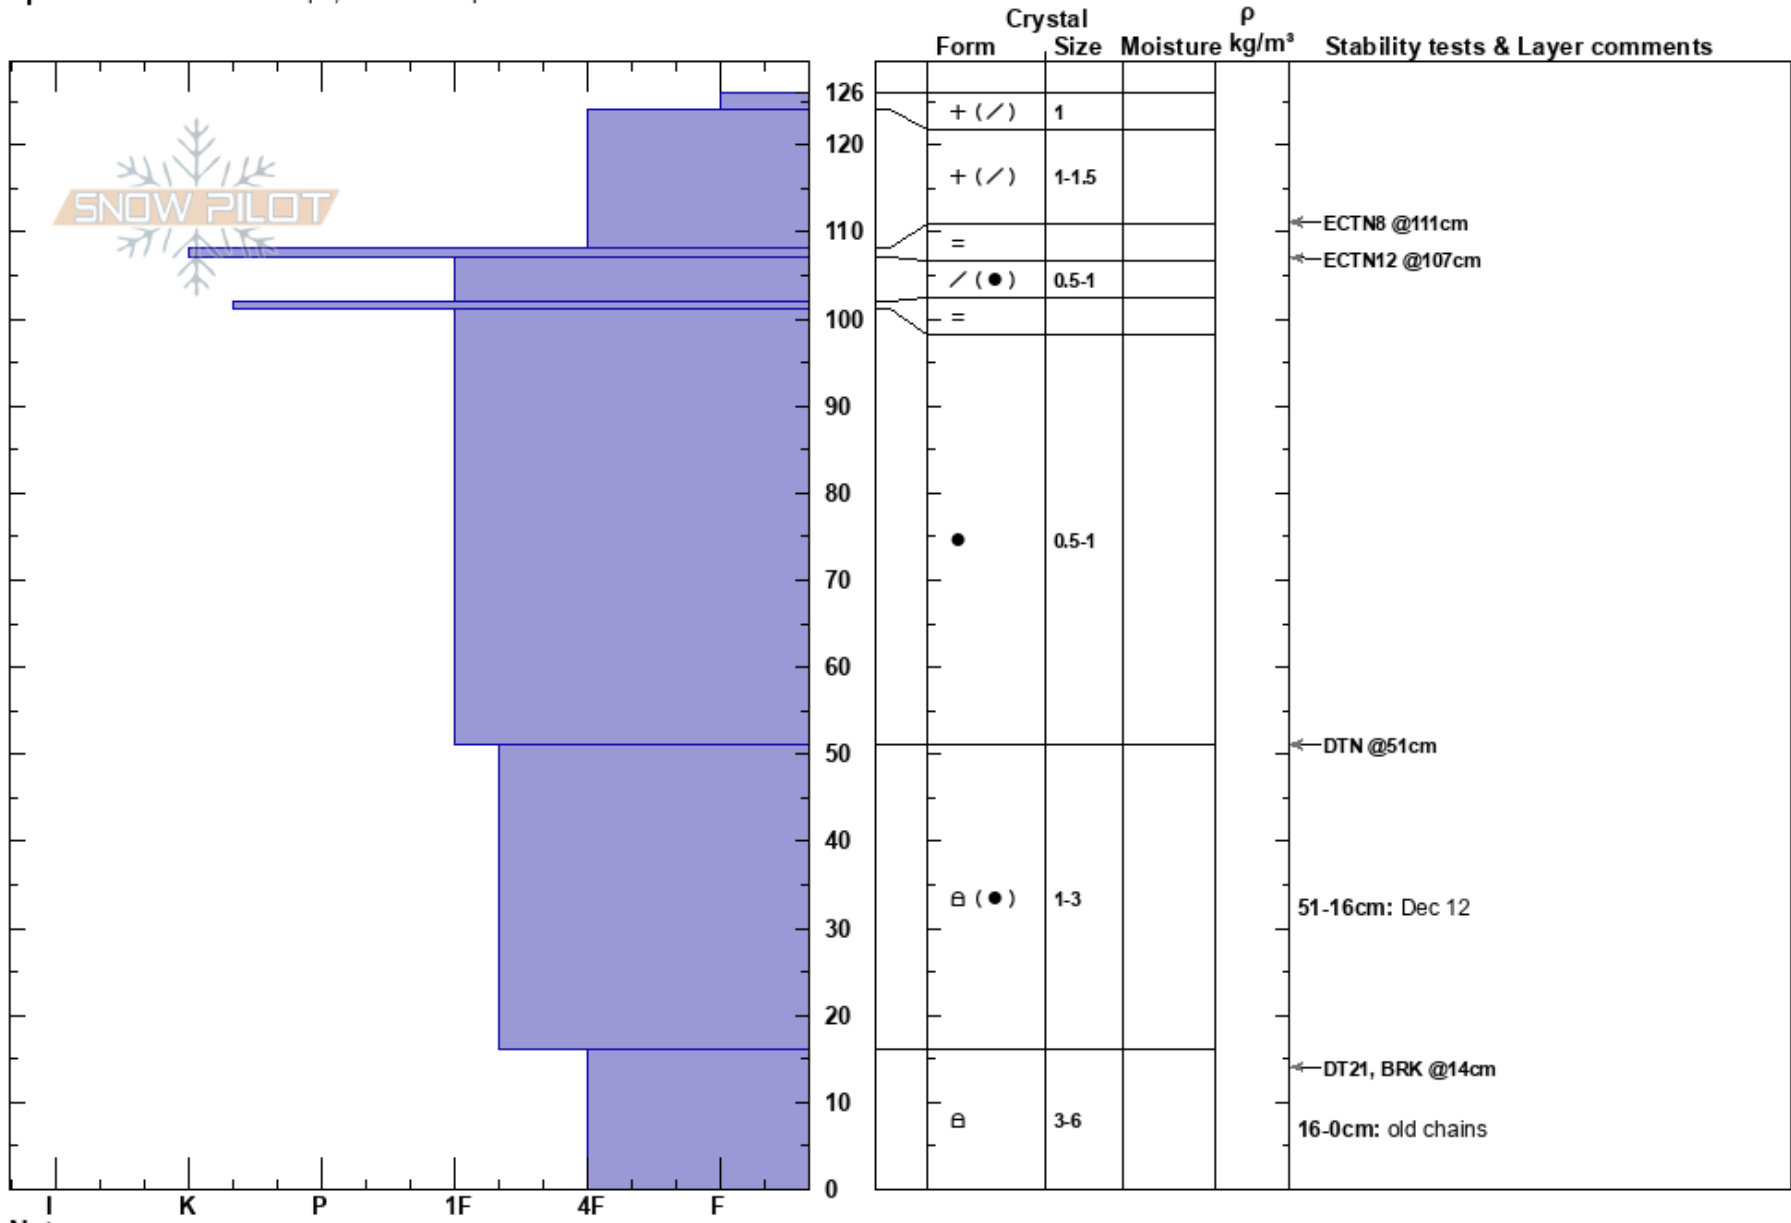

Slab Cliffs  
 Carson Range  
 NV  
 Elevation: 9640 ft  
 Aspect: 348°  
 Specifics: Ski tracks on slope; We skied slope

Brandon Schwartz  
 12/31/2024 - 10:50am  
 Co-ord: 39.30067N, -119.95247W  
 Slope Angle: 27°  
 Wind Loading: no

Stability: Very Good  
 Air Temperature: -6°C  
 Sky Cover: FEW  
 Precipitation: NO  
 Wind: SW Light Breeze

HS: 126  
 PF: 15  
 PS: 10  
 51-16cm: Dec 12  
 16-0cm: old chains

Notes: Pit dug in near treeline terrain.