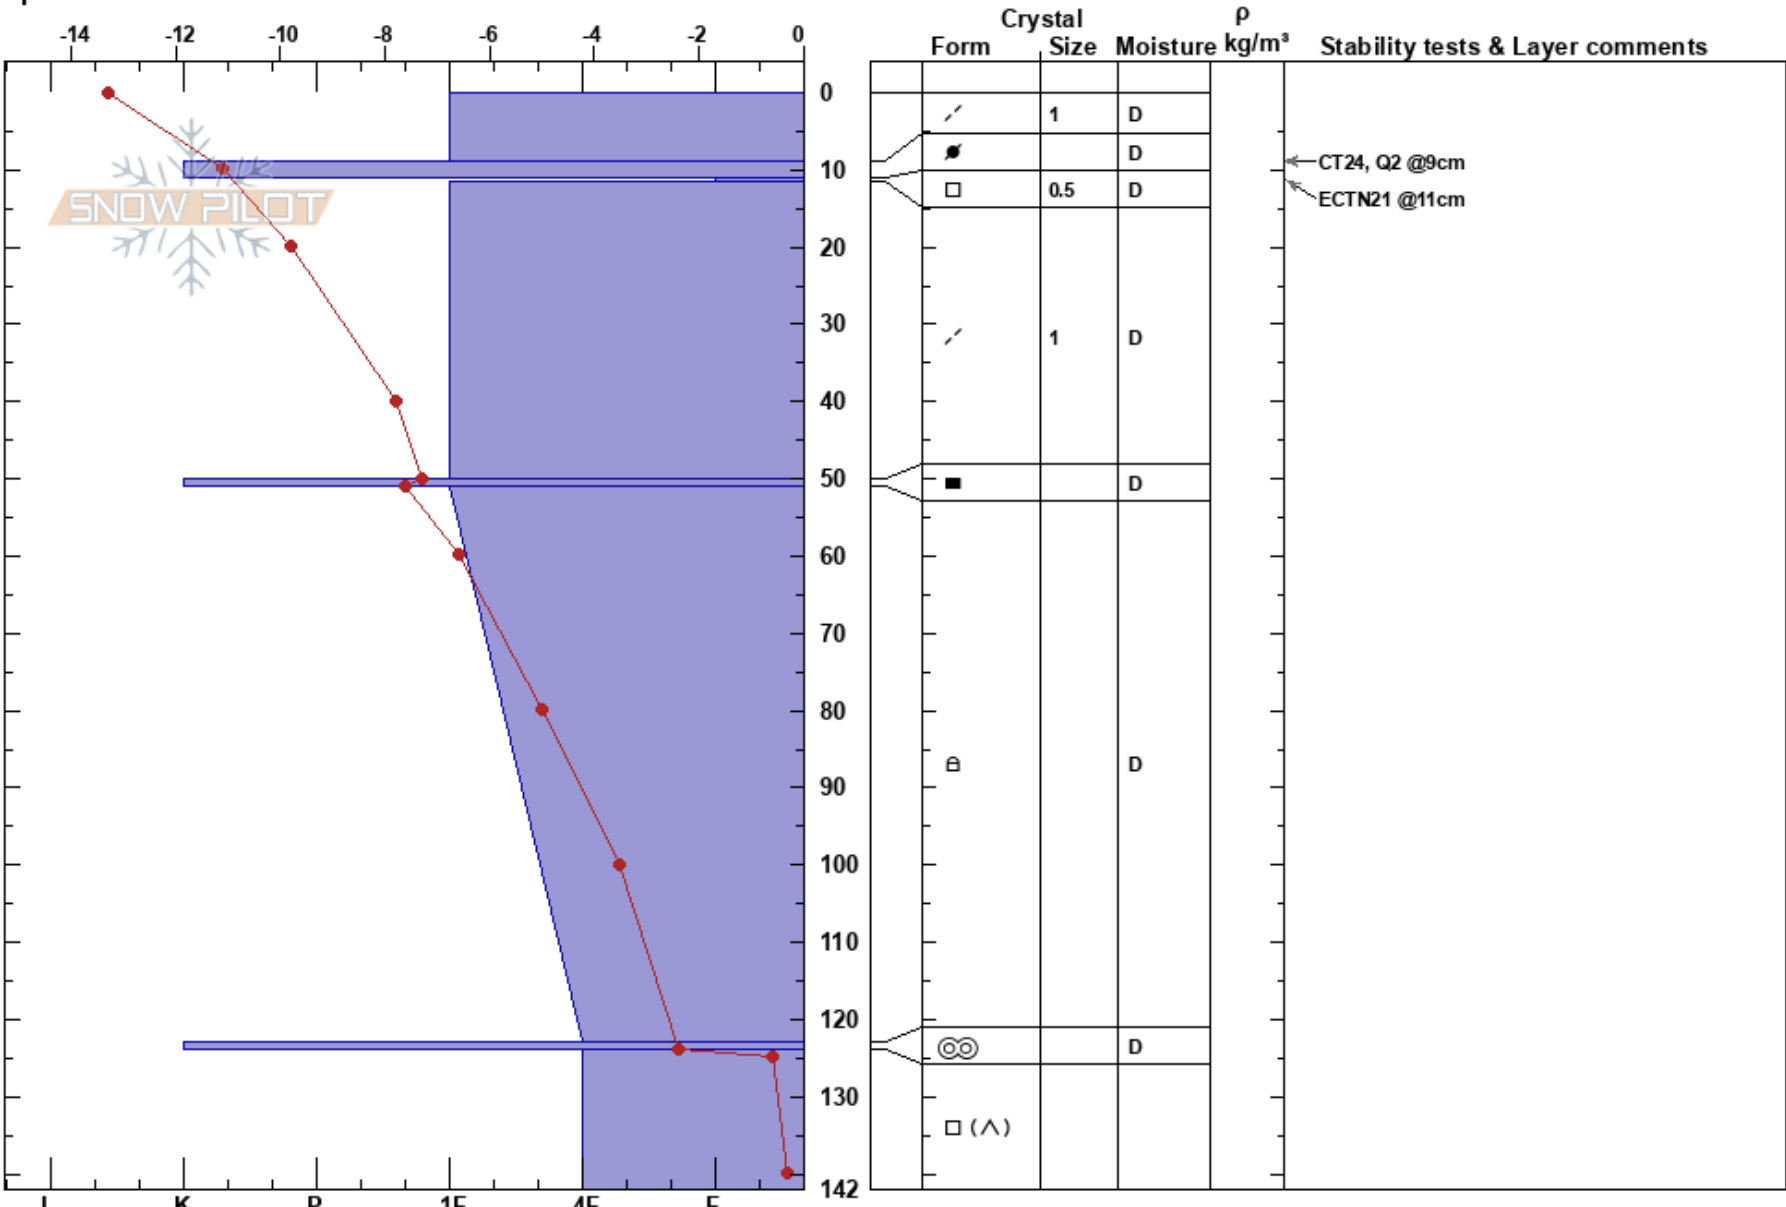

Barasdalen
 Setermoen
 Norway
 Elevation: 724 m
 Aspect: 350°
 Specifics:

Anthony Seaton
 13/02/2018 - 11:16
 Co-ord: 34W DB 67528 61788
 Slope Angle: 36°
 Wind Loading: yes

Stability: HS:142
 Air Temperature: -11.6°C PF:15 11-11.5cm:Problematic layer
 Sky Cover: FEW
 Precipitation: NO
 Wind: SE Moderate