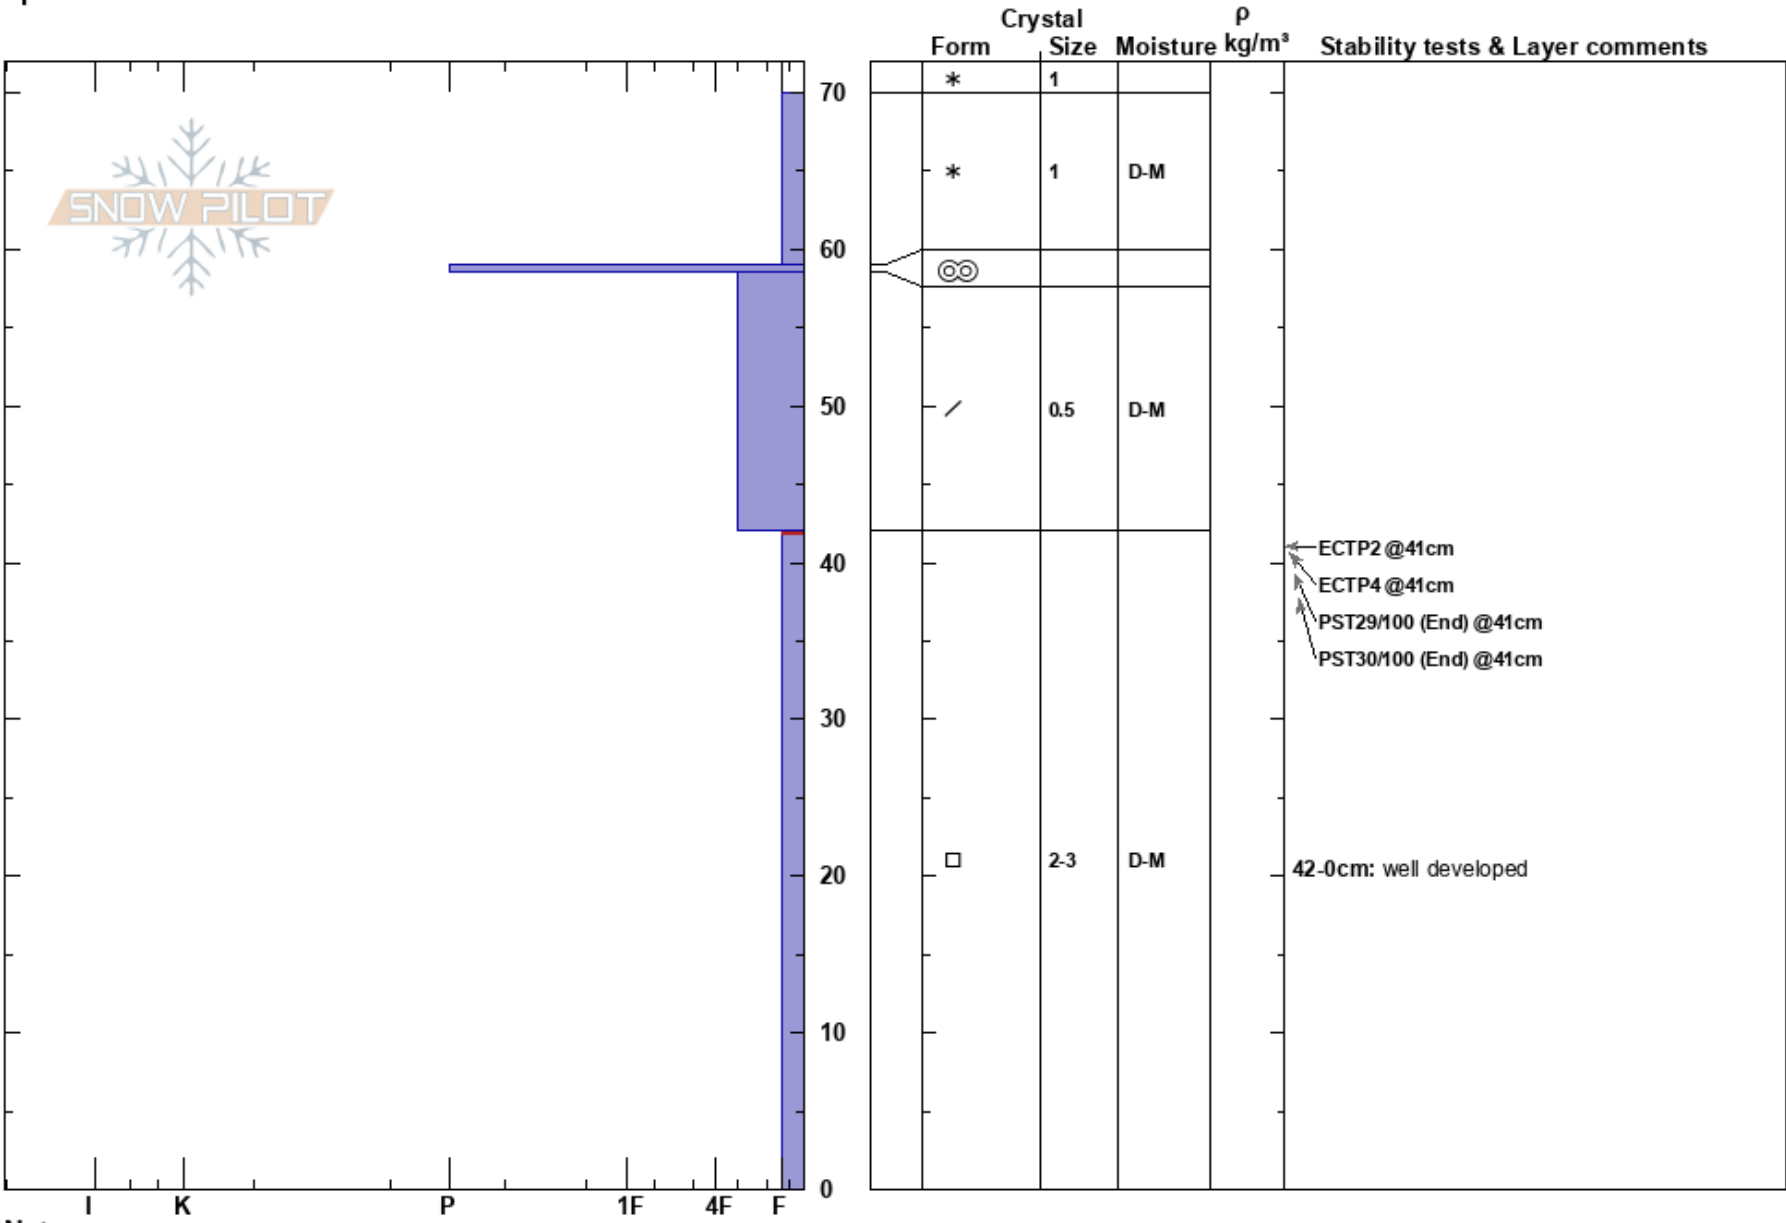

Mt Thomas  
 Sawatch  
 CO  
 Elevation: 9745 ft  
 Aspect: 100°  
 Specifics:

Jewel Campbell  
 12/30/2024 - 12:45pm  
 Co-ord:  
 Slope Angle:  
 Wind Loading: yes

Stability:  
 Air Temperature: 21°F  
 Sky Cover: OVC  
 Precipitation: S2  
 Wind: W Moderate

HS:70  
 PF:70  
 PS:30  
 42-0cm: well developed  
 42-0cm: Problematic layer

Layer Notes:

ECTP2 @41cm  
 ECTP4 @41cm  
 PST29/100 (End) @41cm  
 PST30/100 (End) @41cm

Notes: strong gusts