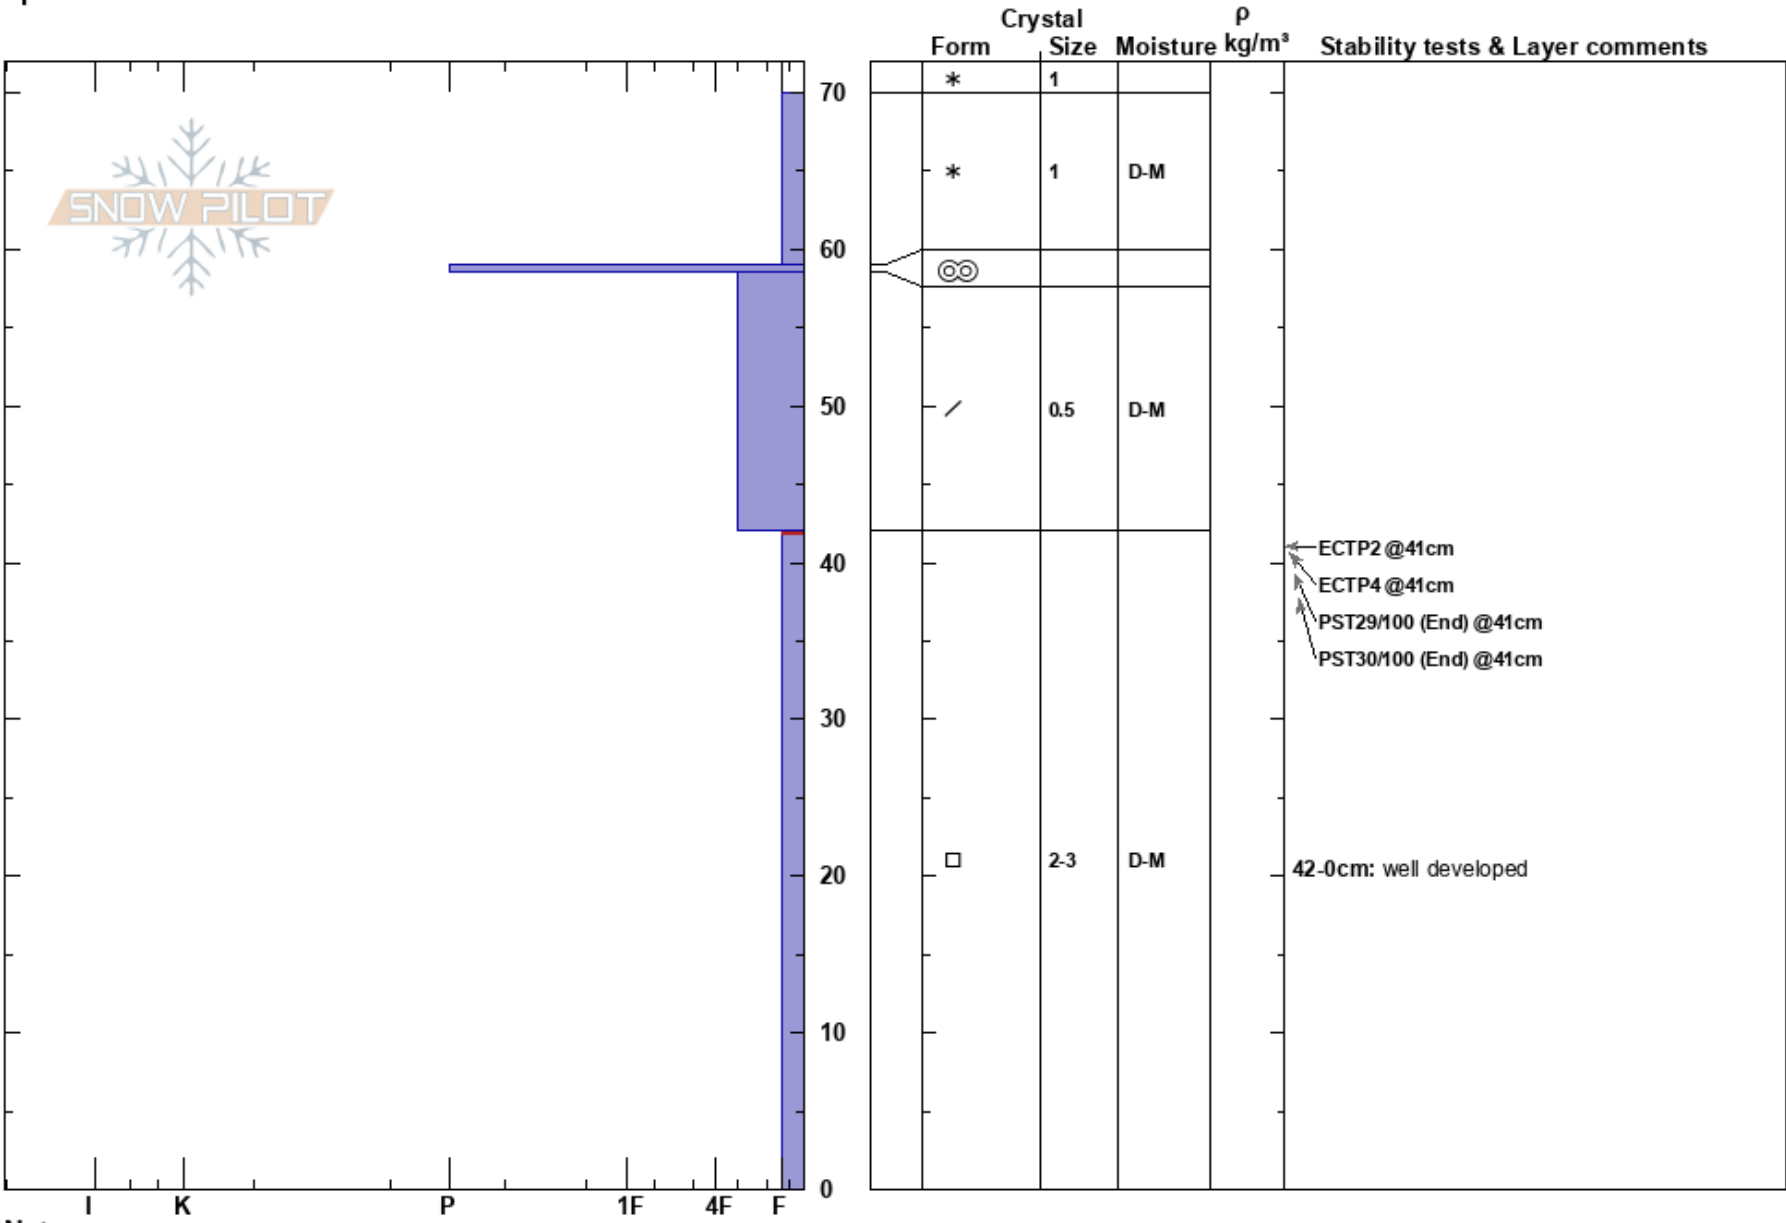

Mt Thomas  
 Sawatch  
 CO  
 Elevation: 9745 ft  
 Aspect: 100°  
 Specifics:

Jewel Campbell  
 12/30/2024 - 12:45pm  
 Co-ord:  
 Slope Angle:  
 Wind Loading: yes

Stability:  
 Air Temperature: 21°F  
 Sky Cover: OVC  
 Precipitation: S2  
 Wind: W Moderate

HS:70  
 PF:70  
 PS:30  
 42-0cm: well developed  
 42-0cm: Problematic layer

Layer Notes:

Notes: strong gusts