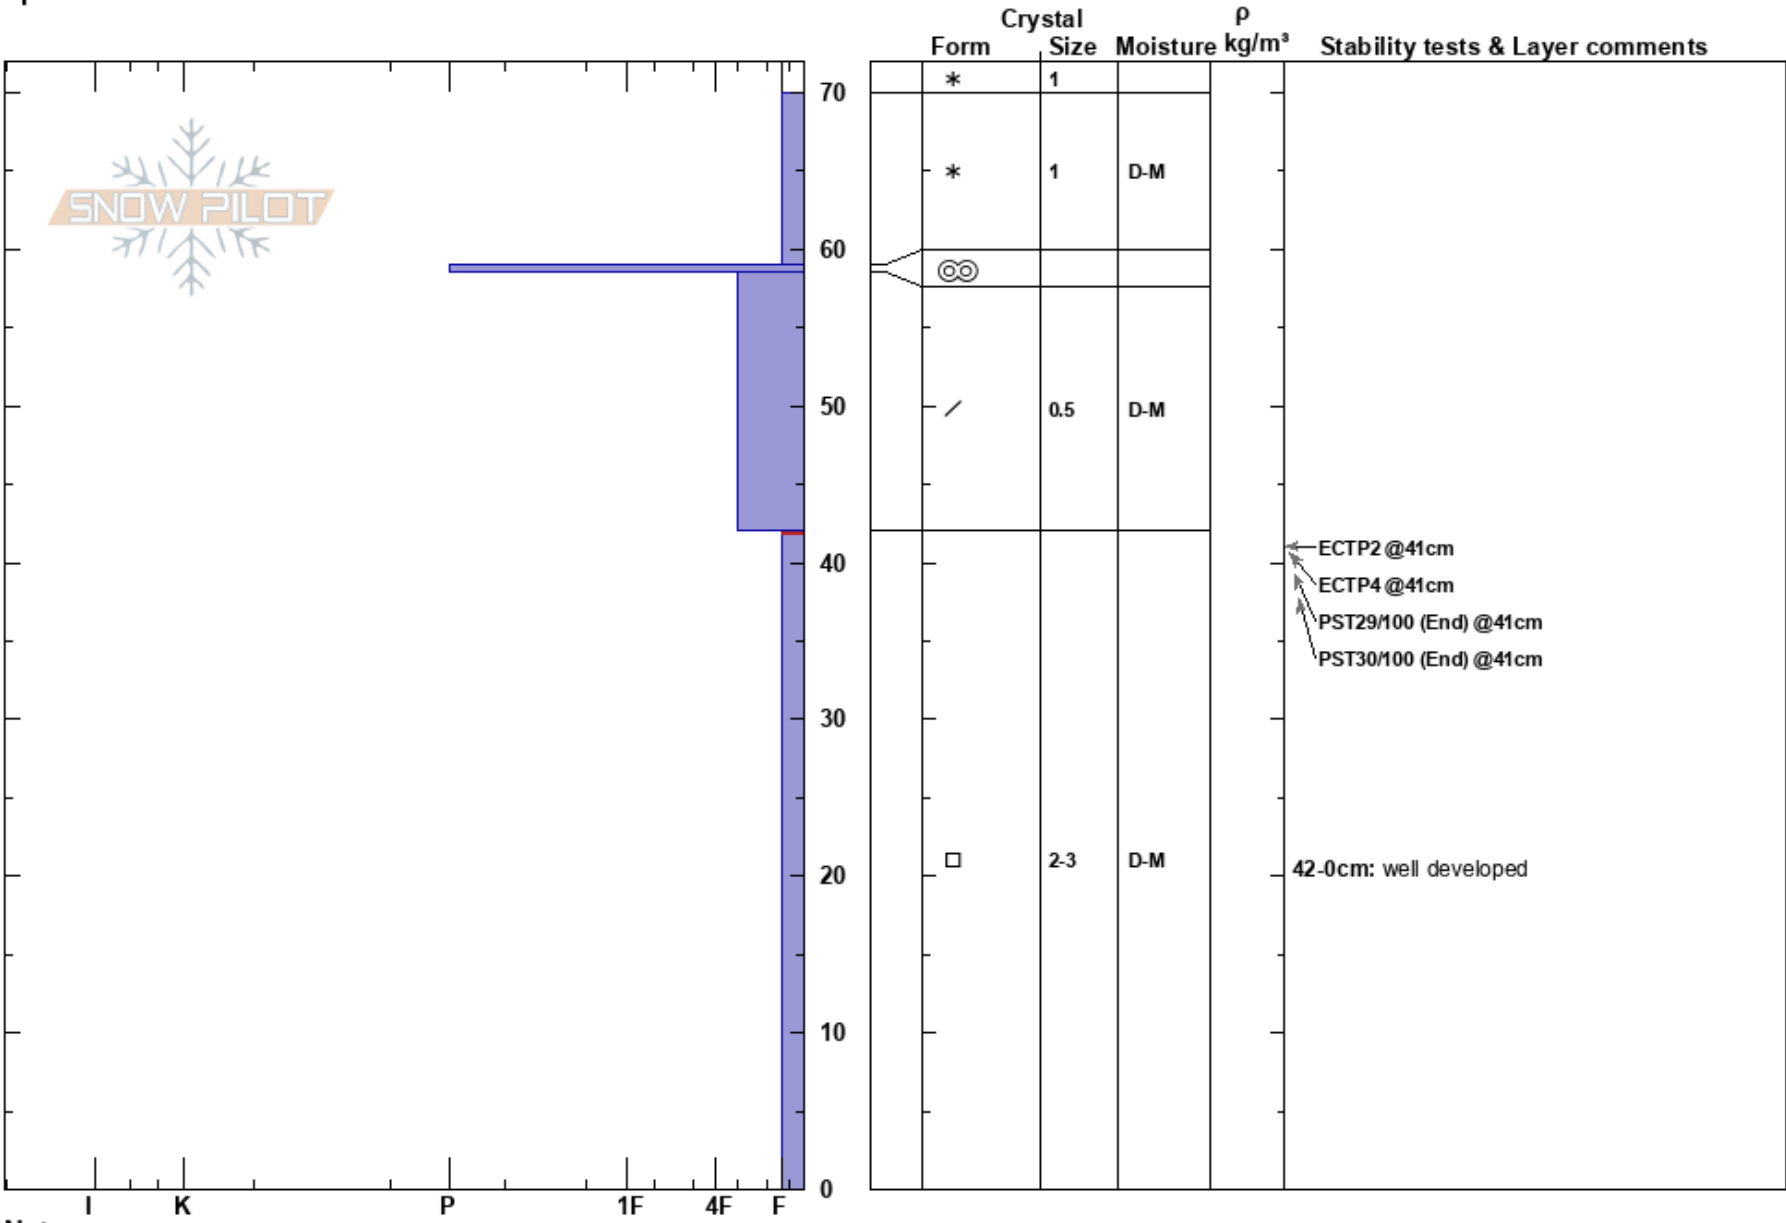

Mt Thomas
 Sawatch
 CO
 Elevation: 9745 ft
 Aspect: 100°
 Specifics:

Jewel Campbell
 12/30/2024 - 12:45pm
 Co-ord:
 Slope Angle:
 Wind Loading: yes

Stability:
 Air Temperature: 21°F
 Sky Cover: OVC
 Precipitation: S2
 Wind: W Moderate

HS:70
 PF:70
 PS:30
 Layer Notes:
 42-0cm: well developed
 42-0cm: Problematic layer

Notes: strong gusts