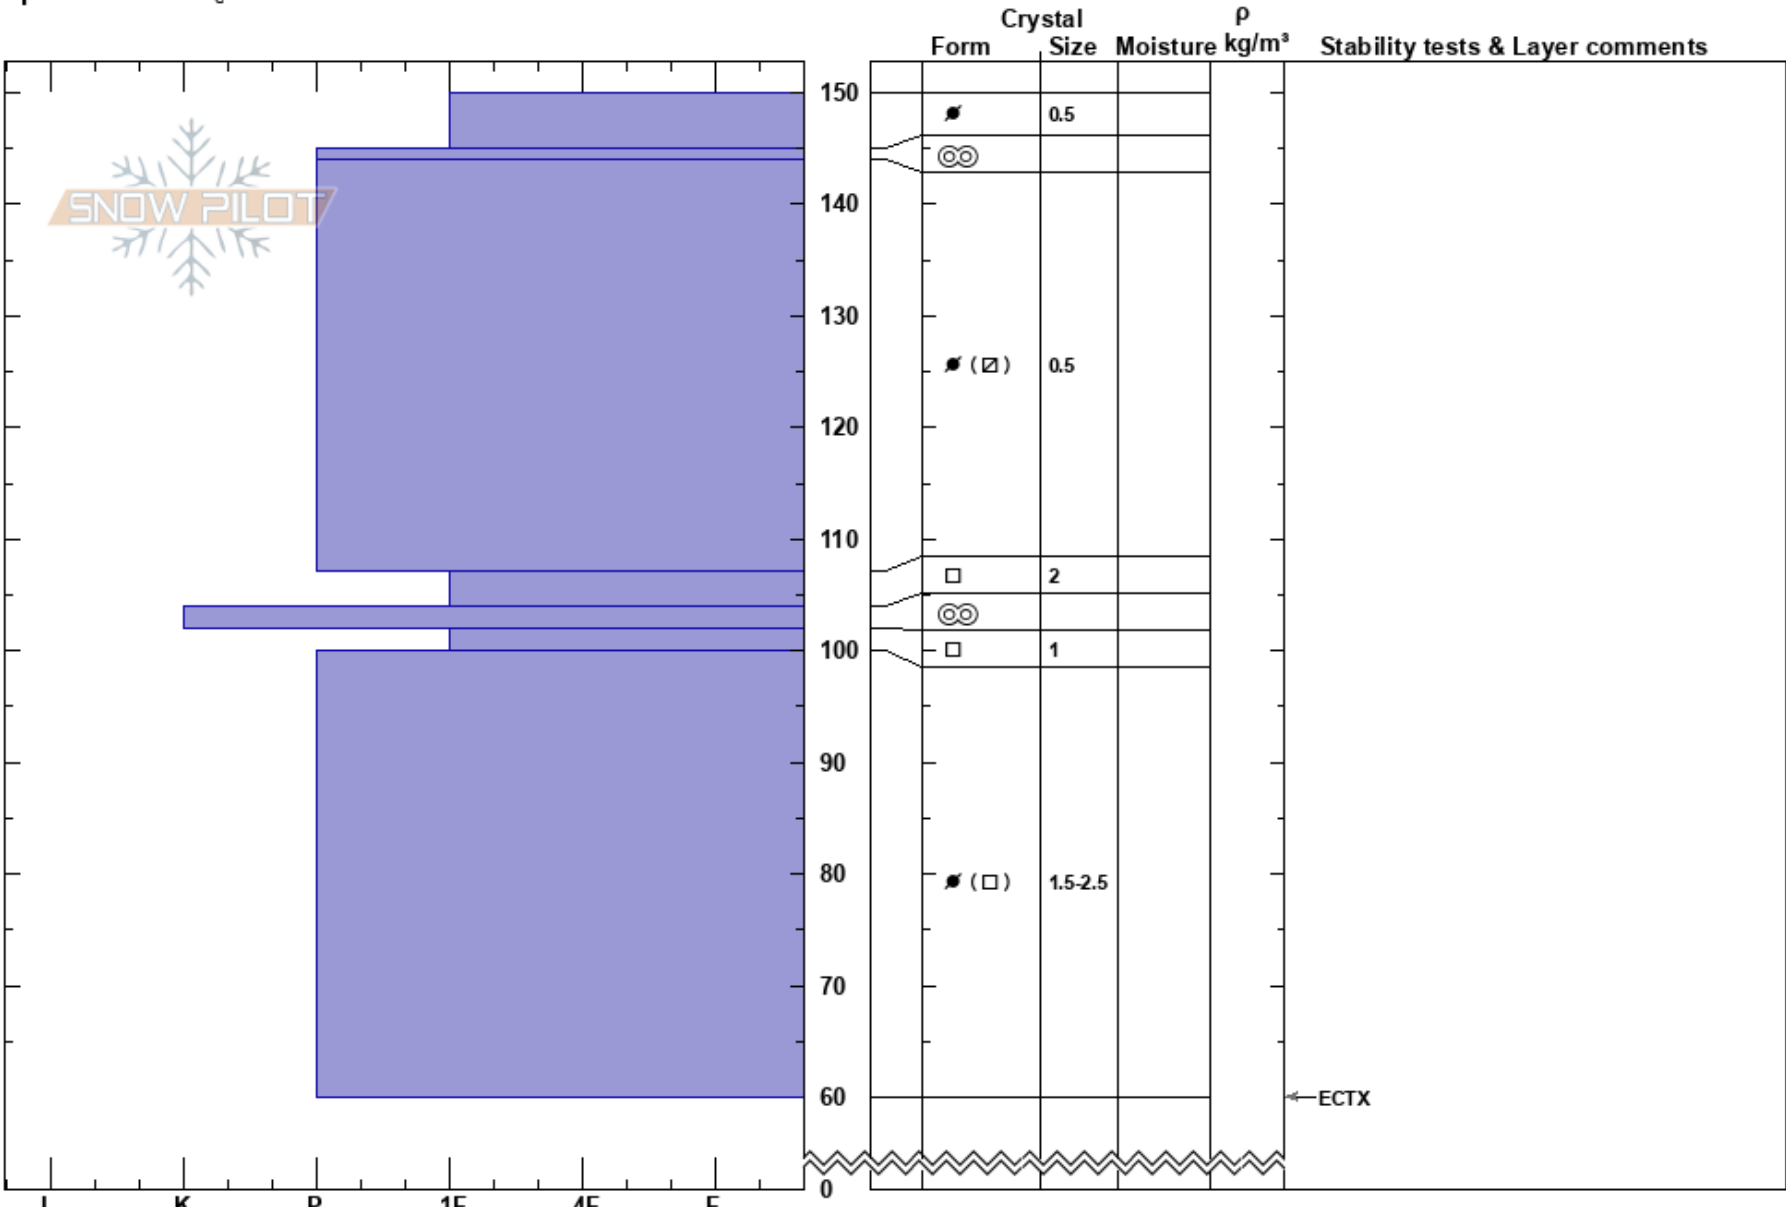

12.30.24Peak3
 Chugach State Park
 AK
 Elevation: 3087 ft
 Aspect: W
 Specifics: Cracking

Mary Gianotti
 12/30/2024 - 2:45pm
 Co-ord: 06V 356562E 6774660N
 Slope Angle: 33°
 Wind Loading: previous

Stability: **HS:150**
 Air Temperature: -4°C **PF:15** 107-104cm:Problematic layer
 Sky Cover: SCT **PS:2**
 Precipitation: NO
 Wind: Calm