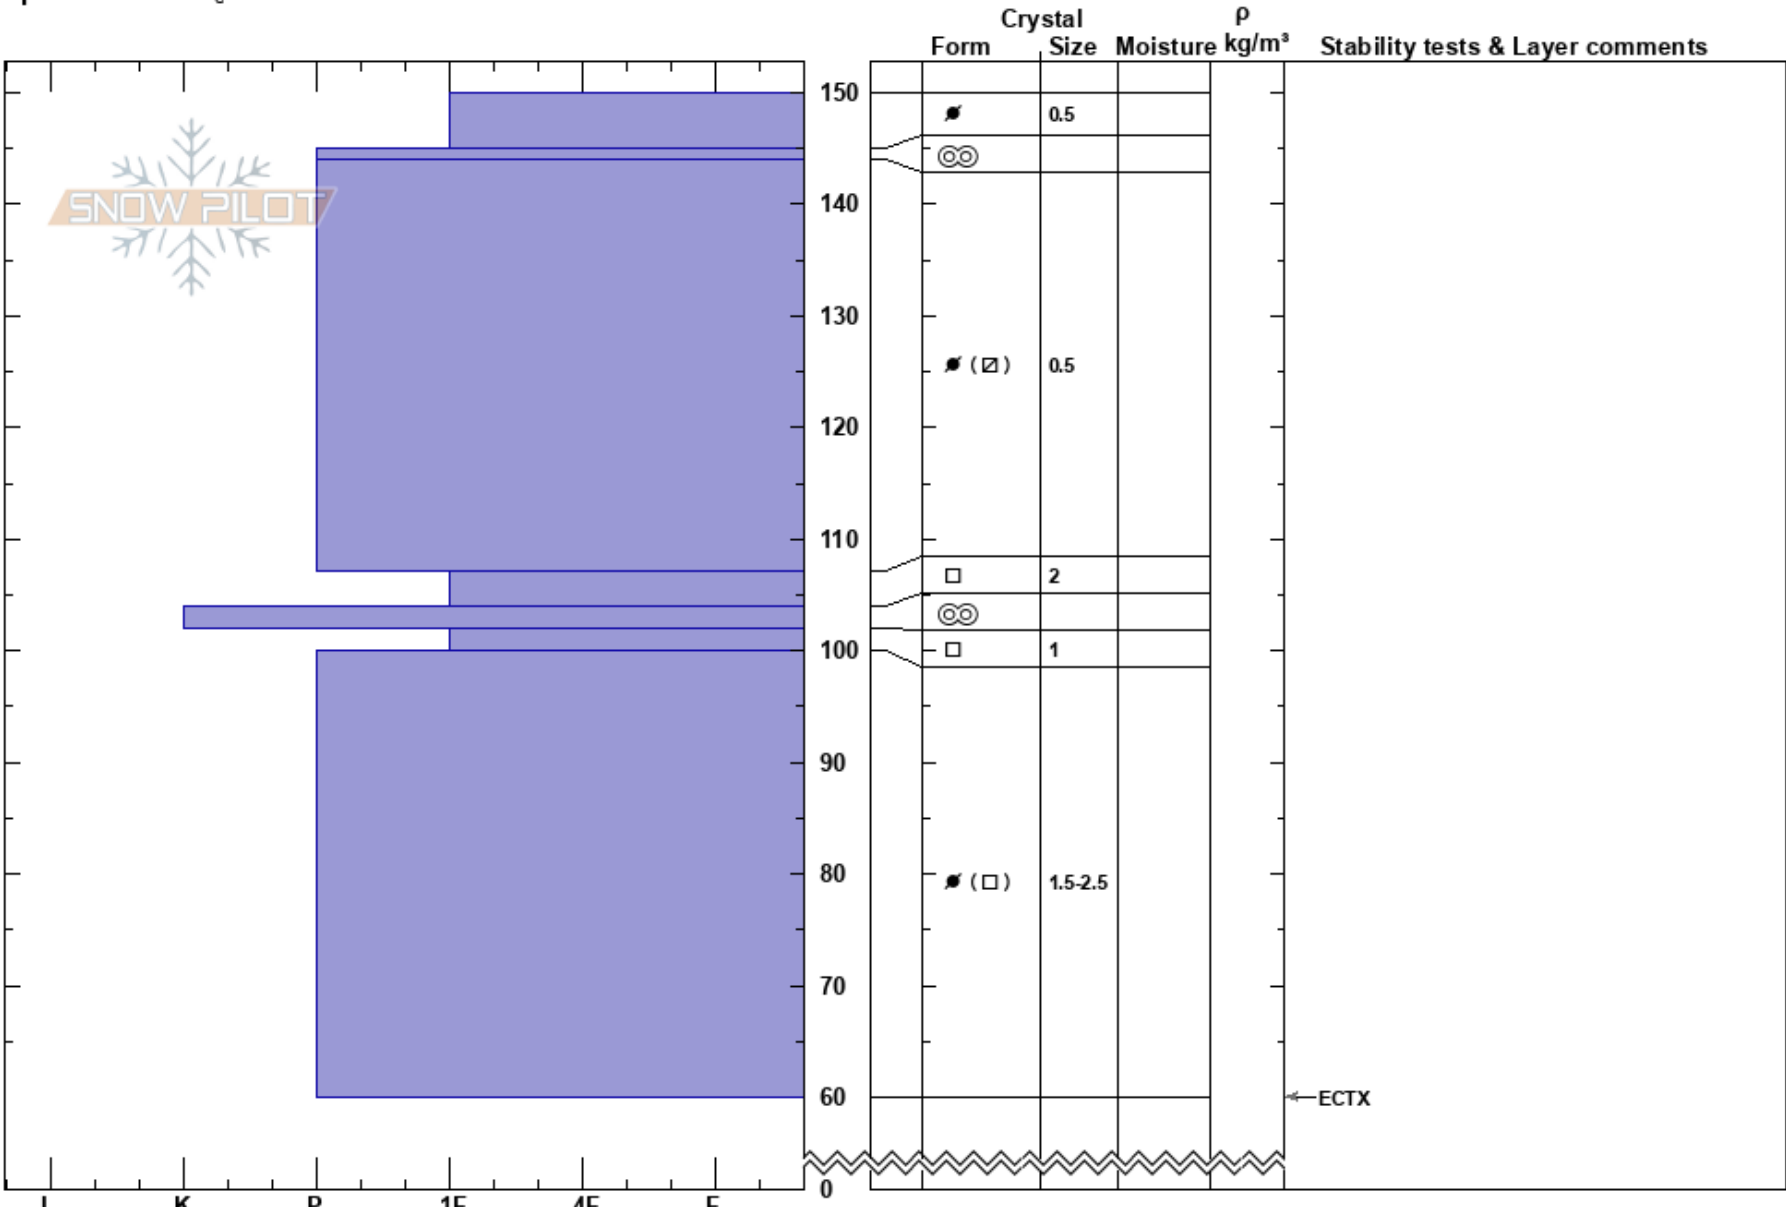

12.30.24Peak3  
 Chugach State Park  
 AK  
 Elevation: 3087 ft  
 Aspect: W  
 Specifics: Cracking

Mary Gianotti  
 12/30/2024 - 2:45pm  
 Co-ord: 06V 356562E 6774660N  
 Slope Angle: 33°  
 Wind Loading: previous

Stability: **HS:150**  
 Air Temperature: -4°C **PF:15** 107-104cm:Problematic layer  
 Sky Cover: SCT **PS:2**  
 Precipitation: NO  
 Wind: Calm

Notes: