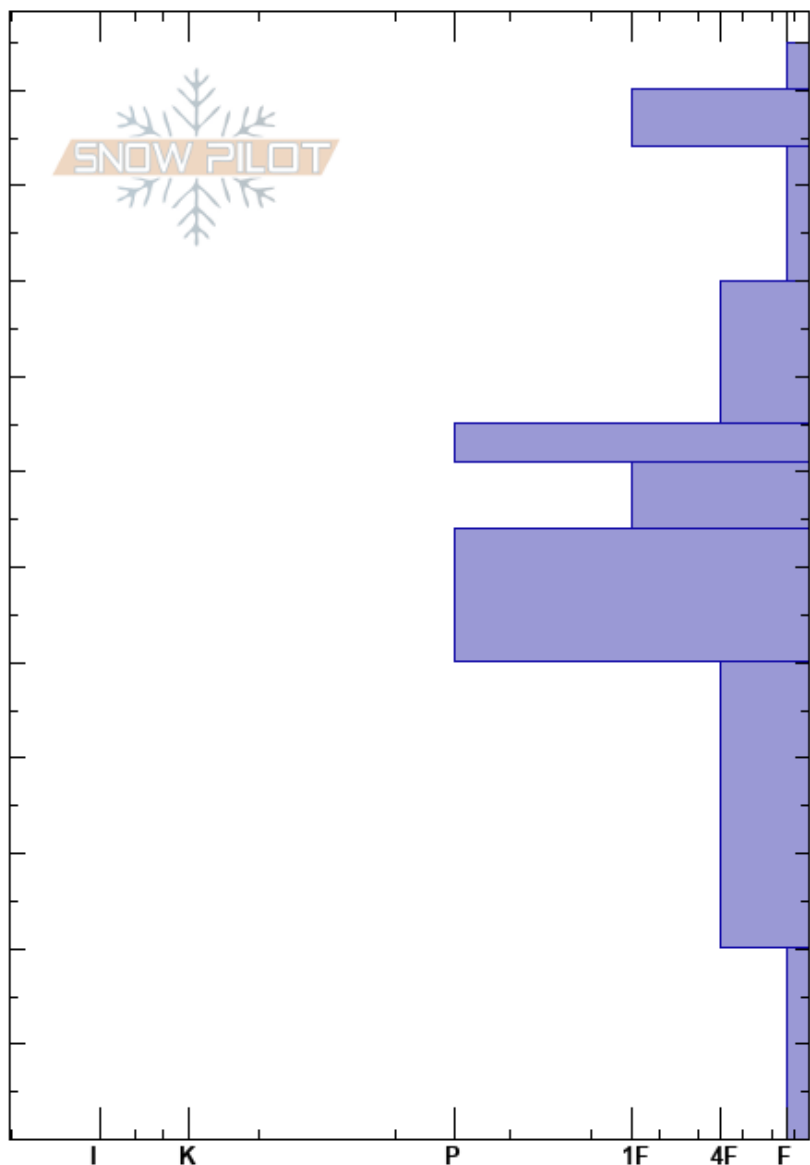

Beyond Ian Fowler
 Indian Peaks, Front Rang 12/30/2024 - 10:00am
 CO
Elevation: 11000 ft
Aspect: E
Specifics: Collapsing, widespread; We skied slope

Stability:
Air Temperature: HS:115
Sky Cover: PF:40 71-64cm:Problematic layer
Precipitation: PS: 10
Wind:

Depth (cm)	Crystal Form	Crystal Size	Moisture	ρ kg/m ³	Stability tests & Layer comments
115					
110	+				
105	*				
100	/				
95	/				
90					
85	.				
80	/				
75	□				
70	.				
65	.				← CT15, SP @65cm ← CT11, SP @65cm
60					
55	.				
50					
45	□				
40					
35					
30					
25					
20					
15	□	1-2			
10					
5					
0					← ECTX