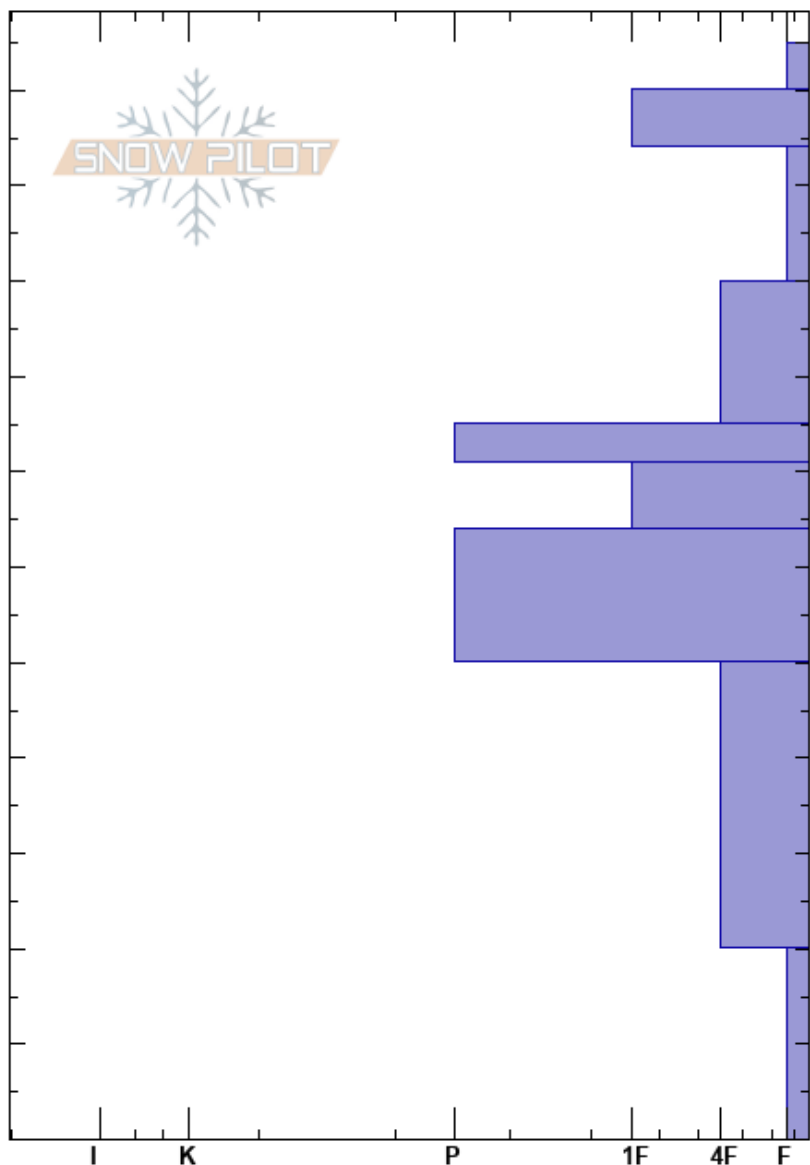

Beyond Ian Fowler
 Indian Peaks, Front Rang 12/30/2024 - 10:00am
 CO
Elevation: 11000 ft
Aspect: E
Specifics: Collapsing, widespread; We skied slope

Stability:
Air Temperature: HS:115
Sky Cover: PF:40 71-64cm:Problematic layer
Precipitation: PS: 10
Wind:

Crystal Form	Crystal Size	Moisture	ρ kg/m ³	Stability tests & Layer comments
+				
•				
/				
/				
•				
□				← CT15, SP @65cm ← CT11, SP @65cm
•				
□				
□	1-2			
				← ECTX

Notes: