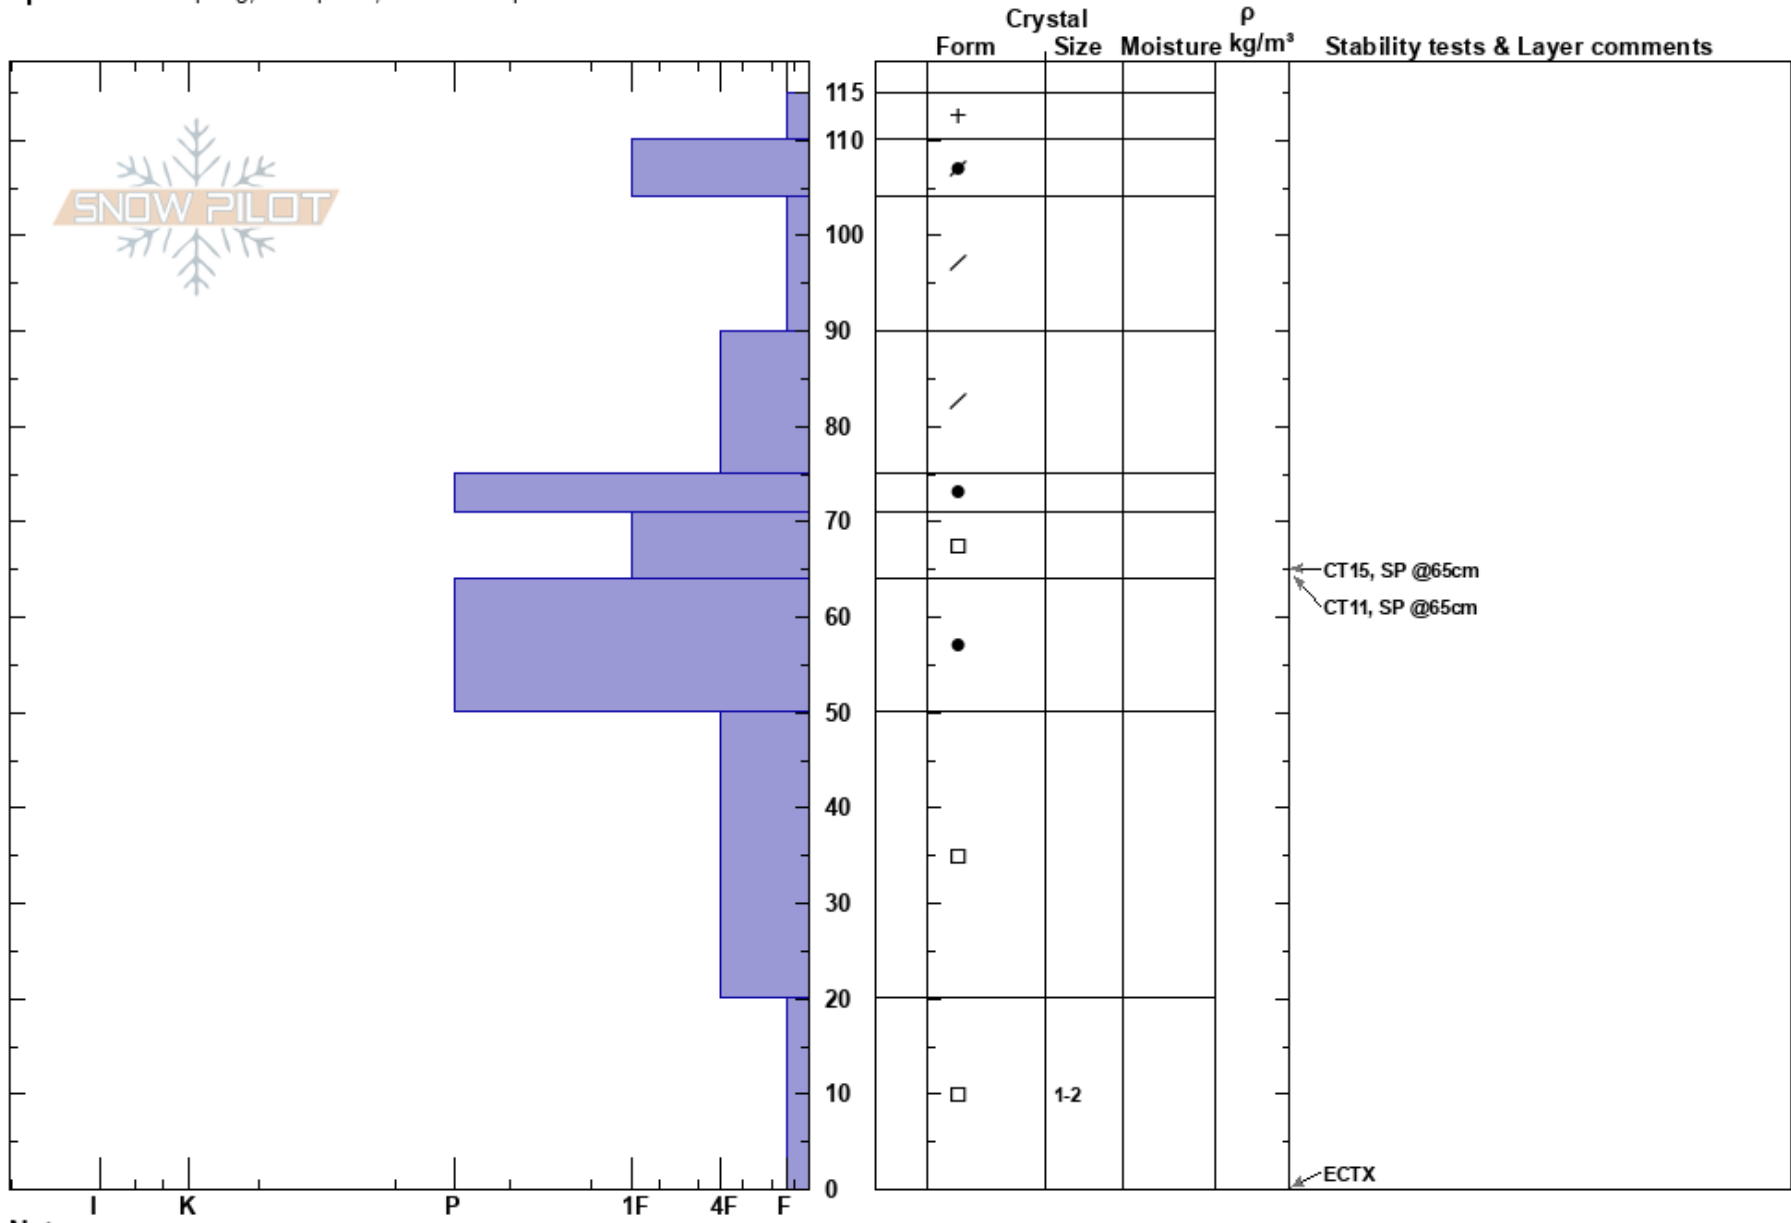

Beyond
 Indian Peaks, Front Rang
 CO
Elevation: 11000 ft
Aspect: E
Specifics: Collapsing, widespread; We skied slope

Ian Fowler
 12/30/2024 - 10:00am
Co-ord: 13S 446371W 4421685N
Slope Angle: 17°
Wind Loading:

Stability:
Air Temperature:
Sky Cover:
Precipitation:
Wind:

HS:115
PF:40 71-64cm:Problematic layer
PS: 10

Notes: