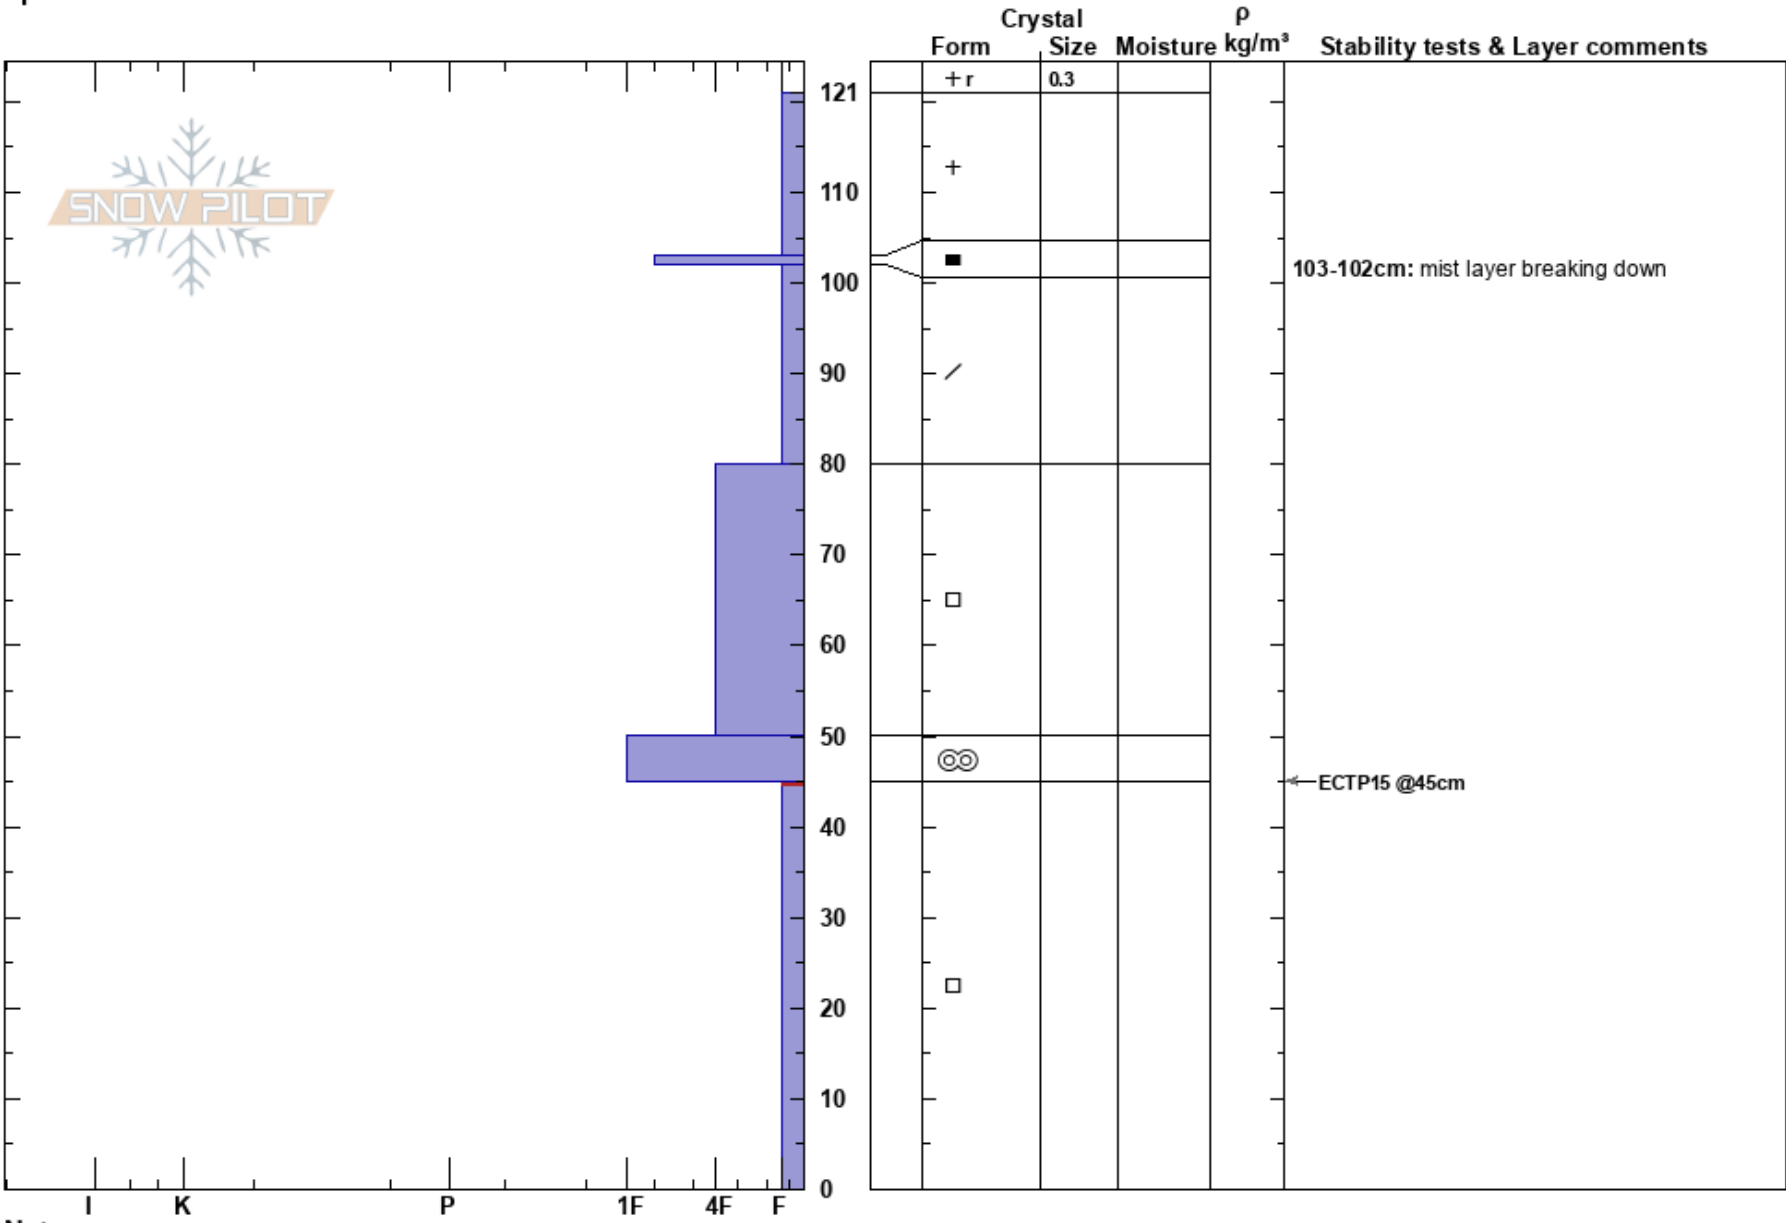

Rabbit Ears E
 Rabbit Ears Pass
 CO
Elevation: 10275 ft
Aspect: SE
Specifics:

Austin DiVesta
 12/30/2024 - 12:00pm
Co-ord: 40.42525N, -106.62698W
Slope Angle: 15°
Wind Loading: previous

Stability:
Air Temperature:
Sky Cover: OVC
Precipitation: S2
Wind: S Moderate

HS: 121
PF: 0
Layer Notes:
 103-102cm: mist layer breaking down
 45-0cm: Problematic layer

Notes: