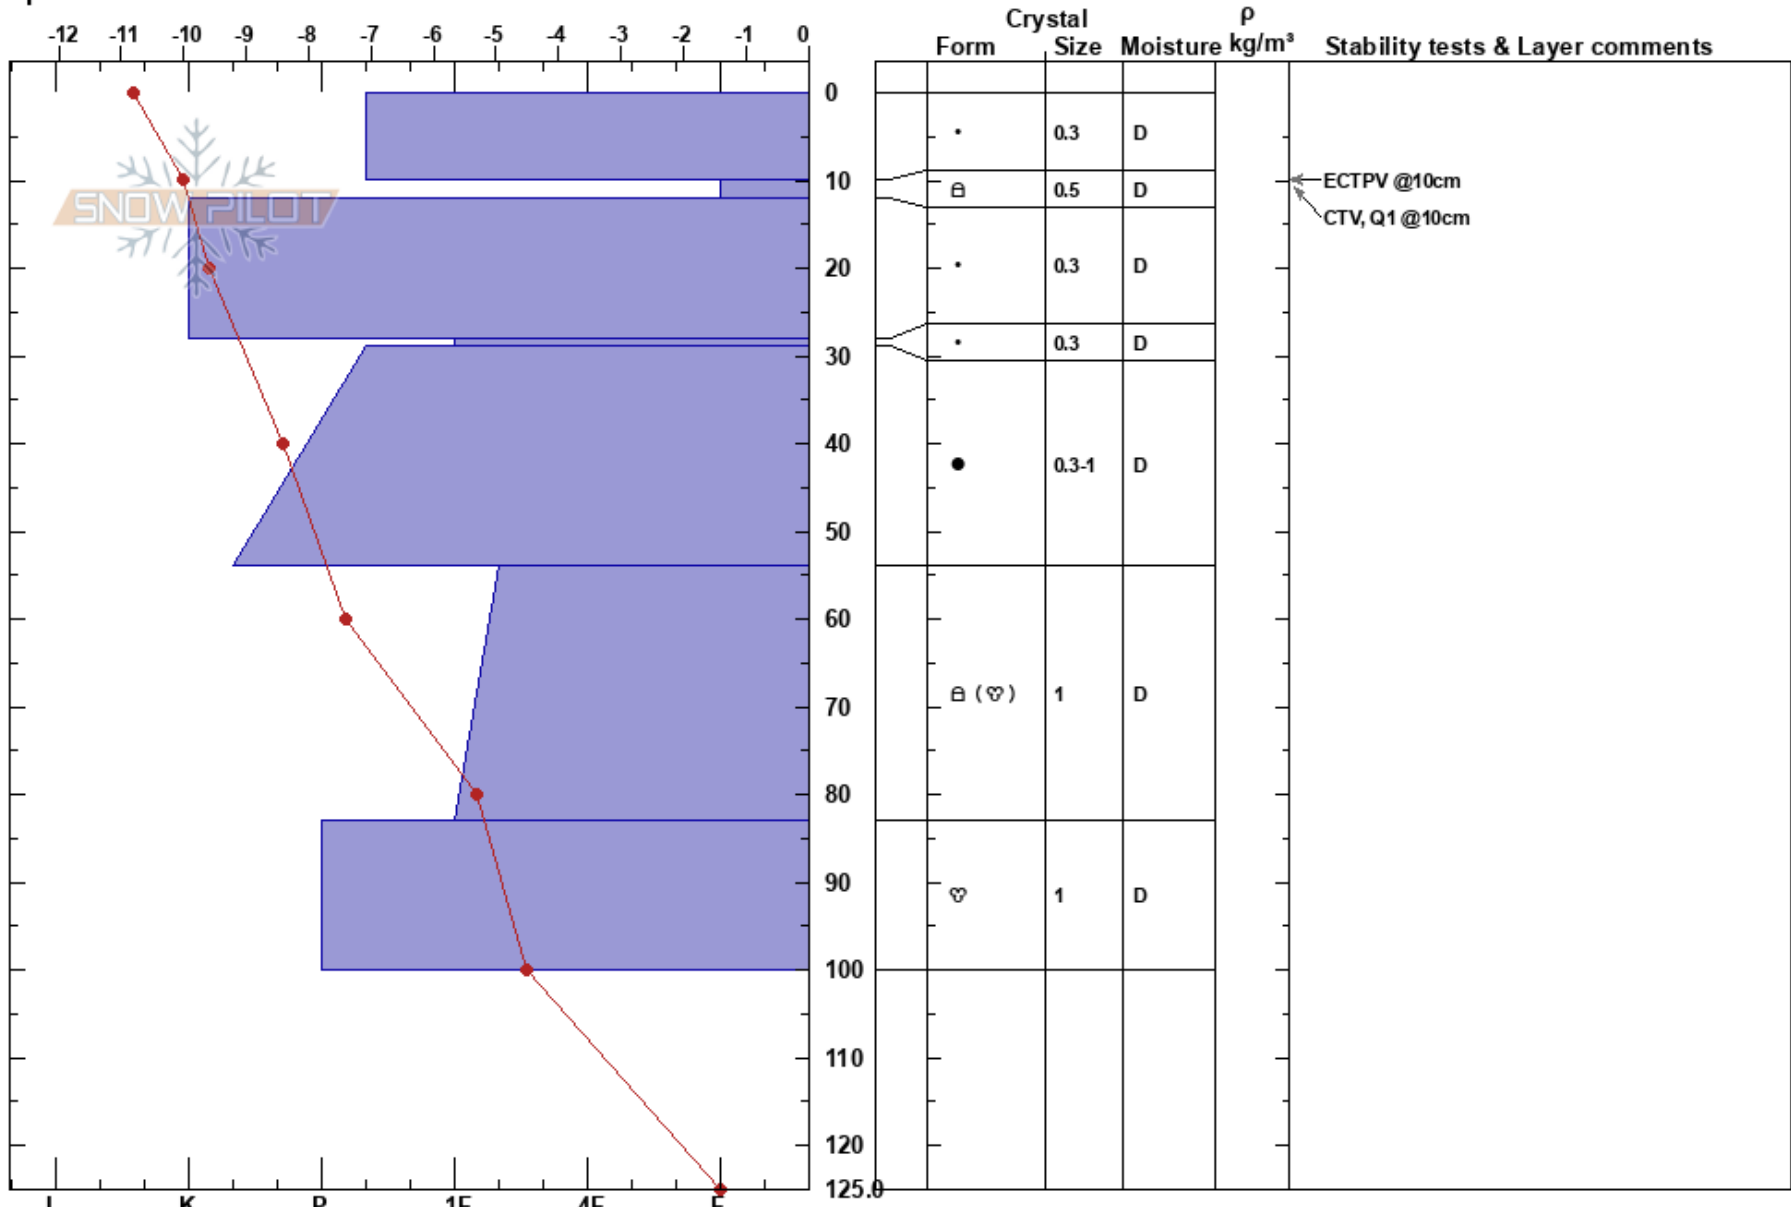

Rostafjellet Team 5A  
 Rostadalen  
 Norway  
 Elevation: 587 m  
 Aspect: W  
 Specifics:

Alexander Solem  
 13/02/2018 - 11:45  
 Co-ord: 34W db 46035 57602  
 Slope Angle: 36°  
 Wind Loading:

Stability:  
 Air Temperature: -8°C  
 Sky Cover: CLR  
 Precipitation: NO  
 Wind:  
 HS:125  
 PF:5  
 10-12cm:Problematic layer