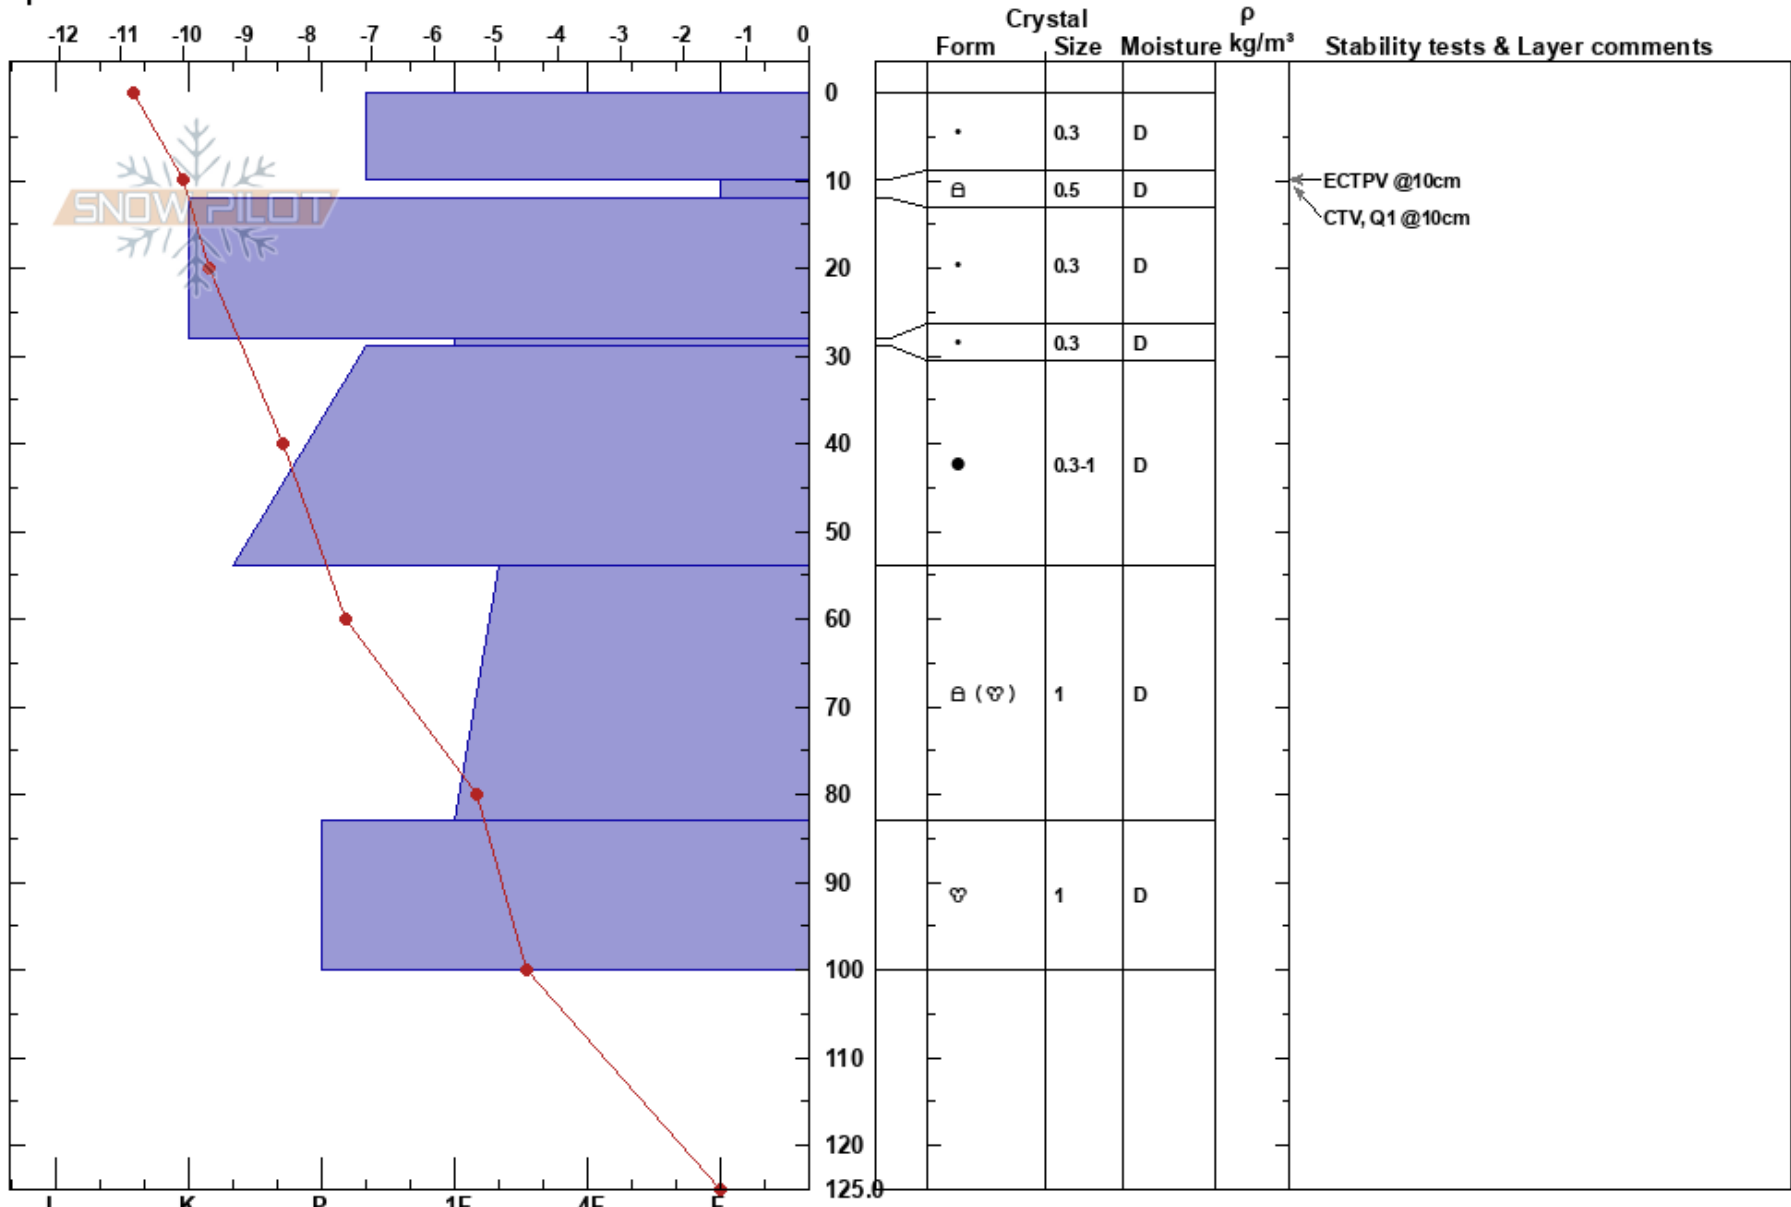

Rostafjellet Team 5A  
 Rostadalen  
 Norway  
 Elevation: 587 m  
 Aspect: W  
 Specifics:

Alexander Solem  
 13/02/2018 - 11:45  
 Co-ord: 34W db 46035 57602  
 Slope Angle: 36°  
 Wind Loading:

Stability: HS:125  
 Air Temperature: -8°C PF:5 10-12cm:Problematic layer  
 Sky Cover: CLR  
 Precipitation: NO  
 Wind: