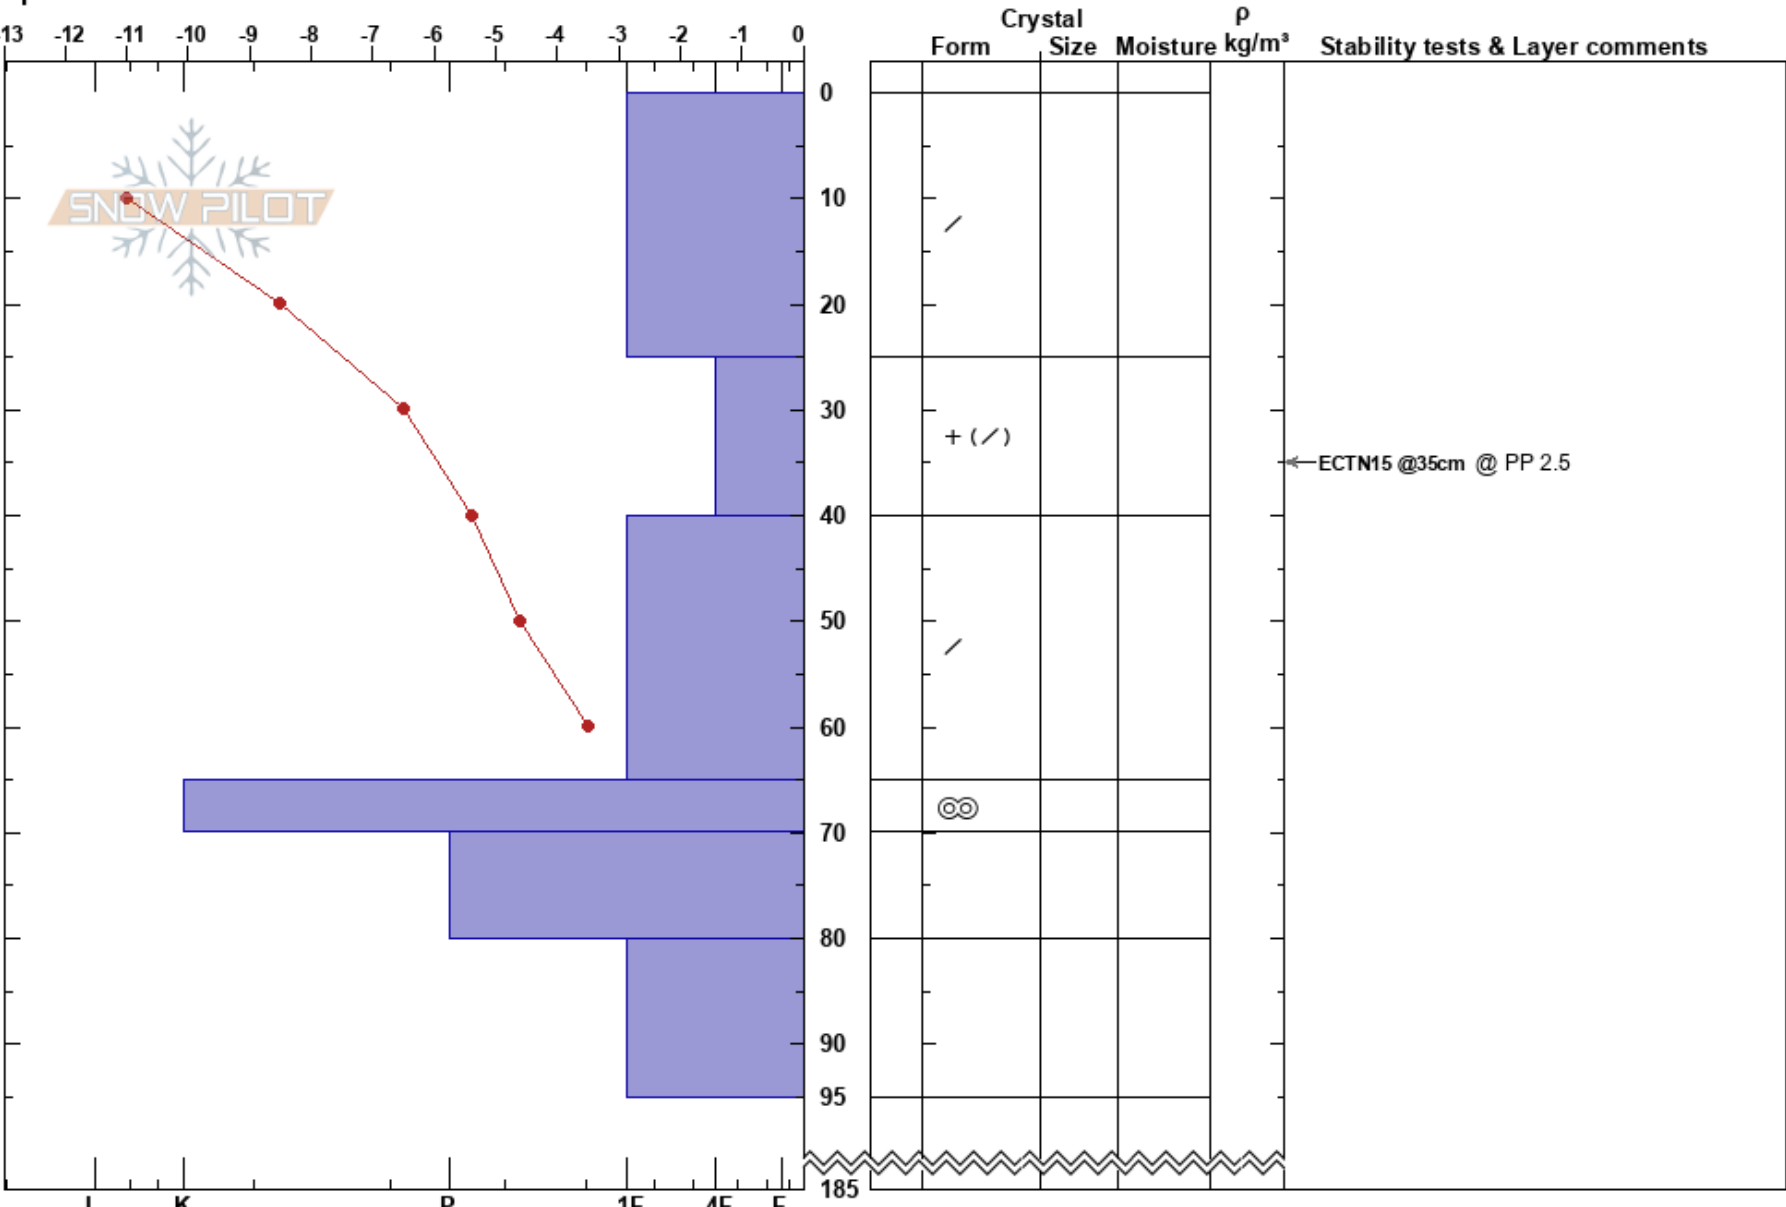

Liljeten O
 Snasahögarna
 Sweden
 Elevation: 1030 m
 Aspect: E
 Specifics:

Karin Trolin
 31/12/2024 - 11:00
 Co-ord: 63.18577N, 12.35508E
 Slope Angle: 20°
 Wind Loading: yes

Stability: HS:185
 Air Temperature: -11.1°C PF:35
 Sky Cover: BKN
 Precipitation: NO
 Wind: W Moderate

Layer Notes:

Notes: