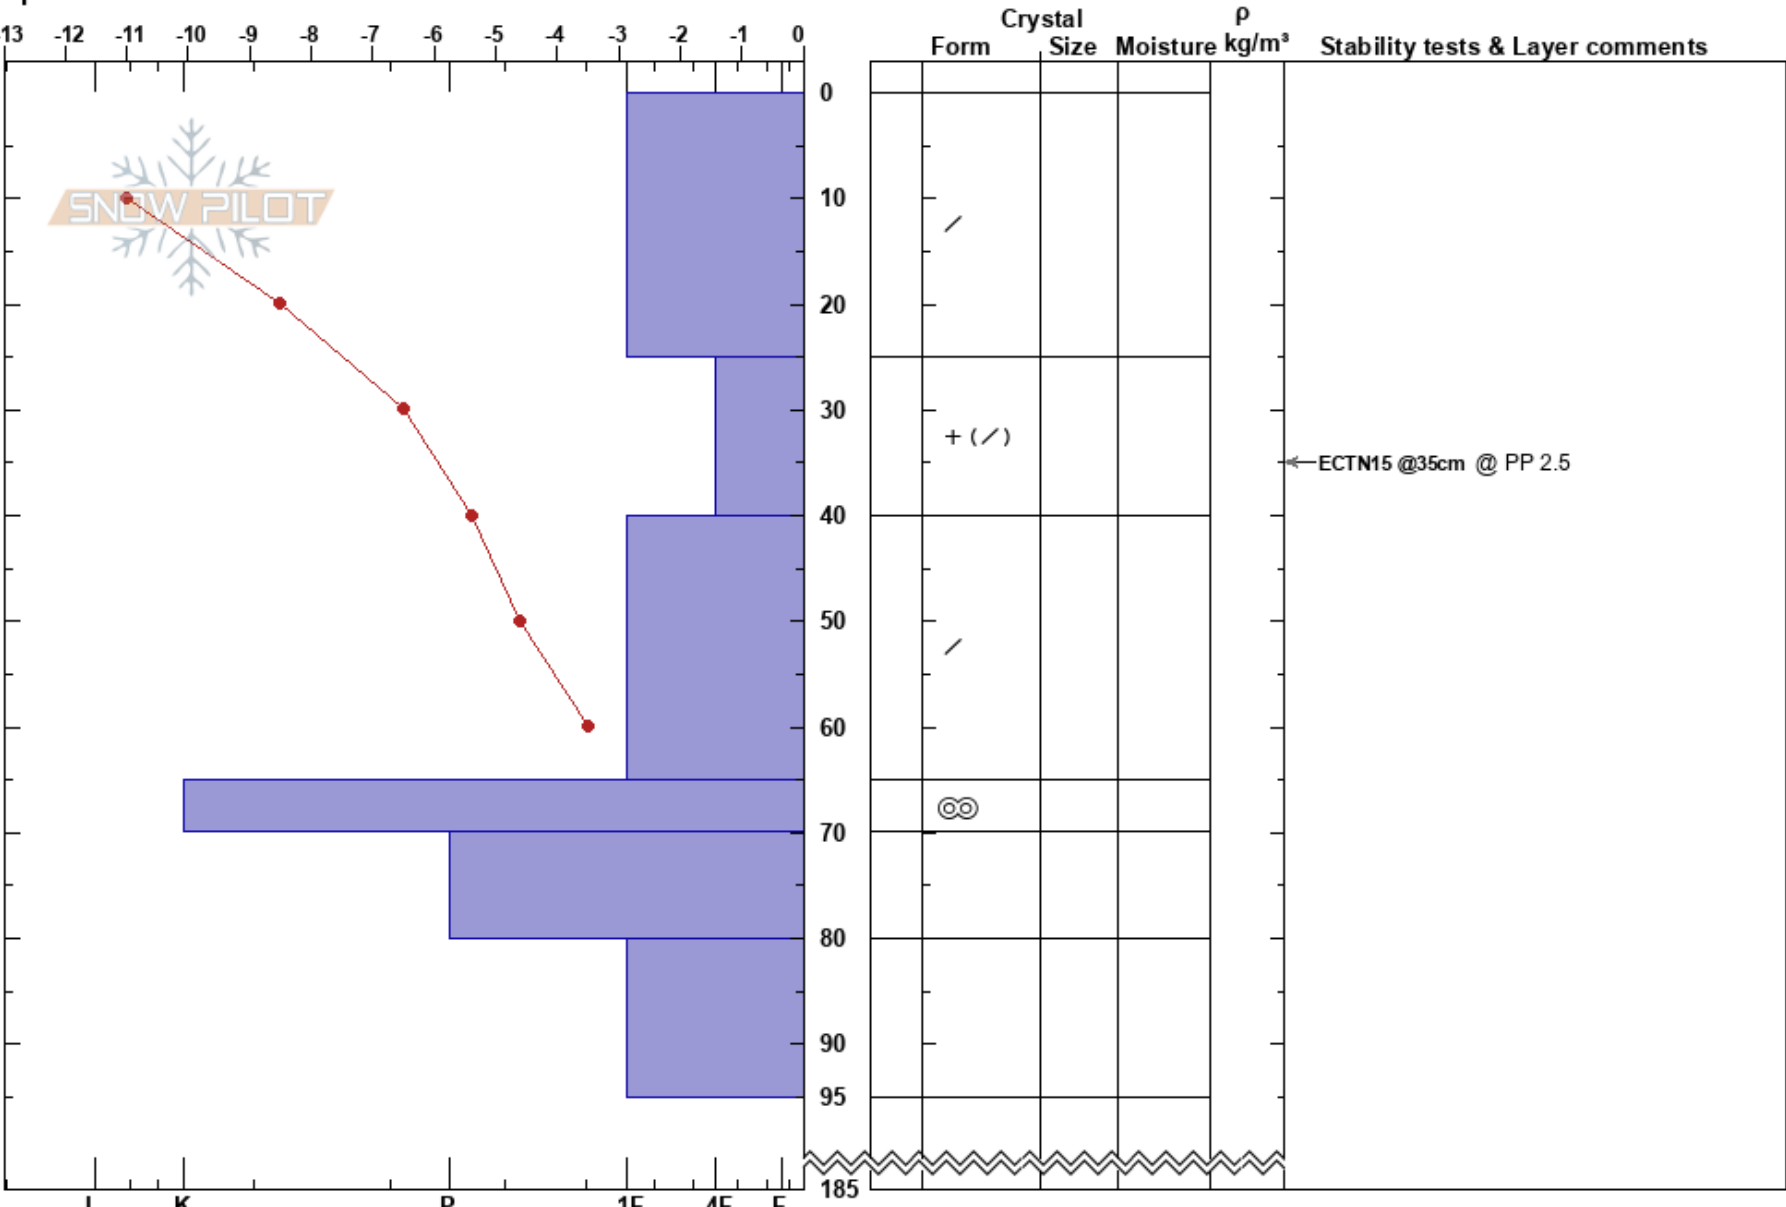

Lilgeten O
 Snasahögarna
 Sweden
 Elevation: 1030 m
 Aspect: E
 Specifics:

Karin Trolin
 31/12/2024 - 11:00
 Co-ord: 63.18577N, 12.35508E
 Slope Angle: 20°
 Wind Loading: yes

Stability: HS:185
 Air Temperature: -11.1°C PF:35
 Sky Cover: BKN
 Precipitation: NO
 Wind: W Moderate

Layer Notes:

Notes: