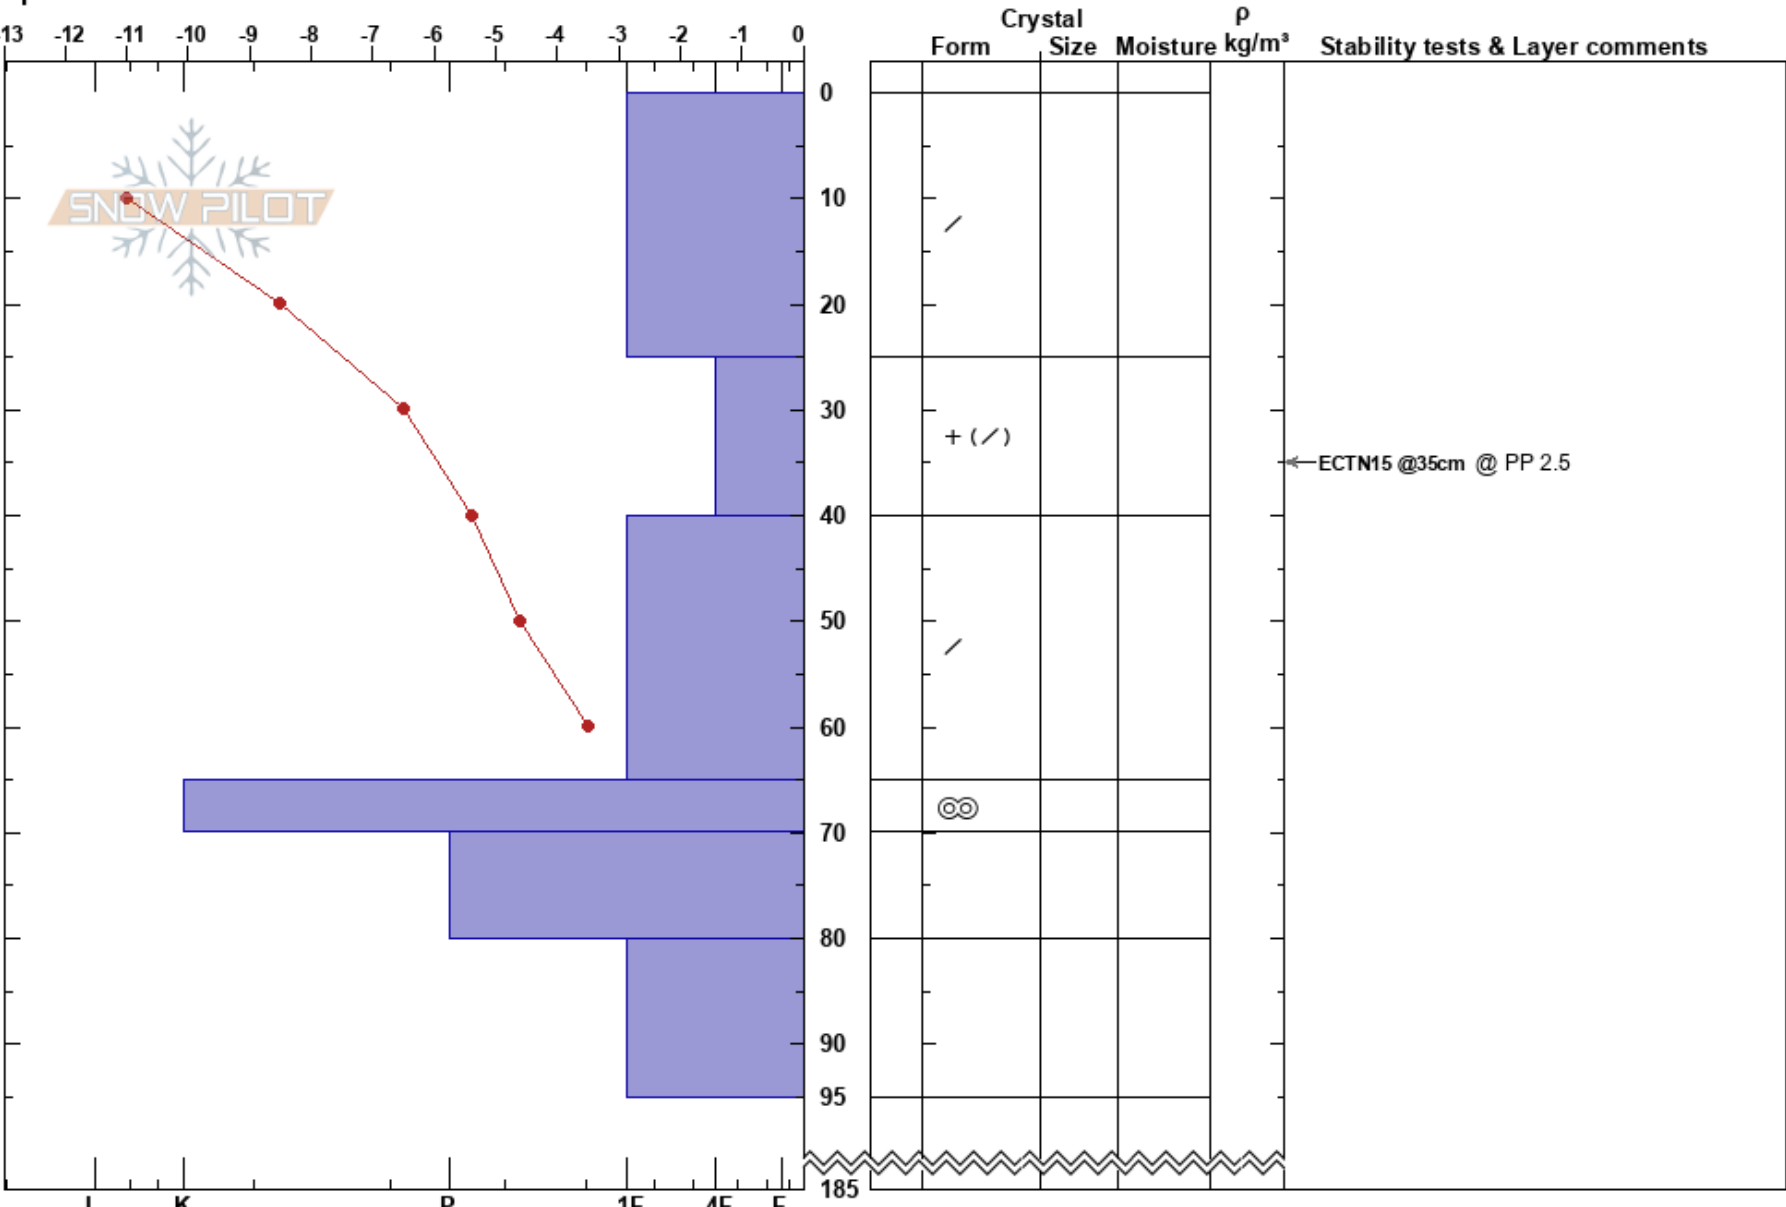

Liljeten O  
 Snasahögarna  
 Sweden  
 Elevation: 1030 m  
 Aspect: E  
 Specifics:

Karin Trolin  
 31/12/2024 - 11:00  
 Co-ord: 63.18577N, 12.35508E  
 Slope Angle: 20°  
 Wind Loading: yes

Stability: HS:185  
 Air Temperature: -11.1°C PF:35  
 Sky Cover: BKN  
 Precipitation: NO  
 Wind: W Moderate

Layer Notes:

Notes: