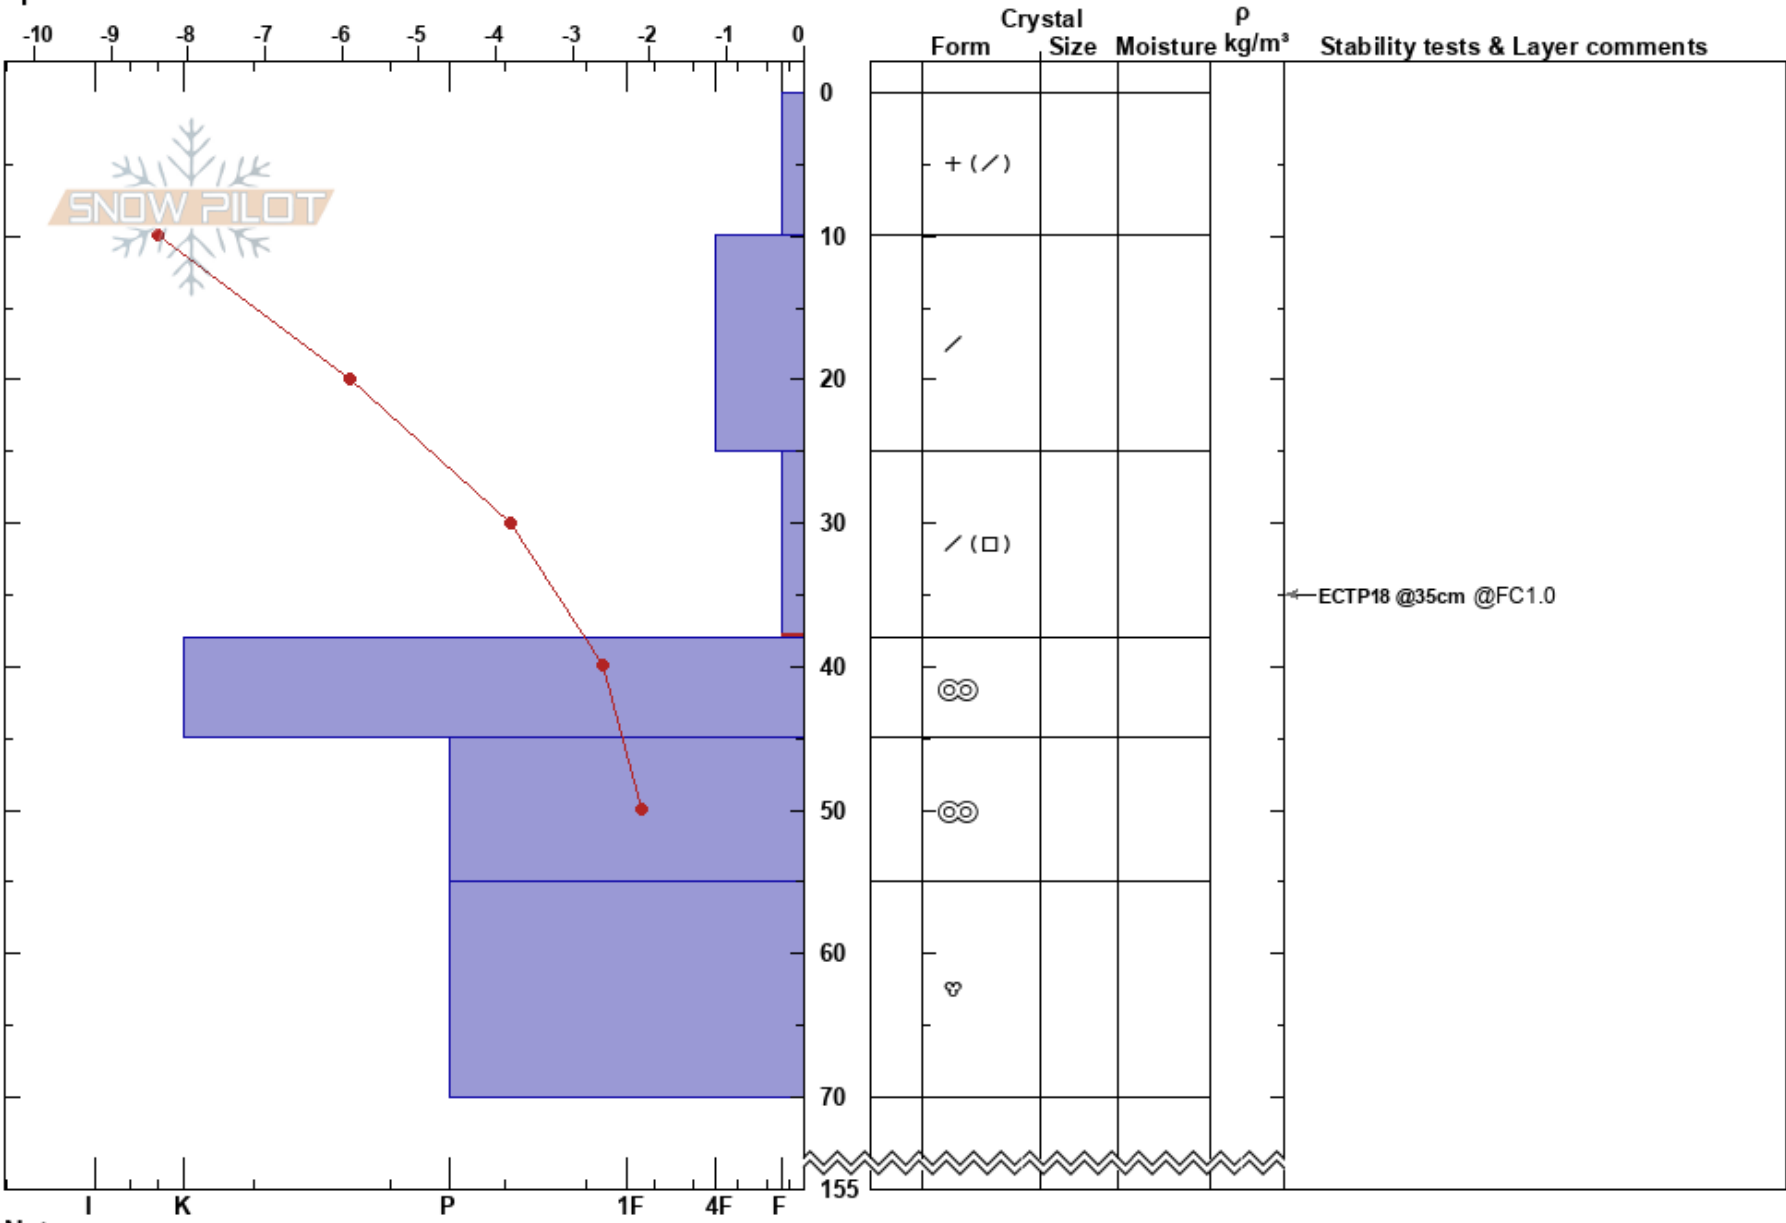

Lilgeten NO
 Snasahögarna
 Sweden
 Elevation: 930 m
 Aspect: NE
 Specifics:

Karin Trolin
 31/12/2024 - 10:00
 Co-ord: 63.18921N, 12.36707E
 Slope Angle: 38°
 Wind Loading: yes

Stability:
 Air Temperature: -10°C
 Sky Cover: BKN
 Precipitation: NO
 Wind: W Moderate

HS:155
 PF:35 25-38cm:Problematic layer

Notes: