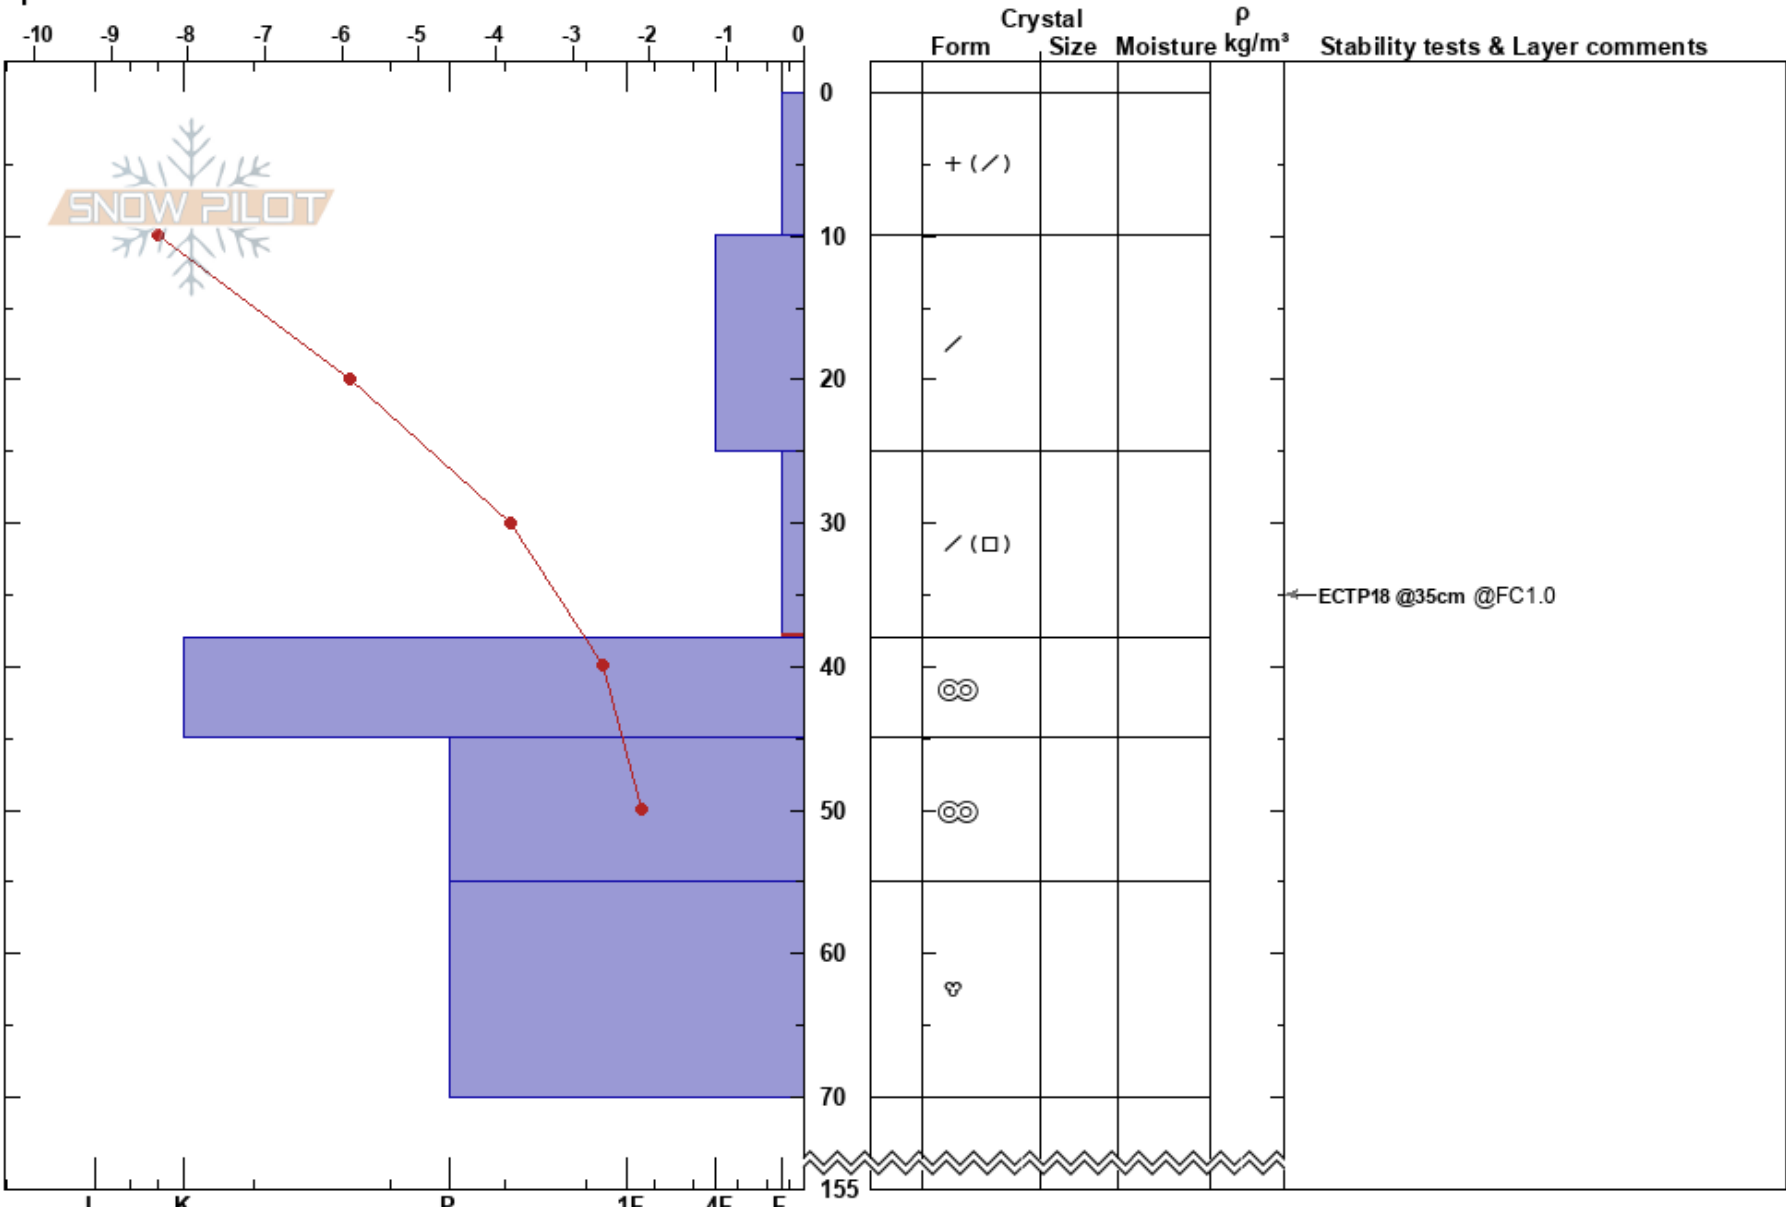

Lilgeten NO
 Snasahögarna
 Sweden
 Elevation: 930 m
 Aspect: NE
 Specifics:

Karin Trolin
 31/12/2024 - 10:00
 Co-ord: 63.18921N, 12.36707E
 Slope Angle: 38°
 Wind Loading: yes

Stability:
 Air Temperature: -10°C
 Sky Cover: BKN
 Precipitation: NO
 Wind: W Moderate

HS:155
 PF:35 25-38cm:Problematic layer

Notes: