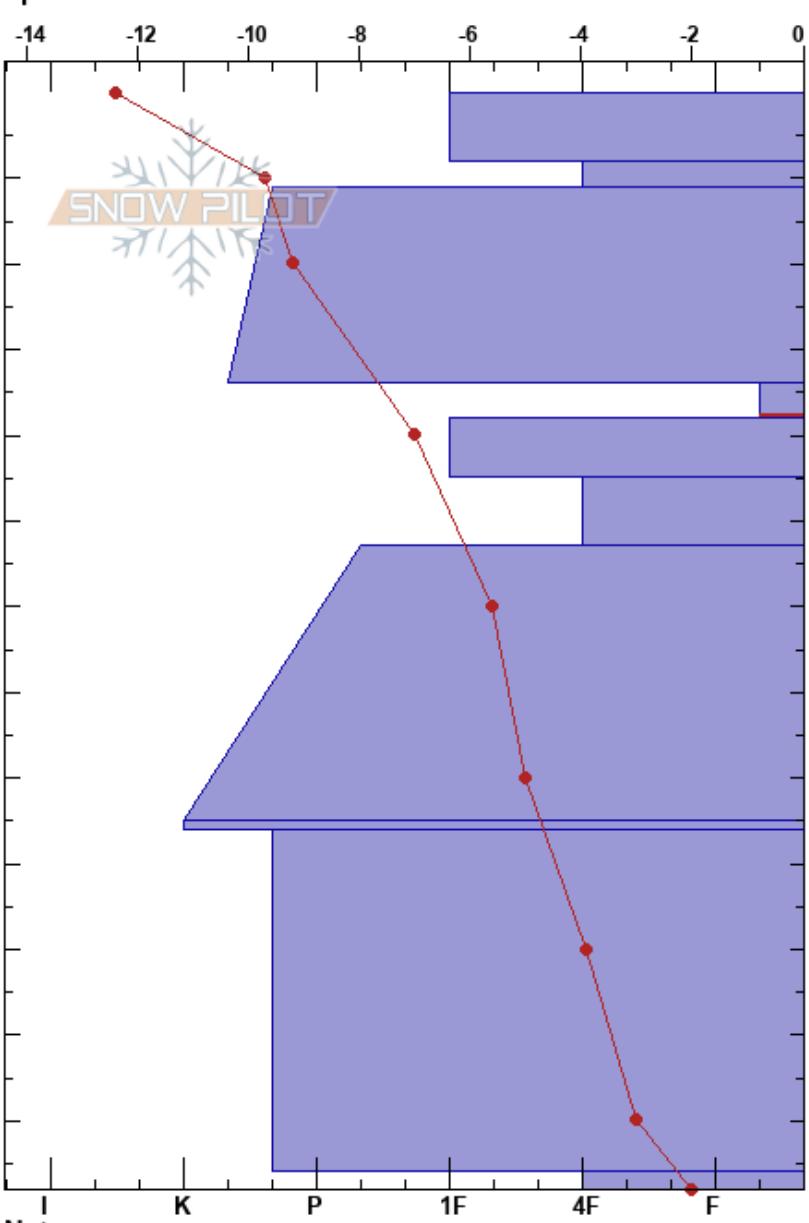

tverrelvdalen
 Tverrelvdalen
 Norway
 Elevation: 724 m
 Aspect: 270°
 Specifics:

brandon logan
 13/02/2018 - 12:21
 Co-ord: 34W db 46027 57576
 Slope Angle: 32°
 Wind Loading:

Stability:
 Air Temperature: -8°C
 Sky Cover: SCT
 Precipitation: NO
 Wind:
 HS:128
 PF:0
 34-38cm:Problematic layer

Form	Crystal Size	Moisture	ρ kg/m ³	Stability tests & Layer comments
•	0.3	D		
/	0.5	D		←ECTP3 @11cm
♡	0.5	D		
□	2	D		
♡ (⊕)	2	D		←ECTP3 @38cm ←CTV, Q2 @38cm
♡	1	D		
♡	1	D		
⊙⊙		D		
♡	1	D		
□ (∧)	1.4	D		