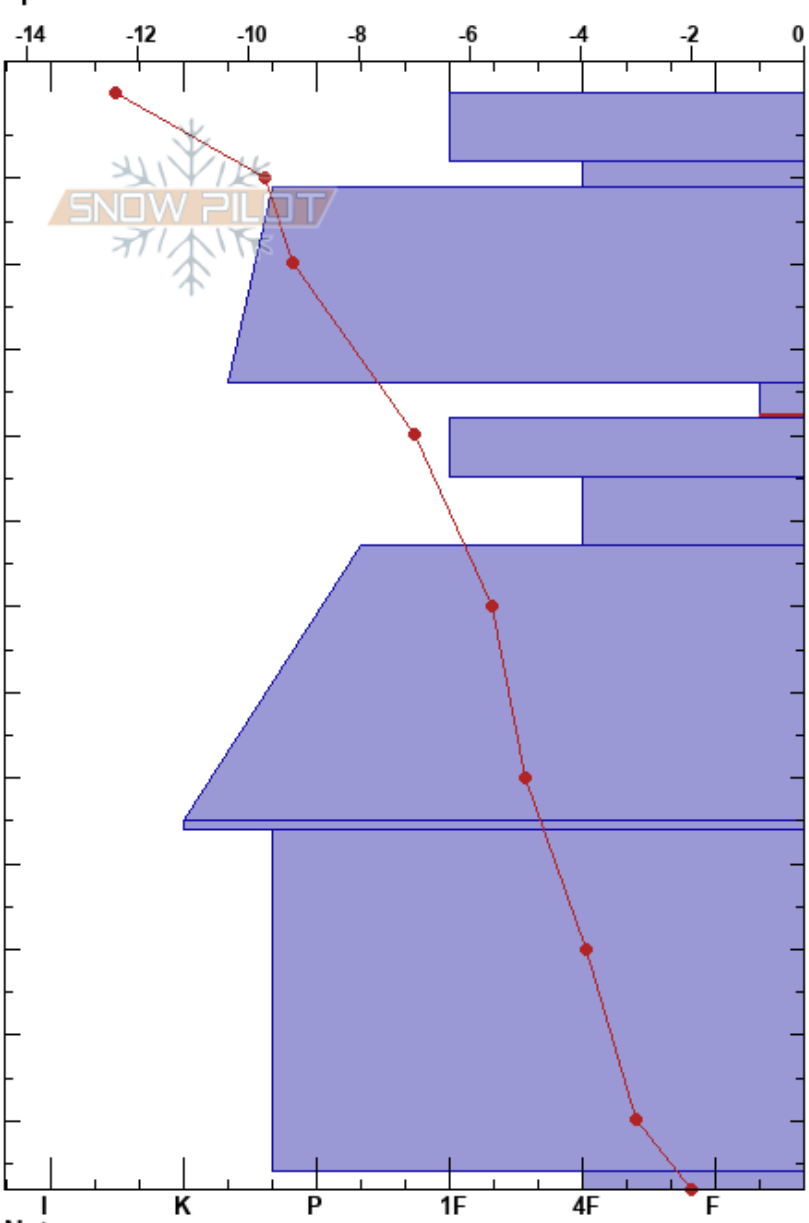

tverrelvdalen  
 Tverrelvdalen  
 Norway  
 Elevation: 724 m  
 Aspect: 270°  
 Specifics:

brandon logan  
 13/02/2018 - 12:21  
 Co-ord: 34W db 46027 57576  
 Slope Angle: 32°  
 Wind Loading:

Stability:  
 Air Temperature: -8°C  
 Sky Cover: SCT  
 Precipitation: NO  
 Wind:  
 HS:128  
 PF:0  
 34-38cm:Problematic layer

Form	Crystal Size	Moisture	$\rho$ kg/m <sup>3</sup>	Stability tests & Layer comments
•	0.3	D		
/	0.5	D		←ECTP3 @11cm
♡	0.5	D		
□	2	D		
♡ (⊕)	2	D		←ECTP3 @38cm ←CTV, Q2 @38cm
♡	1	D		
♡	1	D		
⊙⊙		D		
♡	1	D		
□ (∧)	1.4	D		