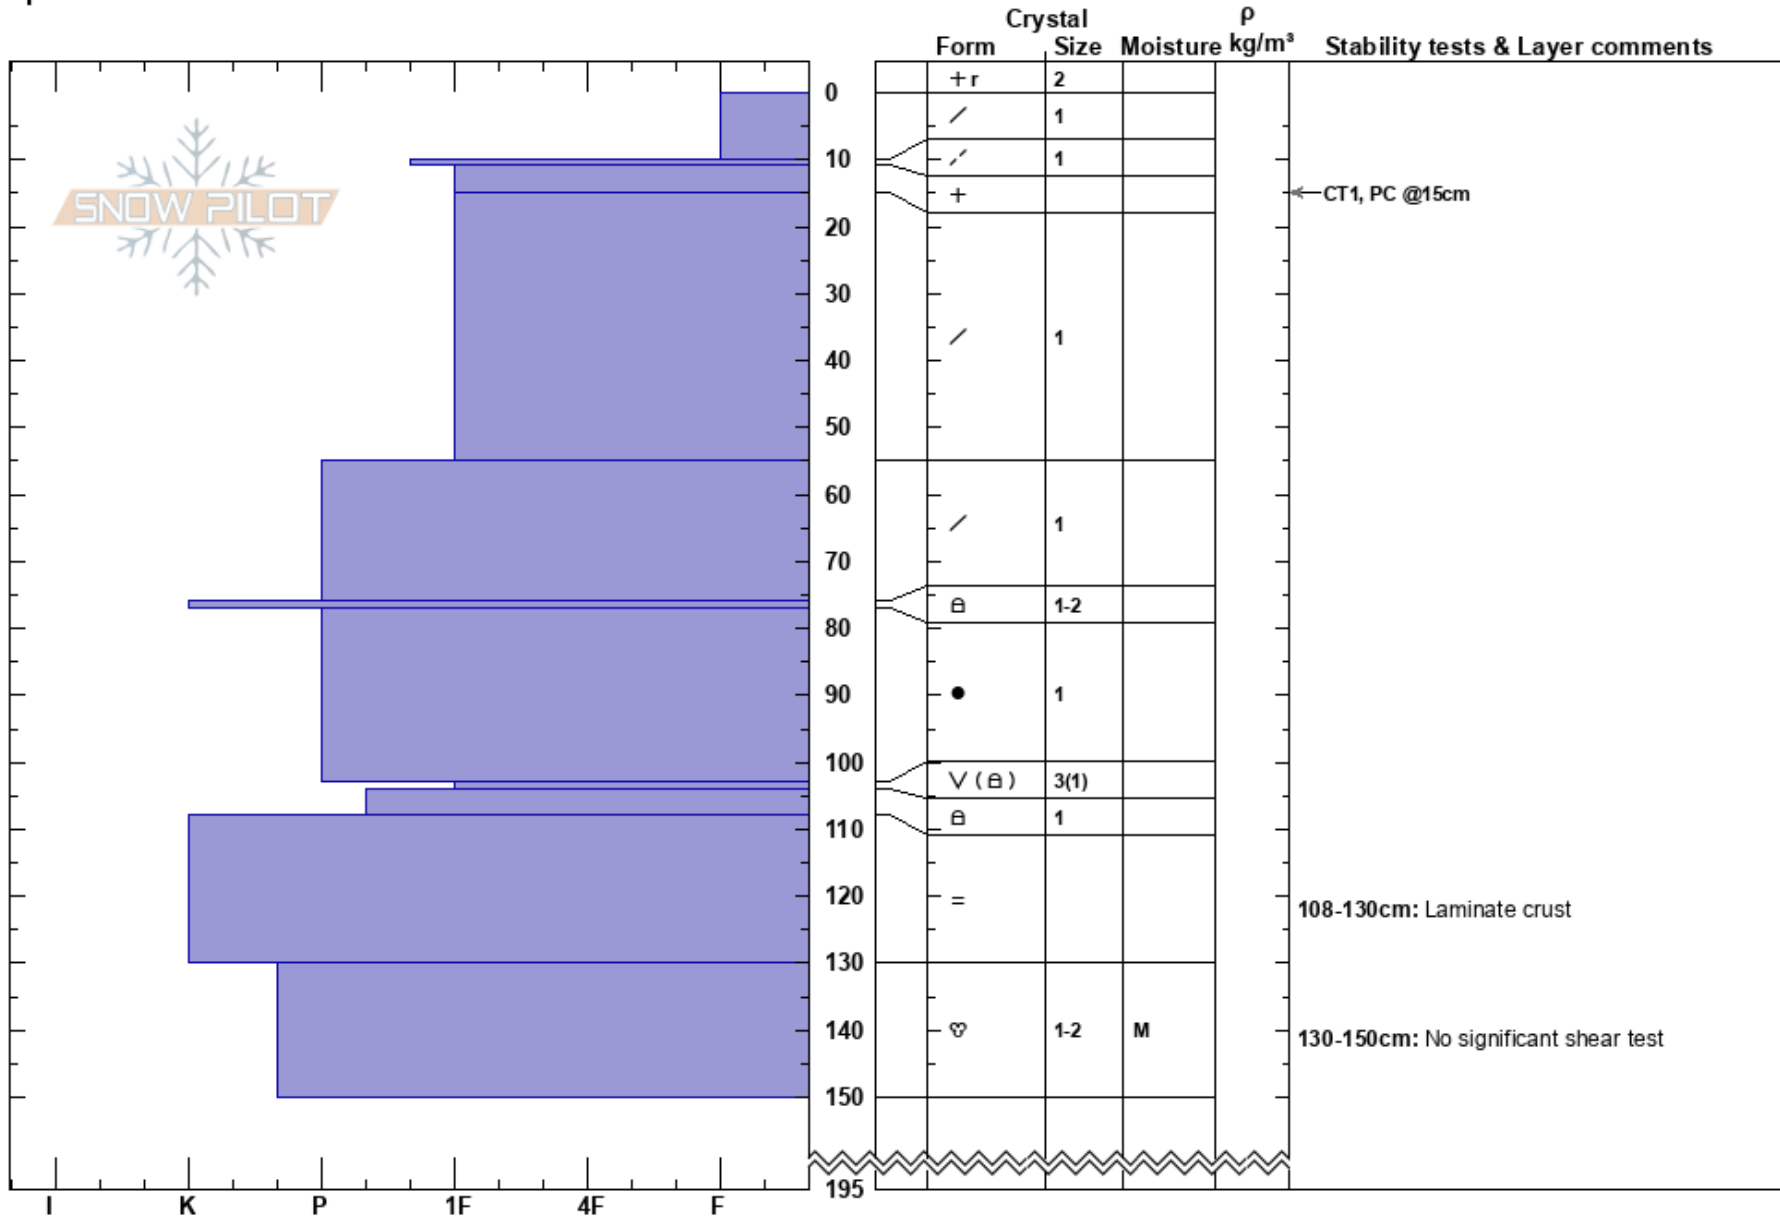

Joker 20251230
 Northern Region
 BC
 Elevation: 1250 m
 Aspect: E
 Specifics:

Yvan Gaston Sabourin
 30/12/2024 - 12:00
 Co-ord:
 Slope Angle: 28°
 Wind Loading:

Stability:
 Air Temperature: -3°C
 Sky Cover: OVC
 Precipitation: S-1
 Wind: Calm

HS:195
 PF:55
 PS:25
 103-104cm: Problematic layer
 108-130cm: Laminate crust
 130-150cm: No significant shear test

Notes: