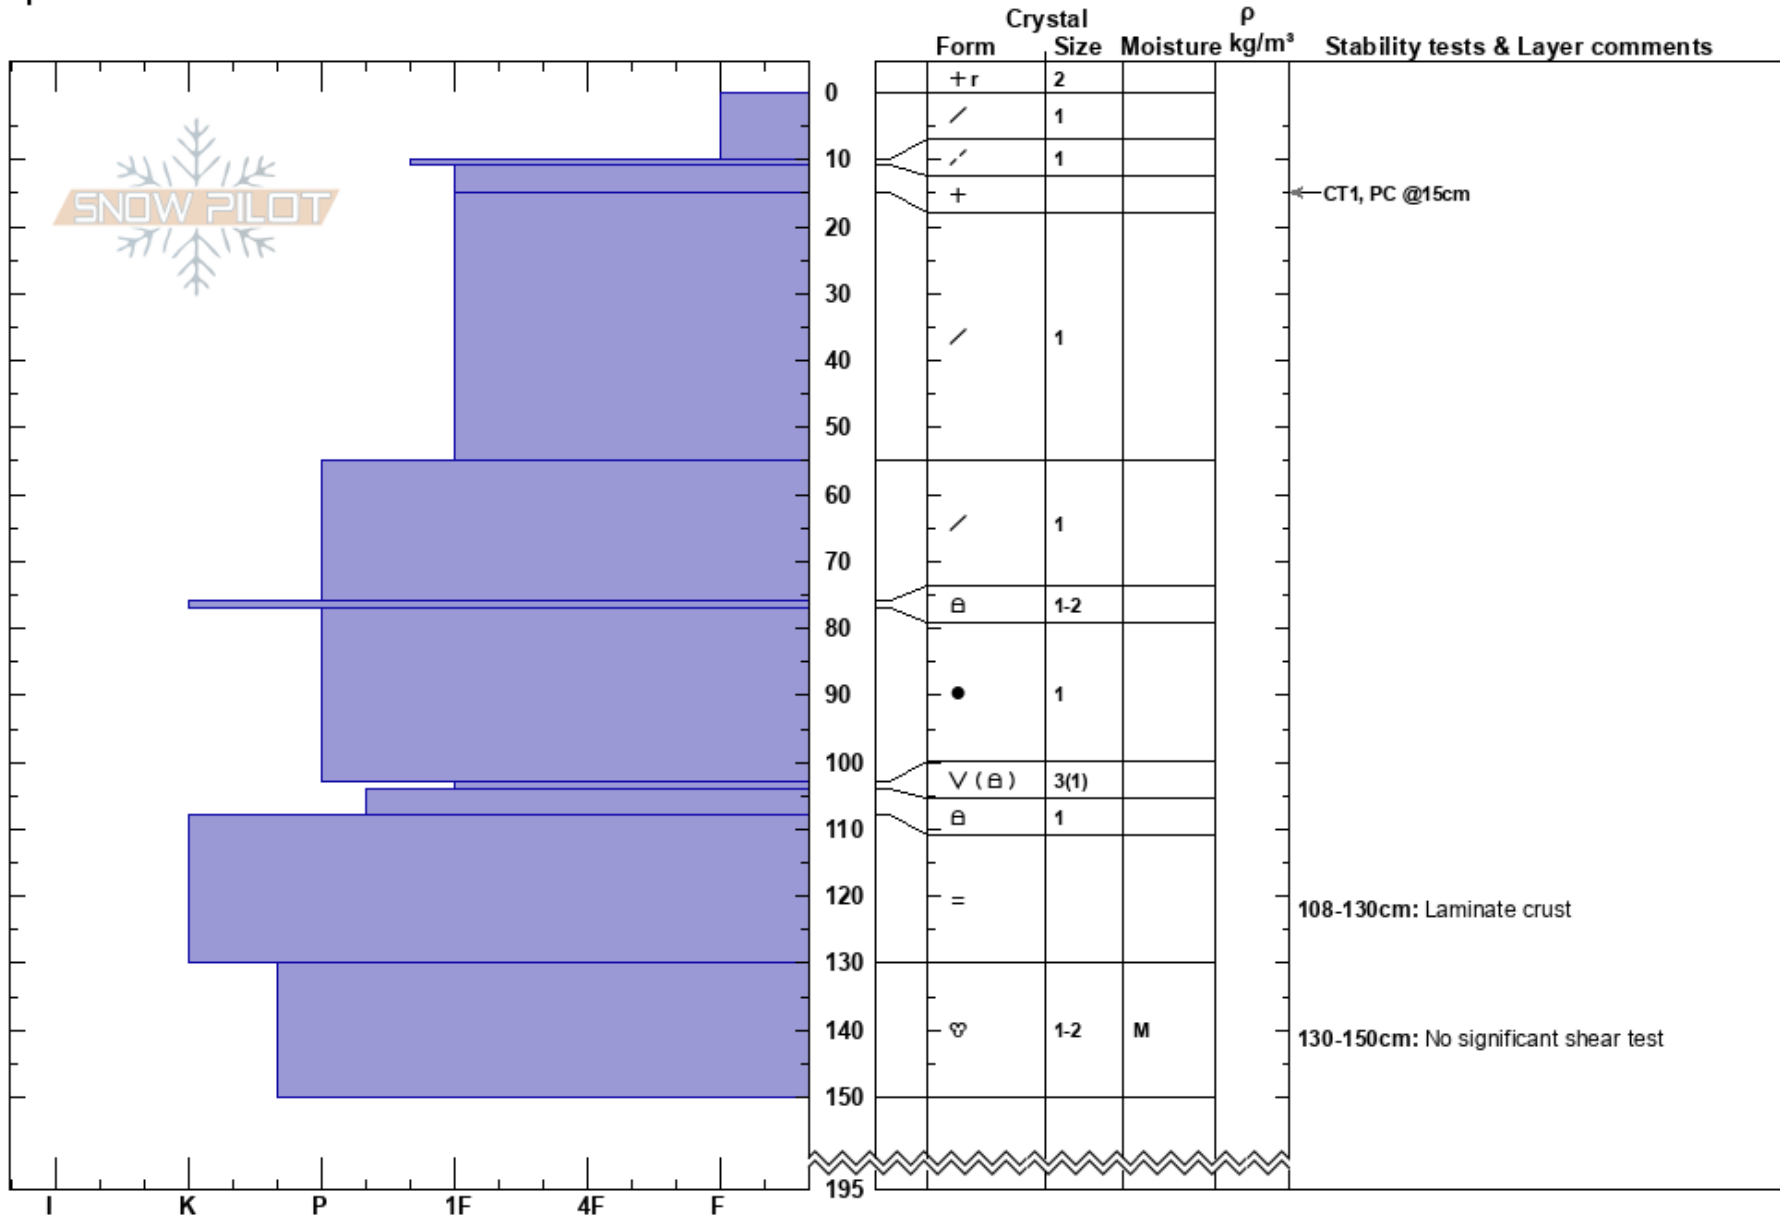

Joker 20251230  
 Northern Region  
 BC  
 Elevation: 1250 m  
 Aspect: E  
 Specifics:

Yvan Gaston Sabourin  
 30/12/2024 - 12:00  
 Co-ord:  
 Slope Angle: 28°  
 Wind Loading:

Stability:  
 Air Temperature: -3°C  
 Sky Cover: OVC  
 Precipitation: S-1  
 Wind: Calm

HS:195  
 PF:55  
 PS:25  
 103-104cm: Problematic layer  
 108-130cm: Laminate crust  
 130-150cm: No significant shear test

Notes: