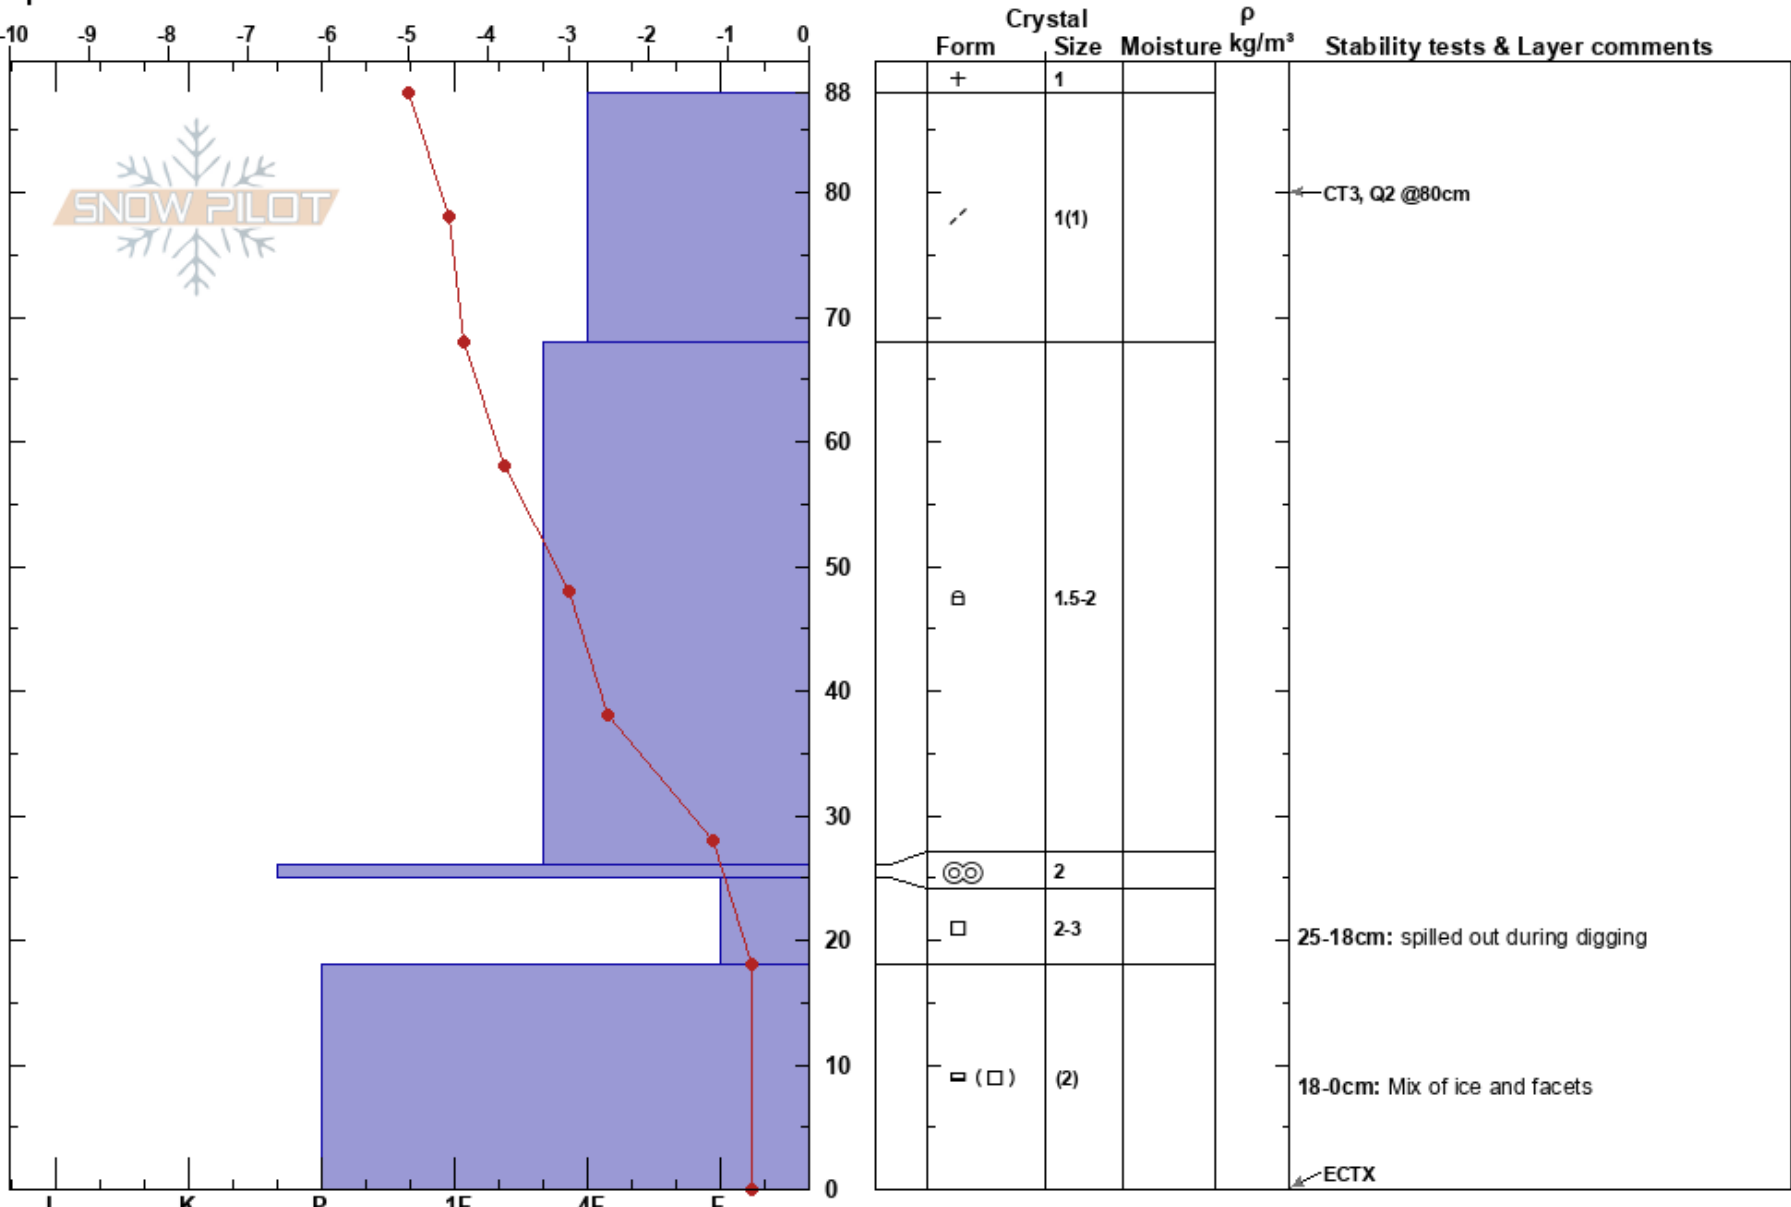

Noodle/South Bowl
 Teton Range
 WY
 Elevation: 9730 ft
 Aspect: SW
 Specifics:

George Hedreen
 12/29/2024 - 12:30pm
 Co-ord: 43.77513N, -110.93016W
 Slope Angle: 30°
 Wind Loading: yes

Stability:
 Air Temperature: -4°C
 Sky Cover: OVC
 Precipitation: NO
 Wind: SW Moderate

HS:88
 25-18cm: spilled out during digging
 18-0cm: Mix of ice and facets

Notes: Checking out the structure in the south bowl of peaked mountain during a brief lull in the storm cycle.