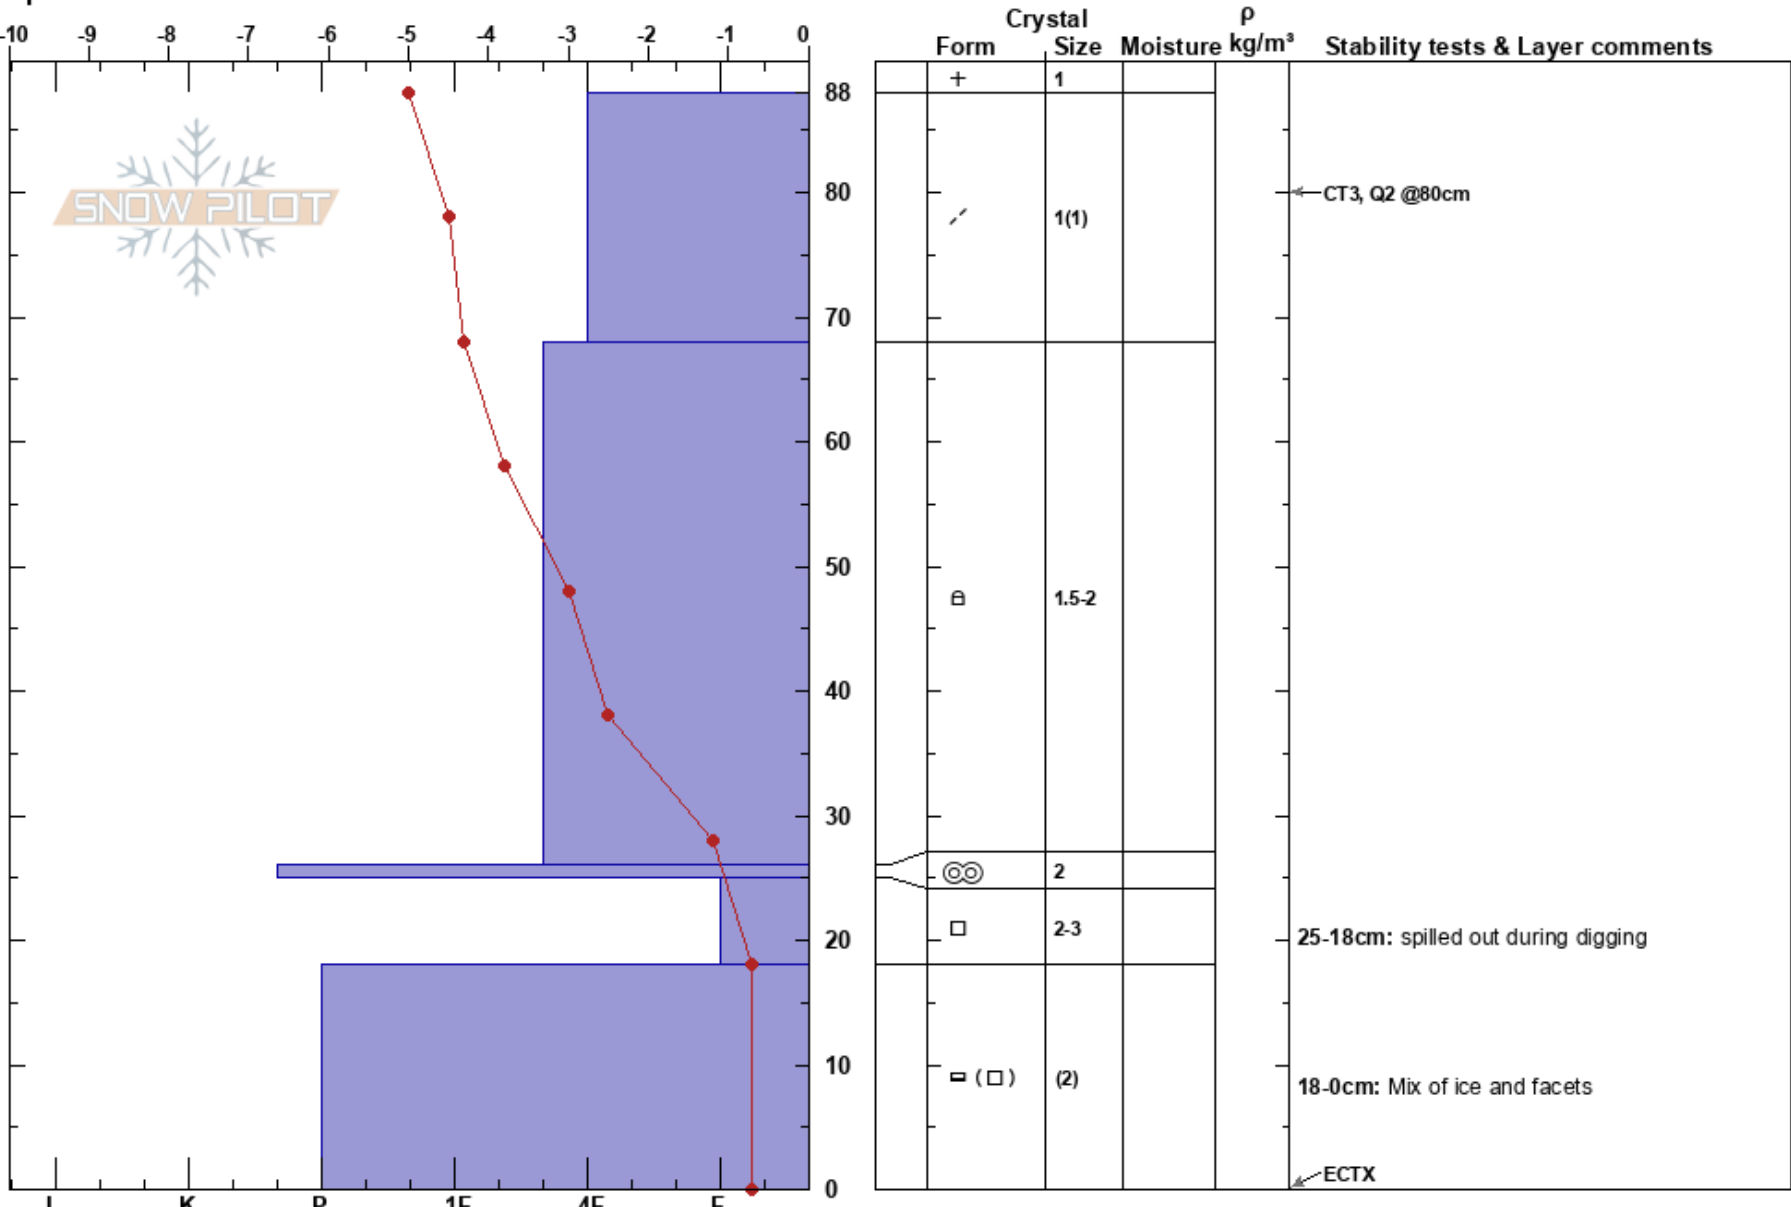

Noodle/South Bowl  
 Teton Range  
 WY  
 Elevation: 9730 ft  
 Aspect: SW  
 Specifics:

George Hedreen  
 12/29/2024 - 12:30pm  
 Co-ord: 43.77513N, -110.93016W  
 Slope Angle: 30°  
 Wind Loading: yes

Stability:  
 Air Temperature: -4°C  
 Sky Cover: OVC  
 Precipitation: NO  
 Wind: SW Moderate

HS:88  
 25-18cm: spilled out during digging  
 18-0cm: Mix of ice and facets

Notes: Checking out the structure in the south bowl of peaked mountain during a brief lull in the storm cycle.