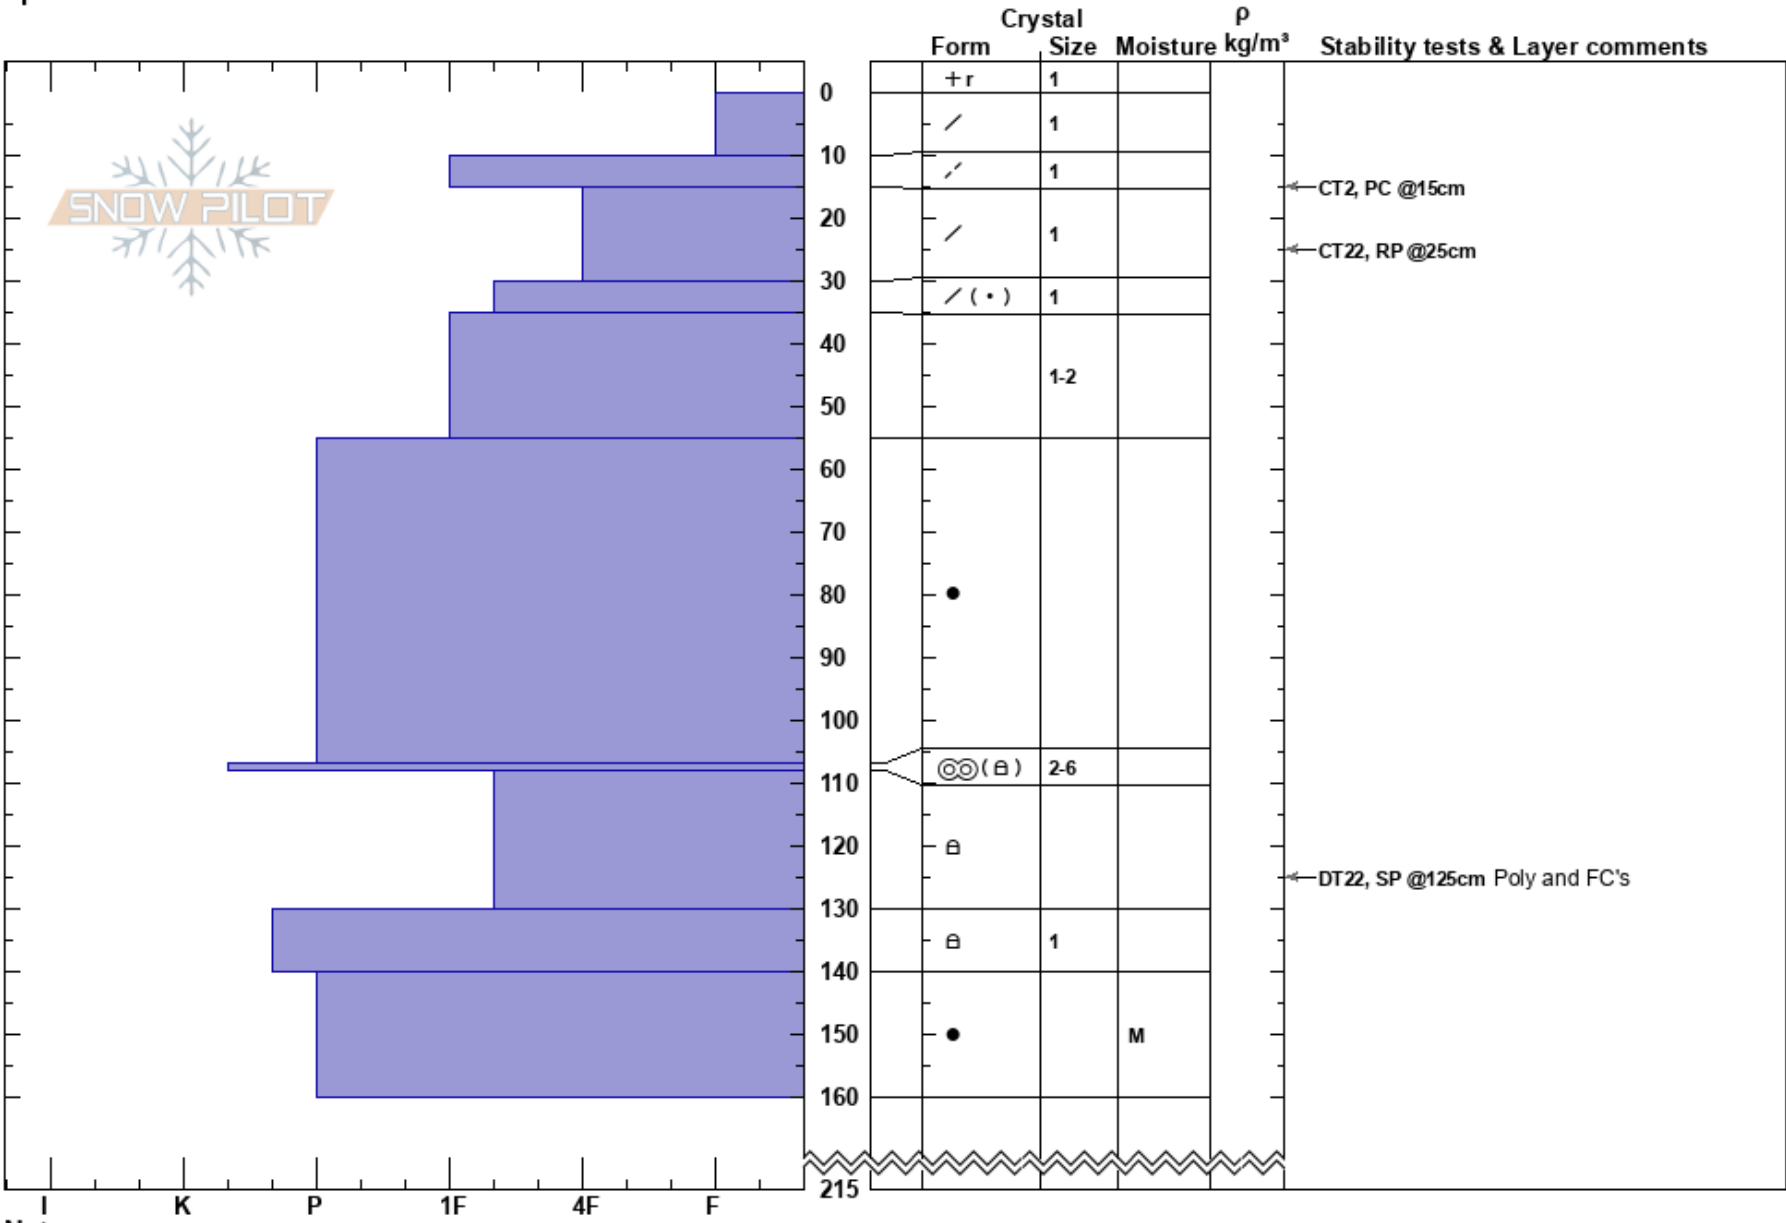

White Rabbit  
 Northern Region  
 BC  
 Elevation: 1300 m  
 Aspect: NE  
 Specifics:

Yvan Gaston Sabourin  
 30/12/2024 - 13:00  
 Co-ord:  
 Slope Angle: 32°  
 Wind Loading:

Stability:  
 Air Temperature: -3°C  
 Sky Cover: OVC  
 Precipitation: S-1  
 Wind: Calm

HS:215  
 PF:50 107-108cm:Problematic layer  
 PS:25

Notes: