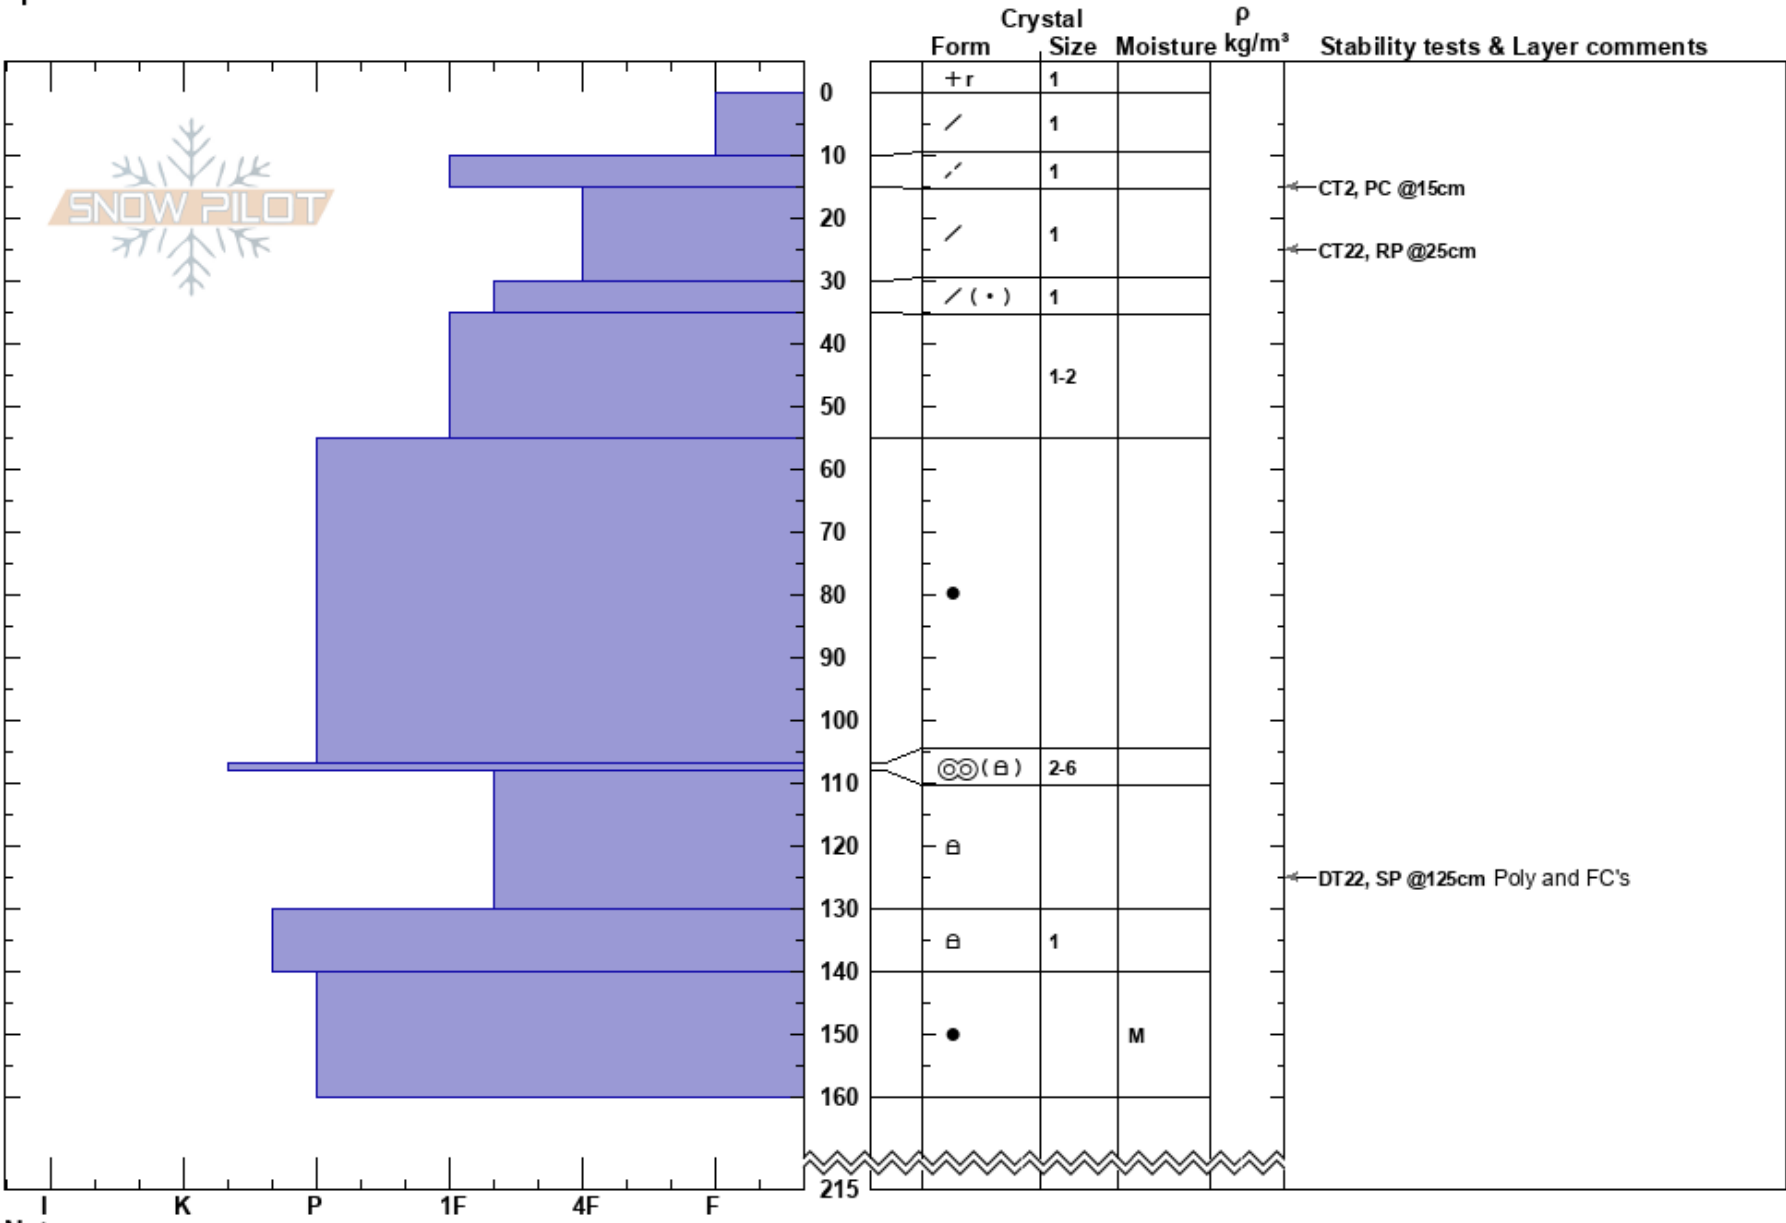

White Rabbit
 Northern Region
 BC
 Elevation: 1300 m
 Aspect: NE
 Specifics:

Yvan Gaston Sabourin
 30/12/2024 - 13:00
 Co-ord:
 Slope Angle: 32°
 Wind Loading:

Stability:
 Air Temperature: -3°C
 Sky Cover: OVC
 Precipitation: S-1
 Wind: Calm

HS:215
 PF:50 107-108cm:Problematic layer
 PS:25

Notes: