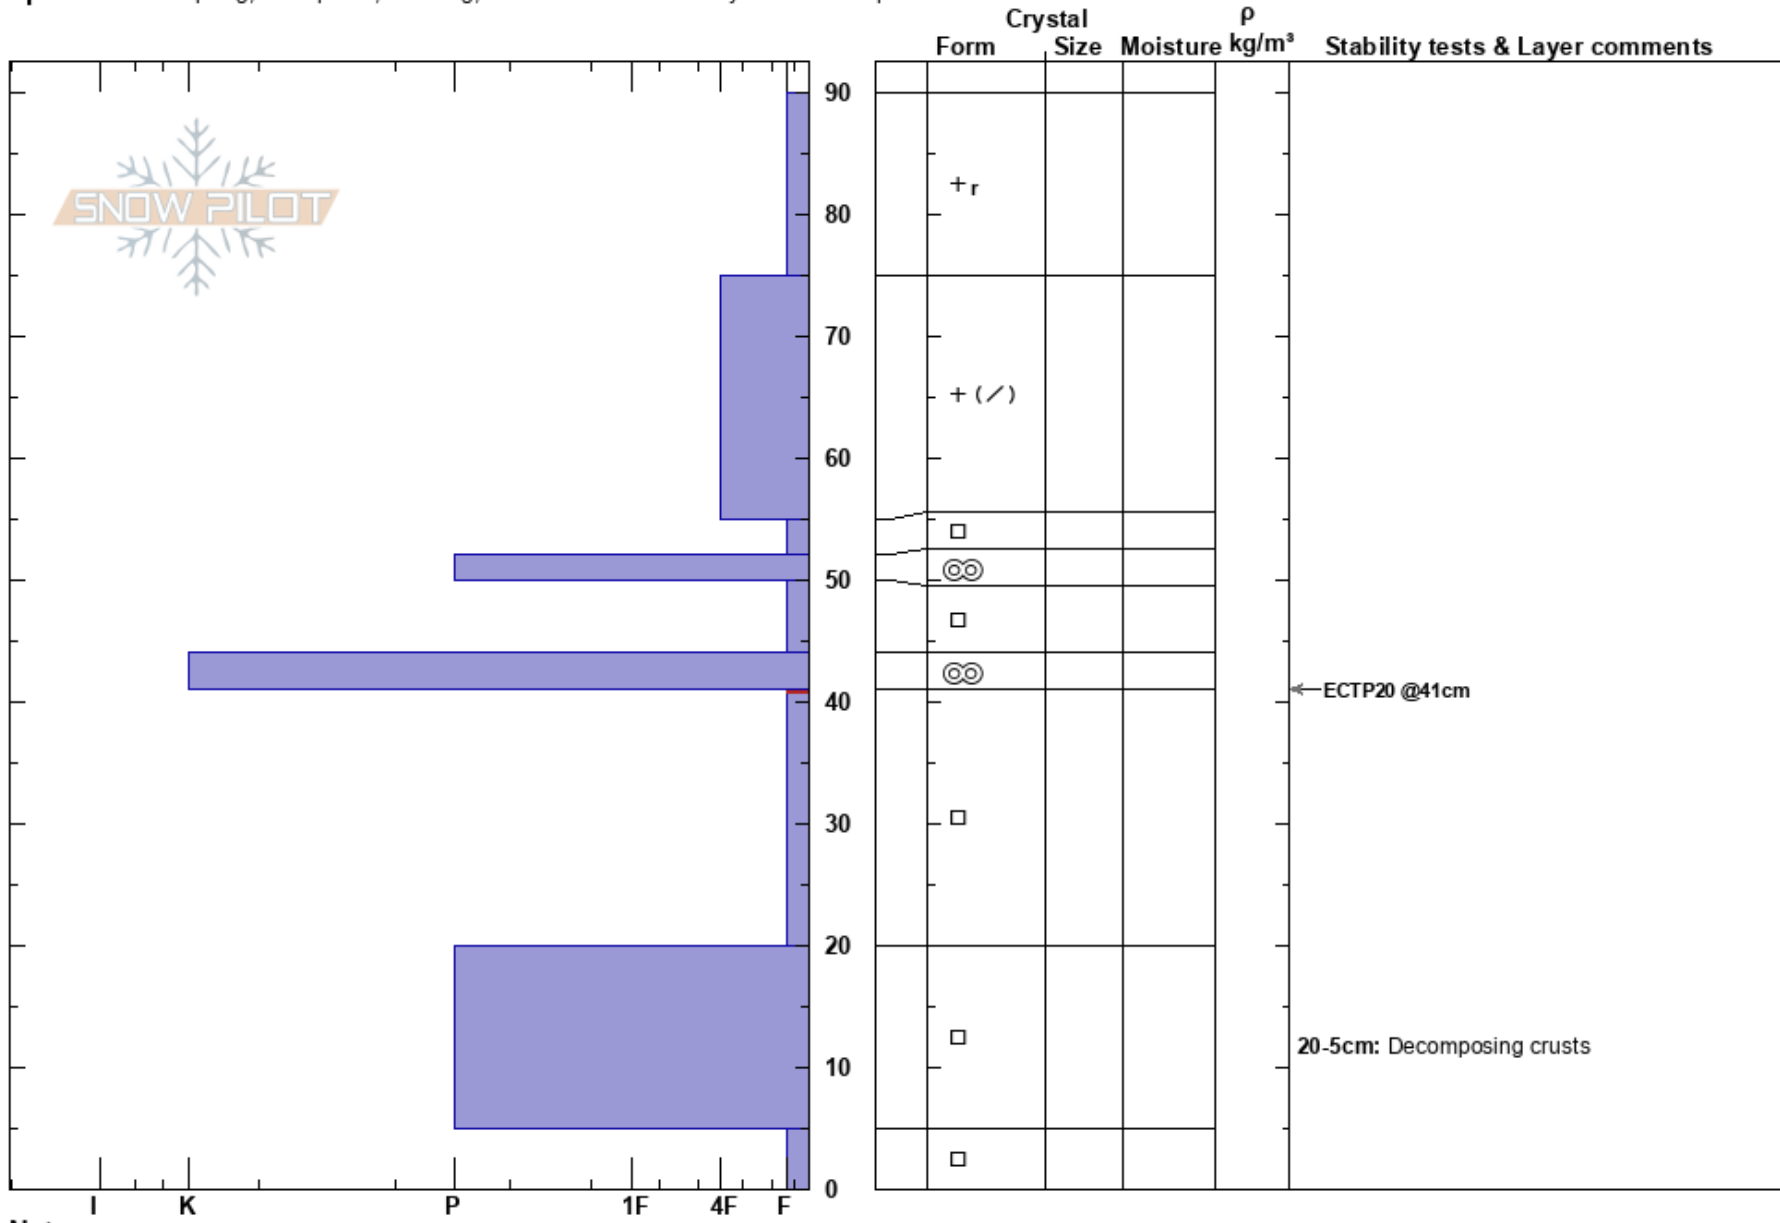

Outpost Peak
 Vail/Summit County
 CO
Elevation: 11307 ft
Aspect: SE
Specifics: Collapsing, widespread; Cracking; Recent avalanche activity on similar slopes

Andrew McWilliams
 12/30/2024 - 3:00pm
Co-ord: 39.67098N, -106.29478W
Slope Angle:
Wind Loading: yes

Stability:
Air Temperature: -12°C
Sky Cover: OVC
Precipitation: S-1
Wind: W Moderate

HS:90
PF:45
PS:20
Layer Notes:
 41-20cm: Problematic layer
 20-5cm: Decomposing crusts

Notes: