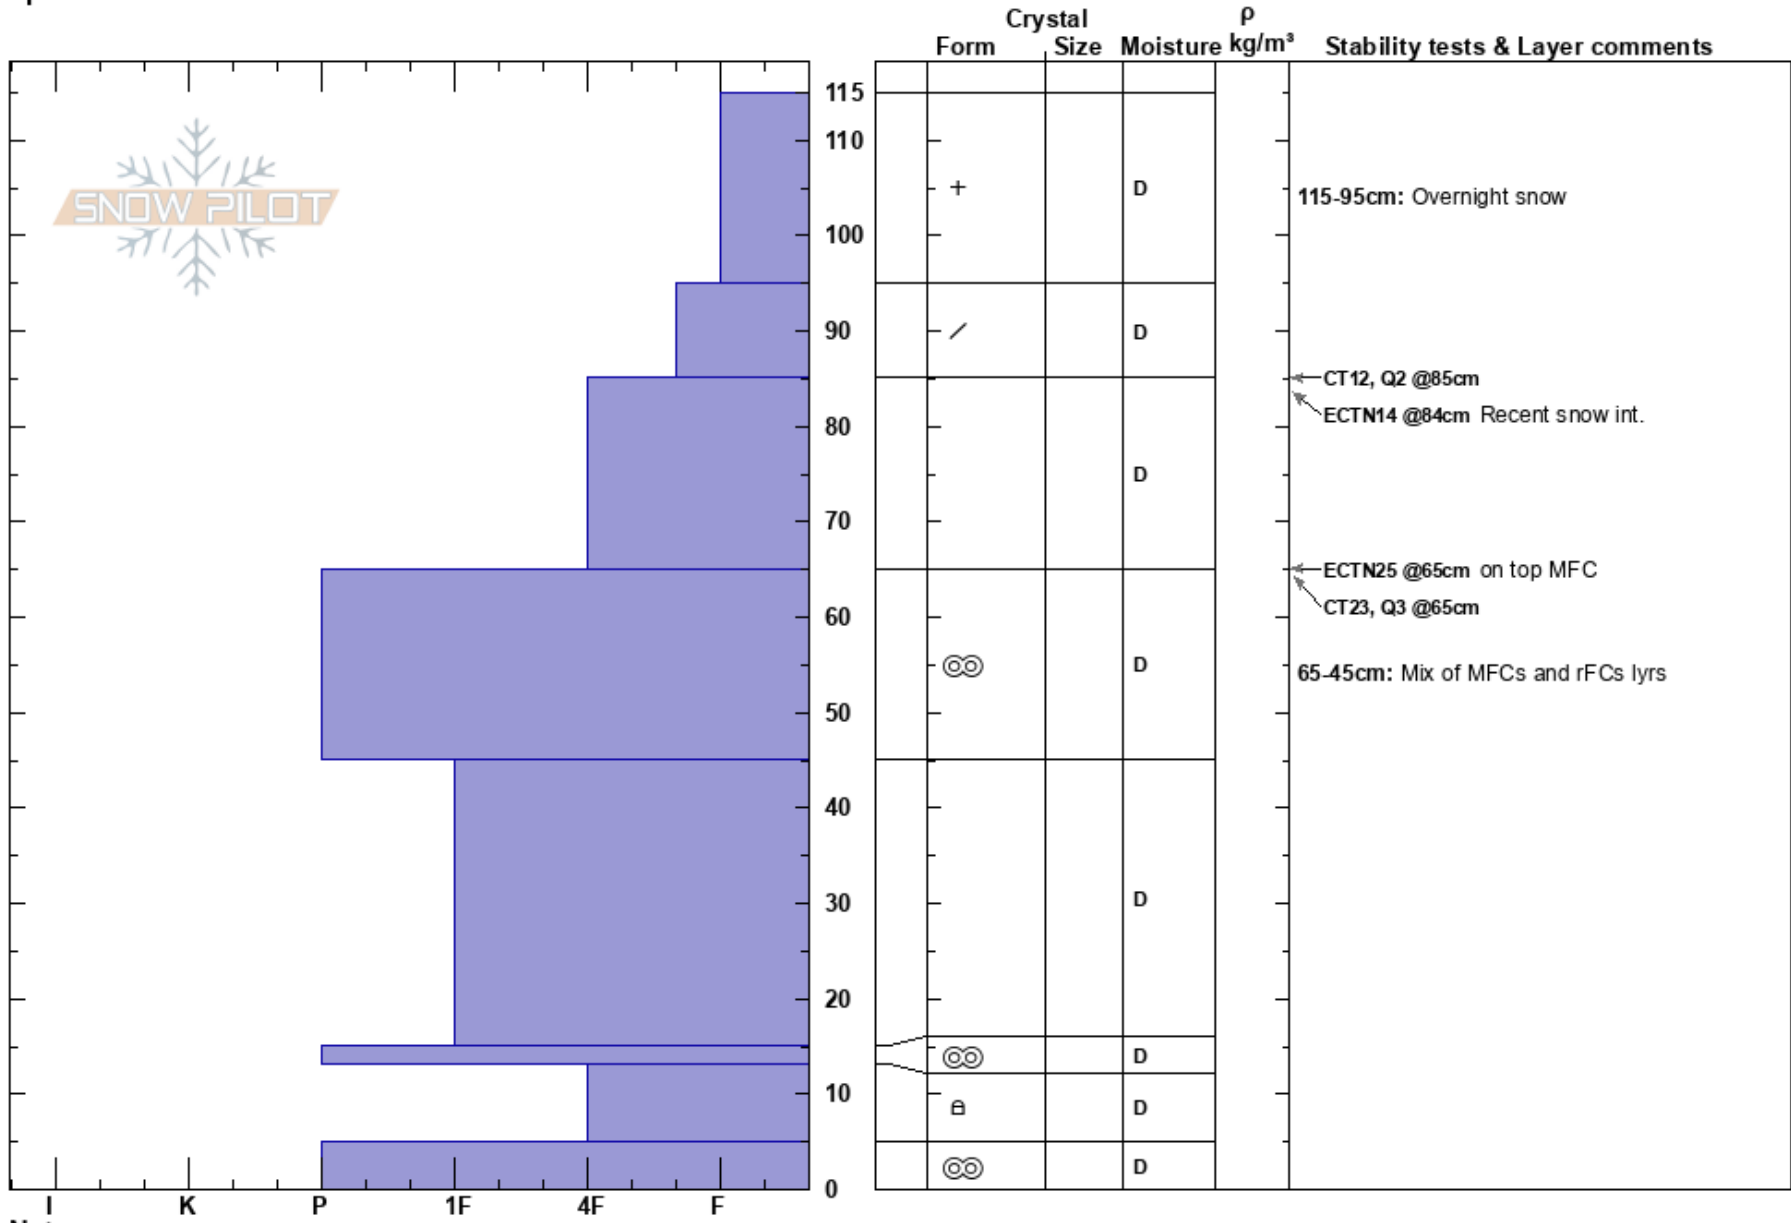

Shed 11
 Lewis Range
 MT
 Elevation: 6400 ft
 Aspect: SE
 Specifics:

BNSF Avalanche Safety
 12/30/2024 - 1:05pm
 Co-ord: 48.24642N, -113.54289W
 Slope Angle: 30°
 Wind Loading: no

Stability: Fair
 Air Temperature: -5°C
 Sky Cover: OVC
 Precipitation: S-1
 Wind: Calm

HS:115
 PF:60
 PS:40
 Layer Notes:
 115-95cm: Overnight snow
 65-45cm: Mix of MFCs and rFCs lyrs

Notes: Top of SZ just below weather station