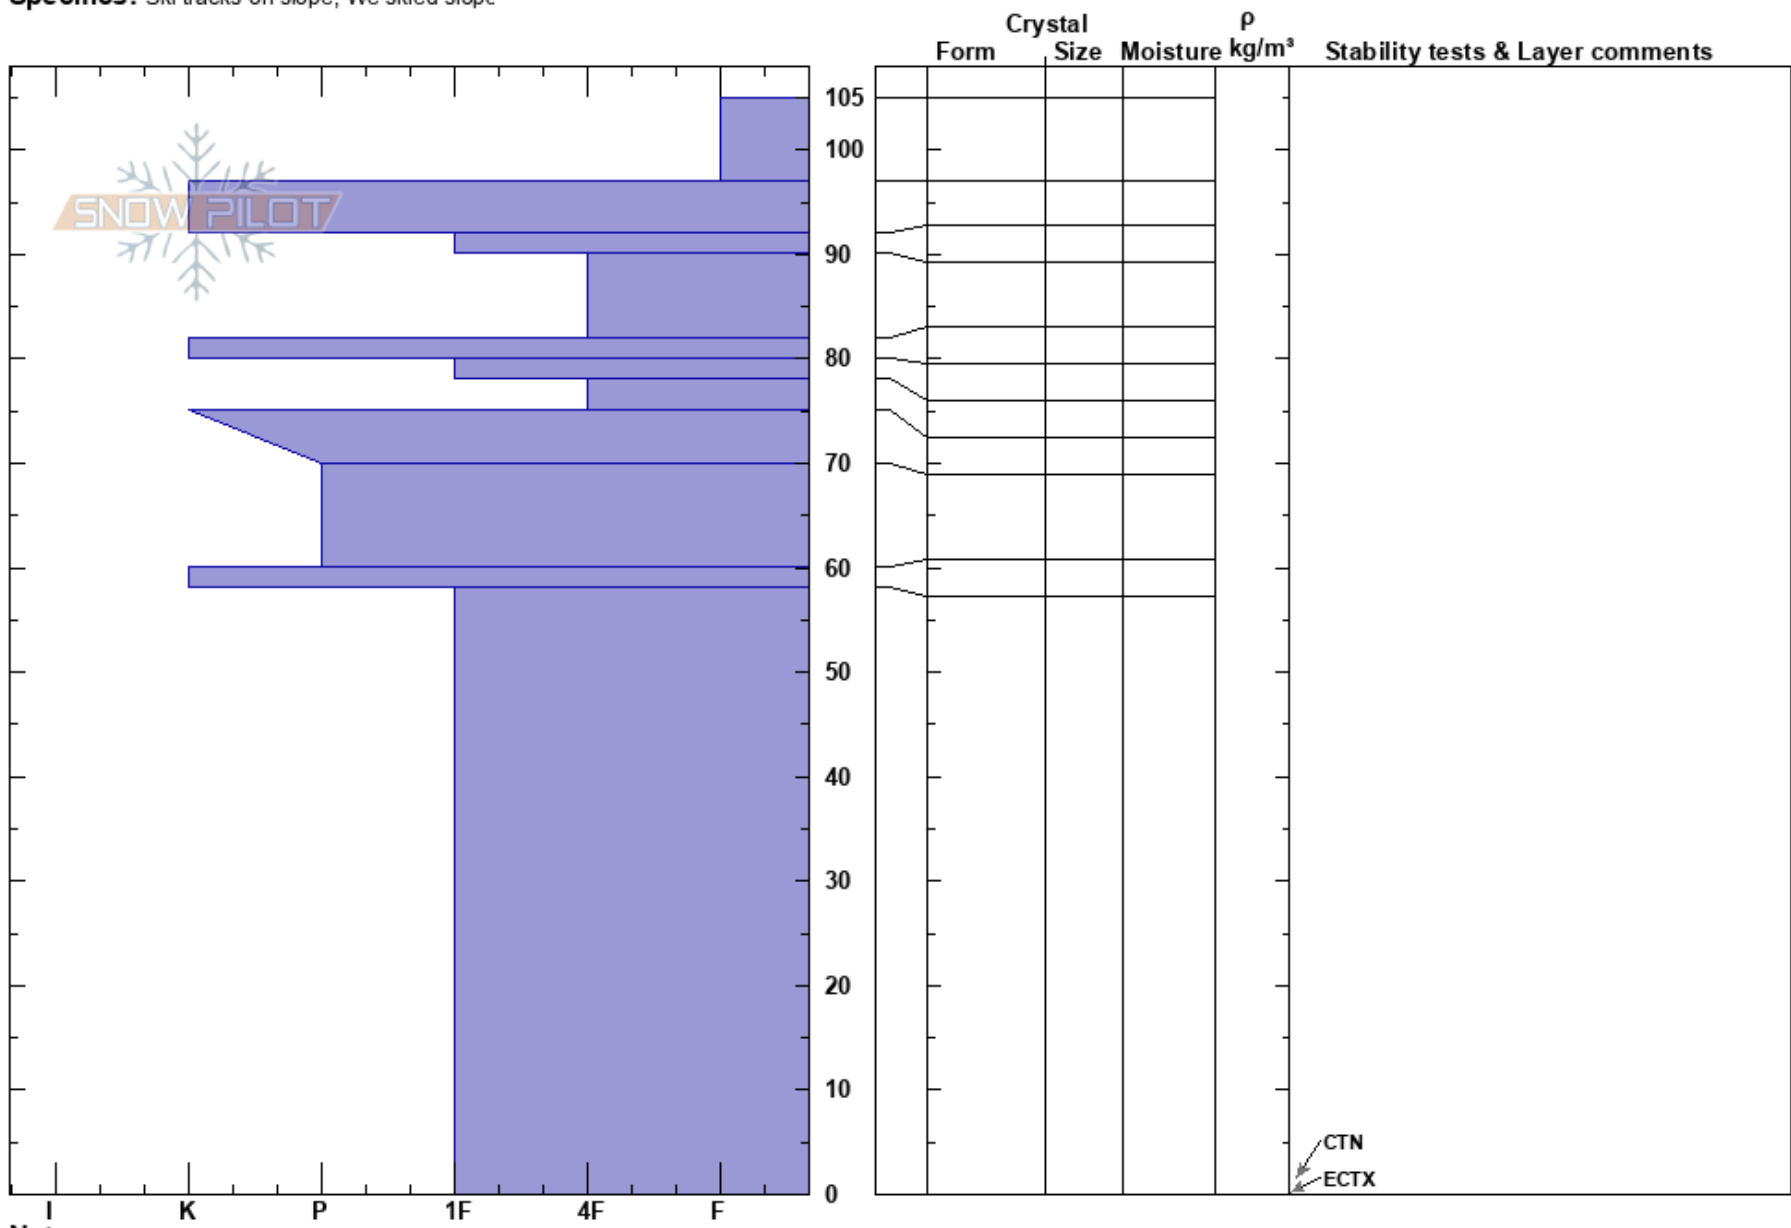

Manitoba Mountain
 Kenai Mountains
 AK
 Elevation: 792 m
 Aspect: S
 Specifics: Ski tracks on slope; We skied slope

Trevor Clayton
 12/28/2024 - 1:00pm
 Co-ord: 60.68289N, -149.43220W
 Slope Angle:
 Wind Loading: no

Stability:
 Air Temperature: -7.3°C
 Sky Cover: CLR
 Precipitation: NO
 Wind: Calm

HS:105
 PF:8
 PS:0
 90-82cm: Problematic layer

Notes: Instability tests only isolated down the length of a saw, approx. 45cm