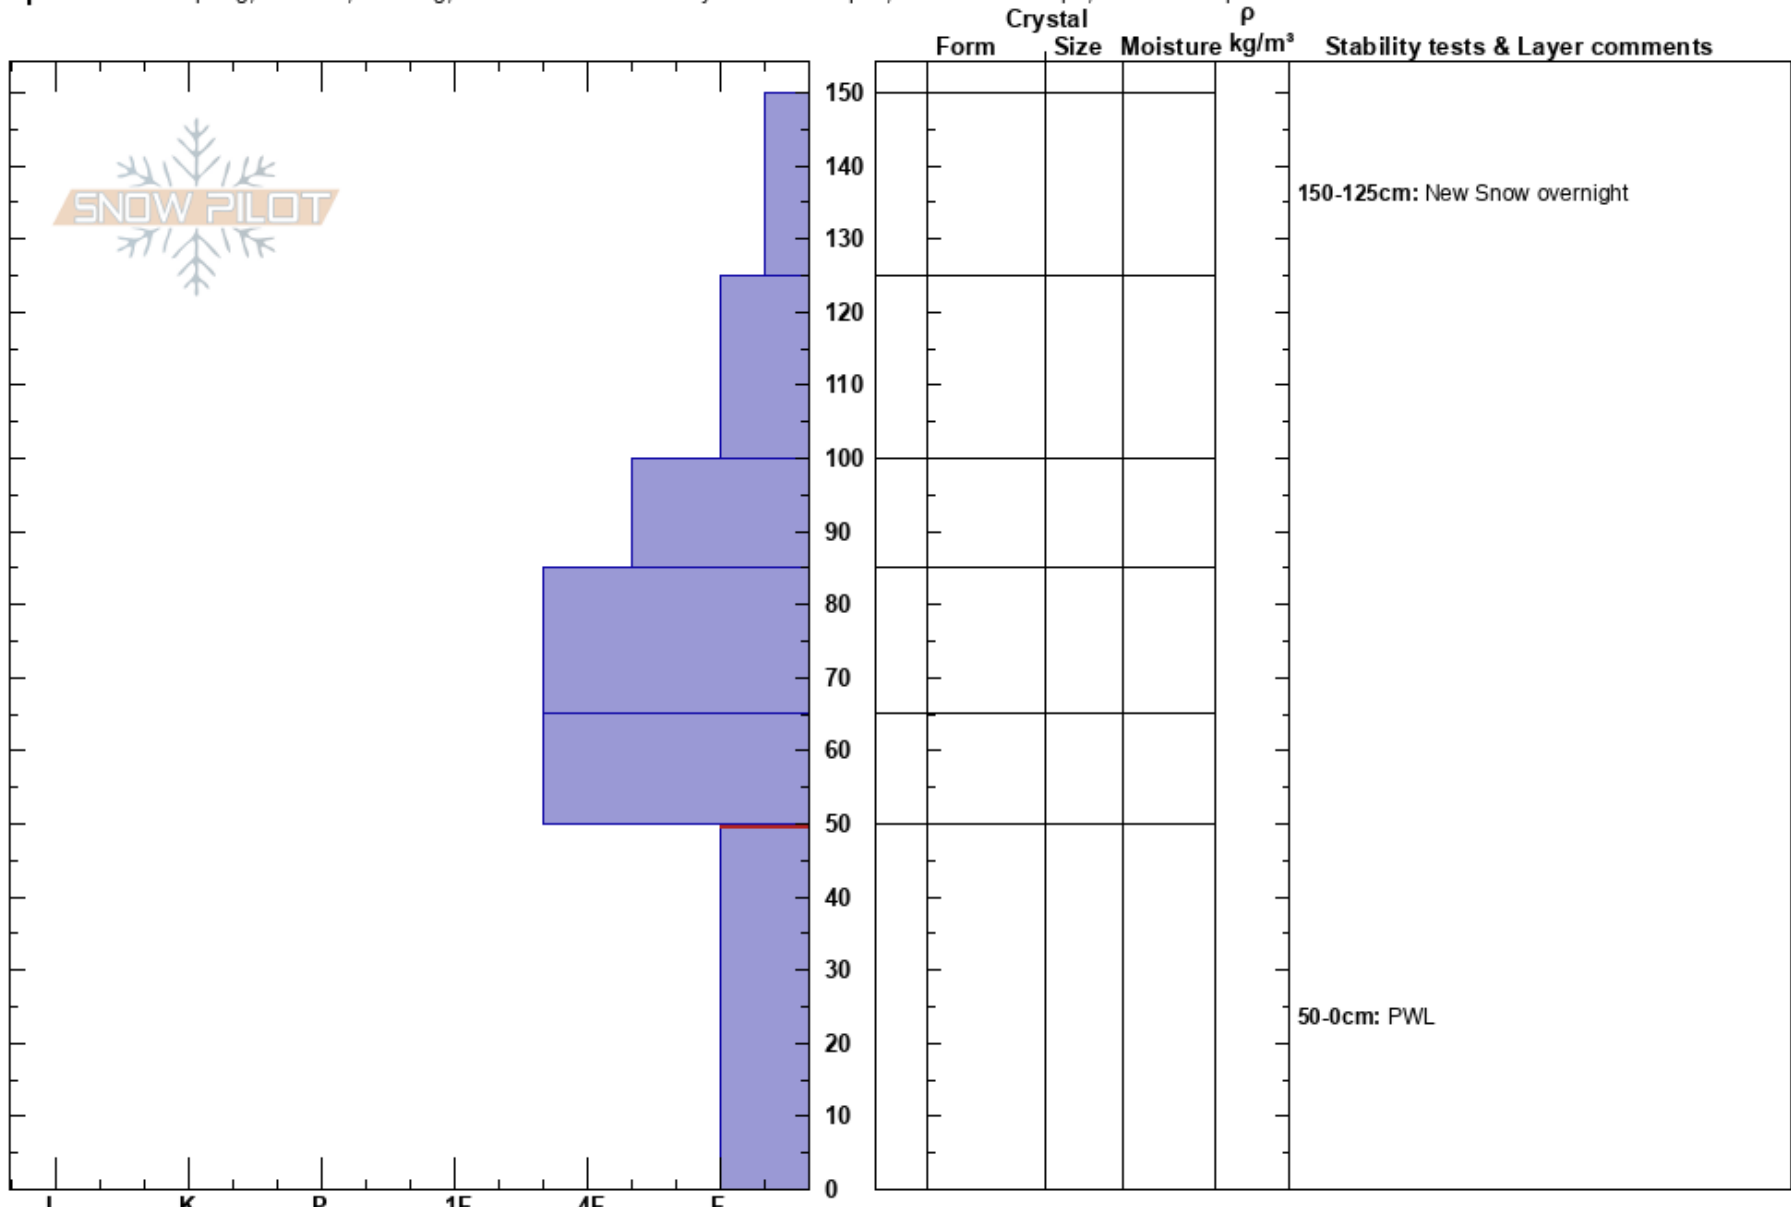

Bonner Hollow
 Central Wasatch
 UT
 Elevation: 9430 ft
 Aspect: NE

Mike Rossberg
 12/30/2024 - 11:00am
 Co-ord: 40.54744N, -111.56073W
 Slope Angle: 29°
 Wind Loading: no

Stability:
 Air Temperature: 23°F
 Sky Cover: BKN
 Precipitation: S-1
 Wind: N Light Breeze

HS:150
 PF:60
 PS: 18
 Layer Notes:
 150-125cm: New Snow overnight
 50-0cm: PWL
 50-0cm: Problematic layer

Specifics: Collapsing, localized; Cracking; Recent avalanche activity on similar slopes; Ski tracks on slope; We skied slope

Notes: End of the storm cycle. While digging the pit, we had collapse of the snowpack. Shooting cracks 40 feet above the pit on a 10 degree slope. A visible avalanche from previous day was 300 yards to the south