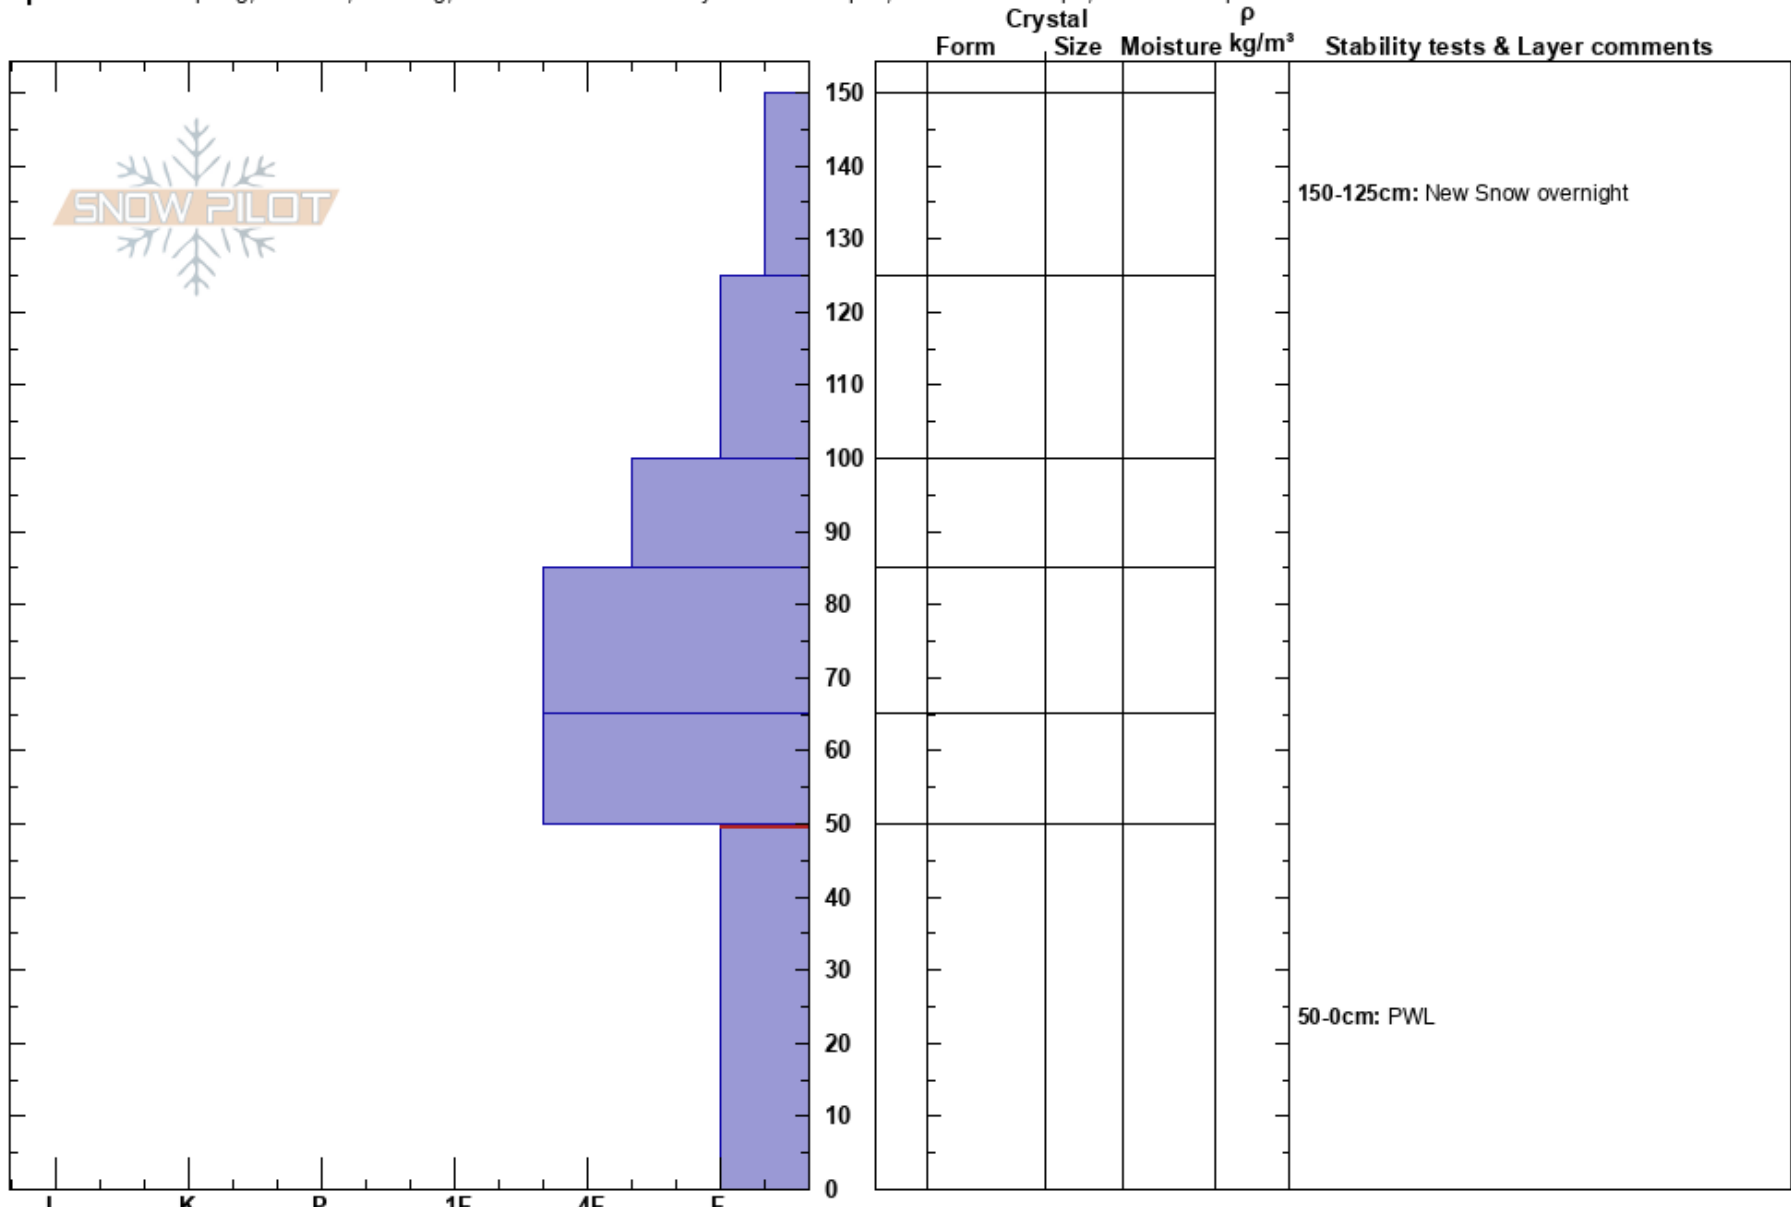

Bonner Hollow  
 Central Wasatch  
 UT  
 Elevation: 9430 ft  
 Aspect: NE

Mike Rossberg  
 12/30/2024 - 11:00am  
 Co-ord: 40.54744N, -111.56073W  
 Slope Angle: 29°  
 Wind Loading: no

Stability:  
 Air Temperature: 23°F  
 Sky Cover: BKN  
 Precipitation: S-1  
 Wind: N Light Breeze

HS:150  
 PF:60  
 PS: 18  
 Layer Notes:  
 150-125cm: New Snow overnight  
 50-0cm: PWL  
 50-0cm: Problematic layer

Specifics: Collapsing, localized; Cracking; Recent avalanche activity on similar slopes; Ski tracks on slope; We skied slope

Notes: End of the storm cycle. While digging the pit, we had collapse of the snowpack. Shooting cracks 40 feet above the pit on a 10 degree slope. A visible avalanche from previous day was 300 yards to the south