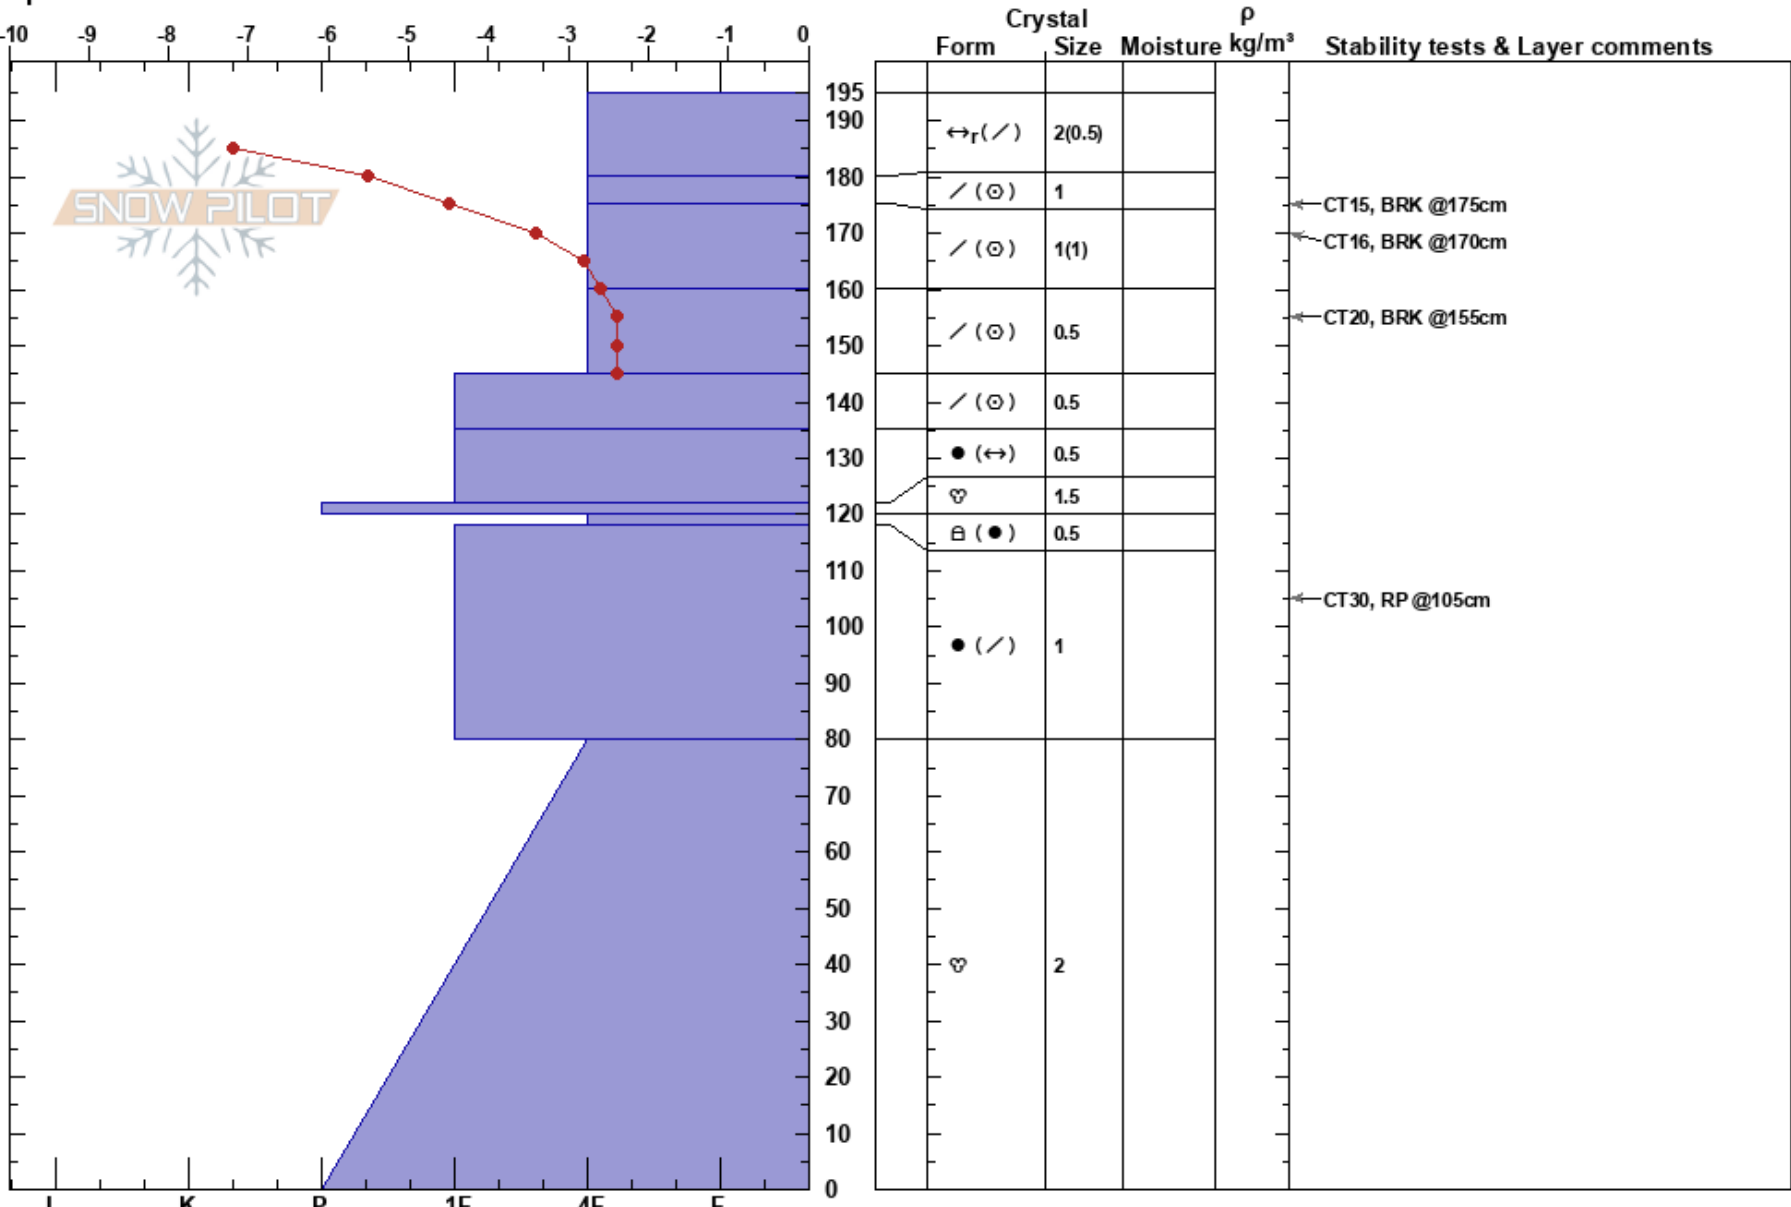

Bob's Knob N
 Boise Mountains
 ID
 Elevation: 6500 ft
 Aspect: N
 Specifics:

Zach Armstrong
 12/30/2024 - 11:30am
 Co-ord: 43.76115N, -116.06773W
 Slope Angle: 20°
 Wind Loading:

Stability: HS:195
 Air Temperature: -5.5°C PS: 15 120-118cm:Problematic layer
 Sky Cover: FEW
 Precipitation: NO
 Wind: Calm

Notes: Bogus Basin SNOTEL (6,340') reported 2.5 cm on 12/25, 33 cm on 12/27, 10 cm on 12/28, and 2.5 cm on 12/29.