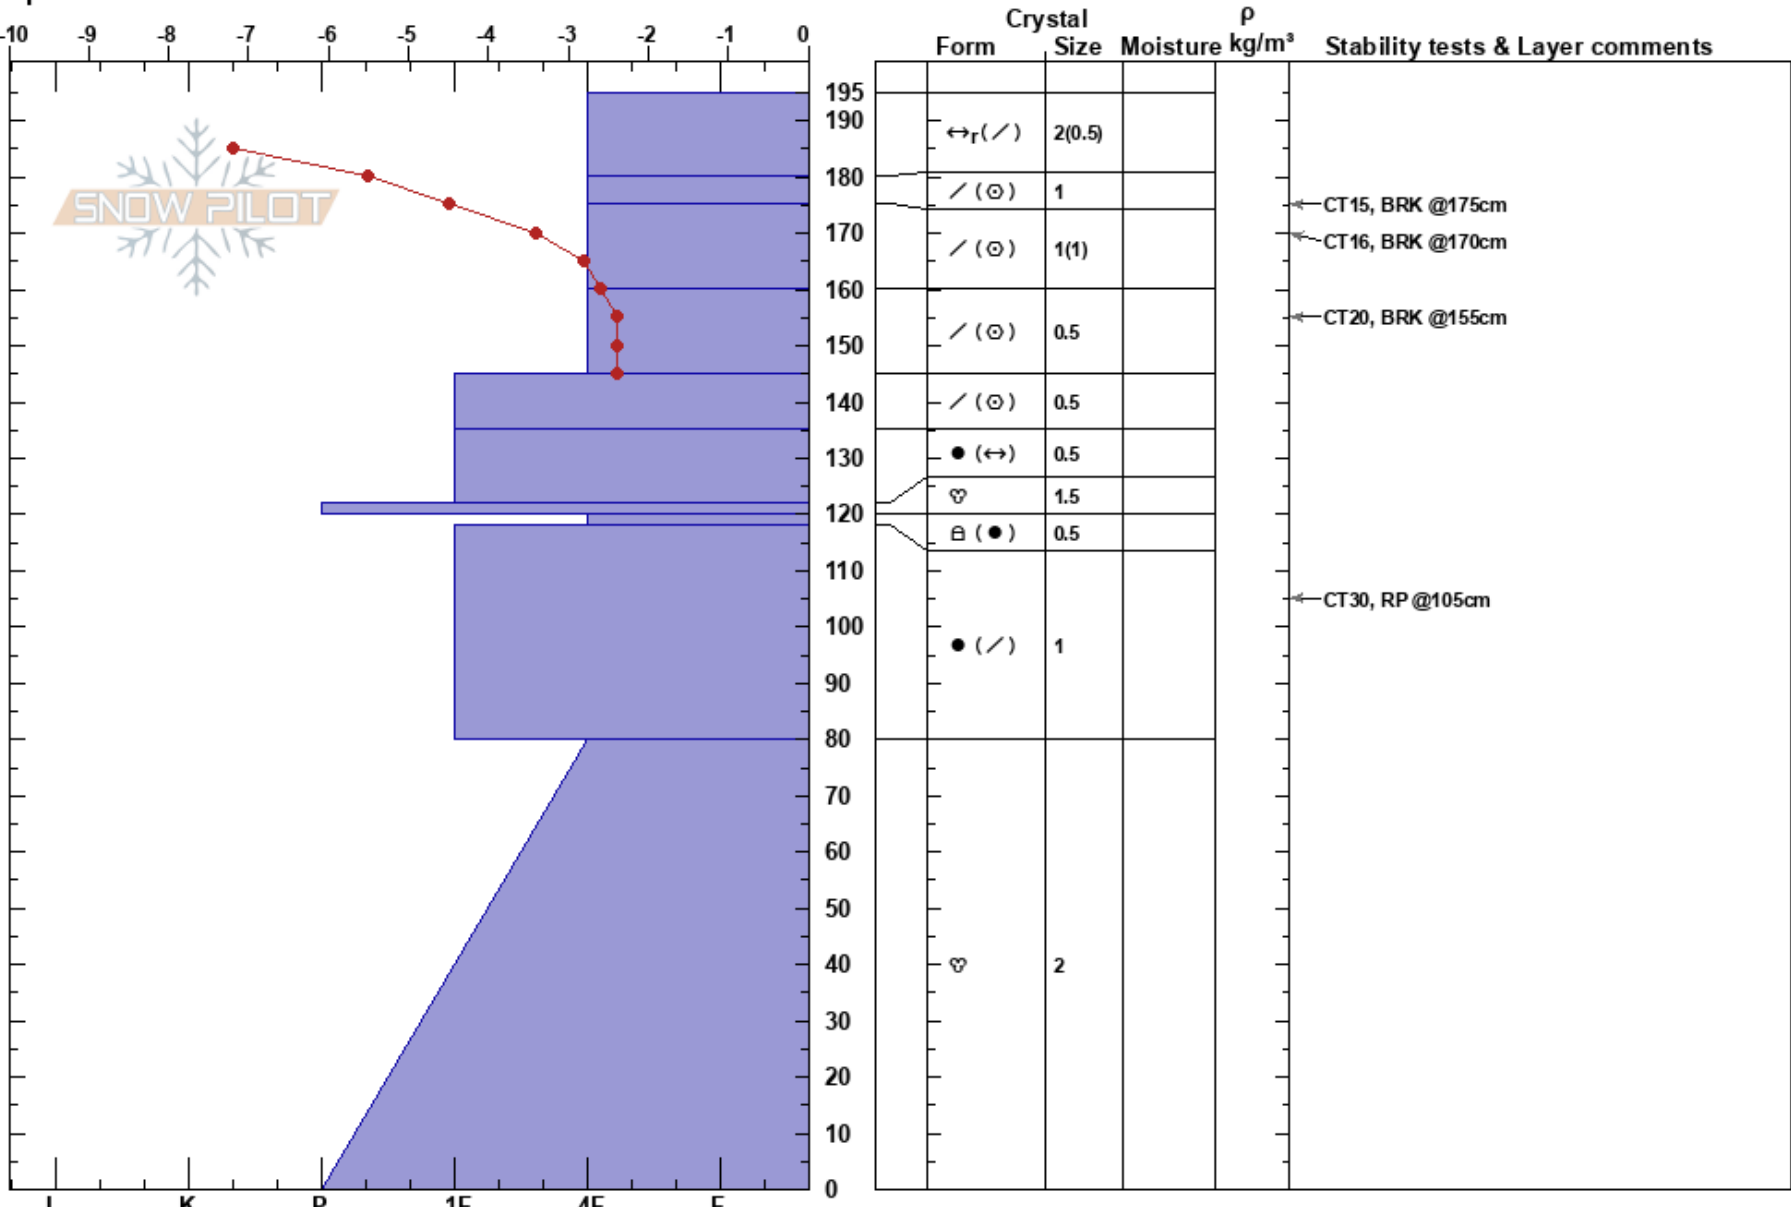

Bob's Knob N  
 Boise Mountains  
 ID  
 Elevation: 6500 ft  
 Aspect: N  
 Specifics:

Zach Armstrong  
 12/30/2024 - 11:30am  
 Co-ord: 43.76115N, -116.06773W  
 Slope Angle: 20°  
 Wind Loading:

Stability: HS:195  
 Air Temperature: -5.5°C PS: 15 120-118cm:Problematic layer  
 Sky Cover: FEW  
 Precipitation: NO  
 Wind: Calm

Notes: Bogus Basin SNOTEL (6,340') reported 2.5 cm on 12/25, 33 cm on 12/27, 10 cm on 12/28, and 2.5 cm on 12/29.