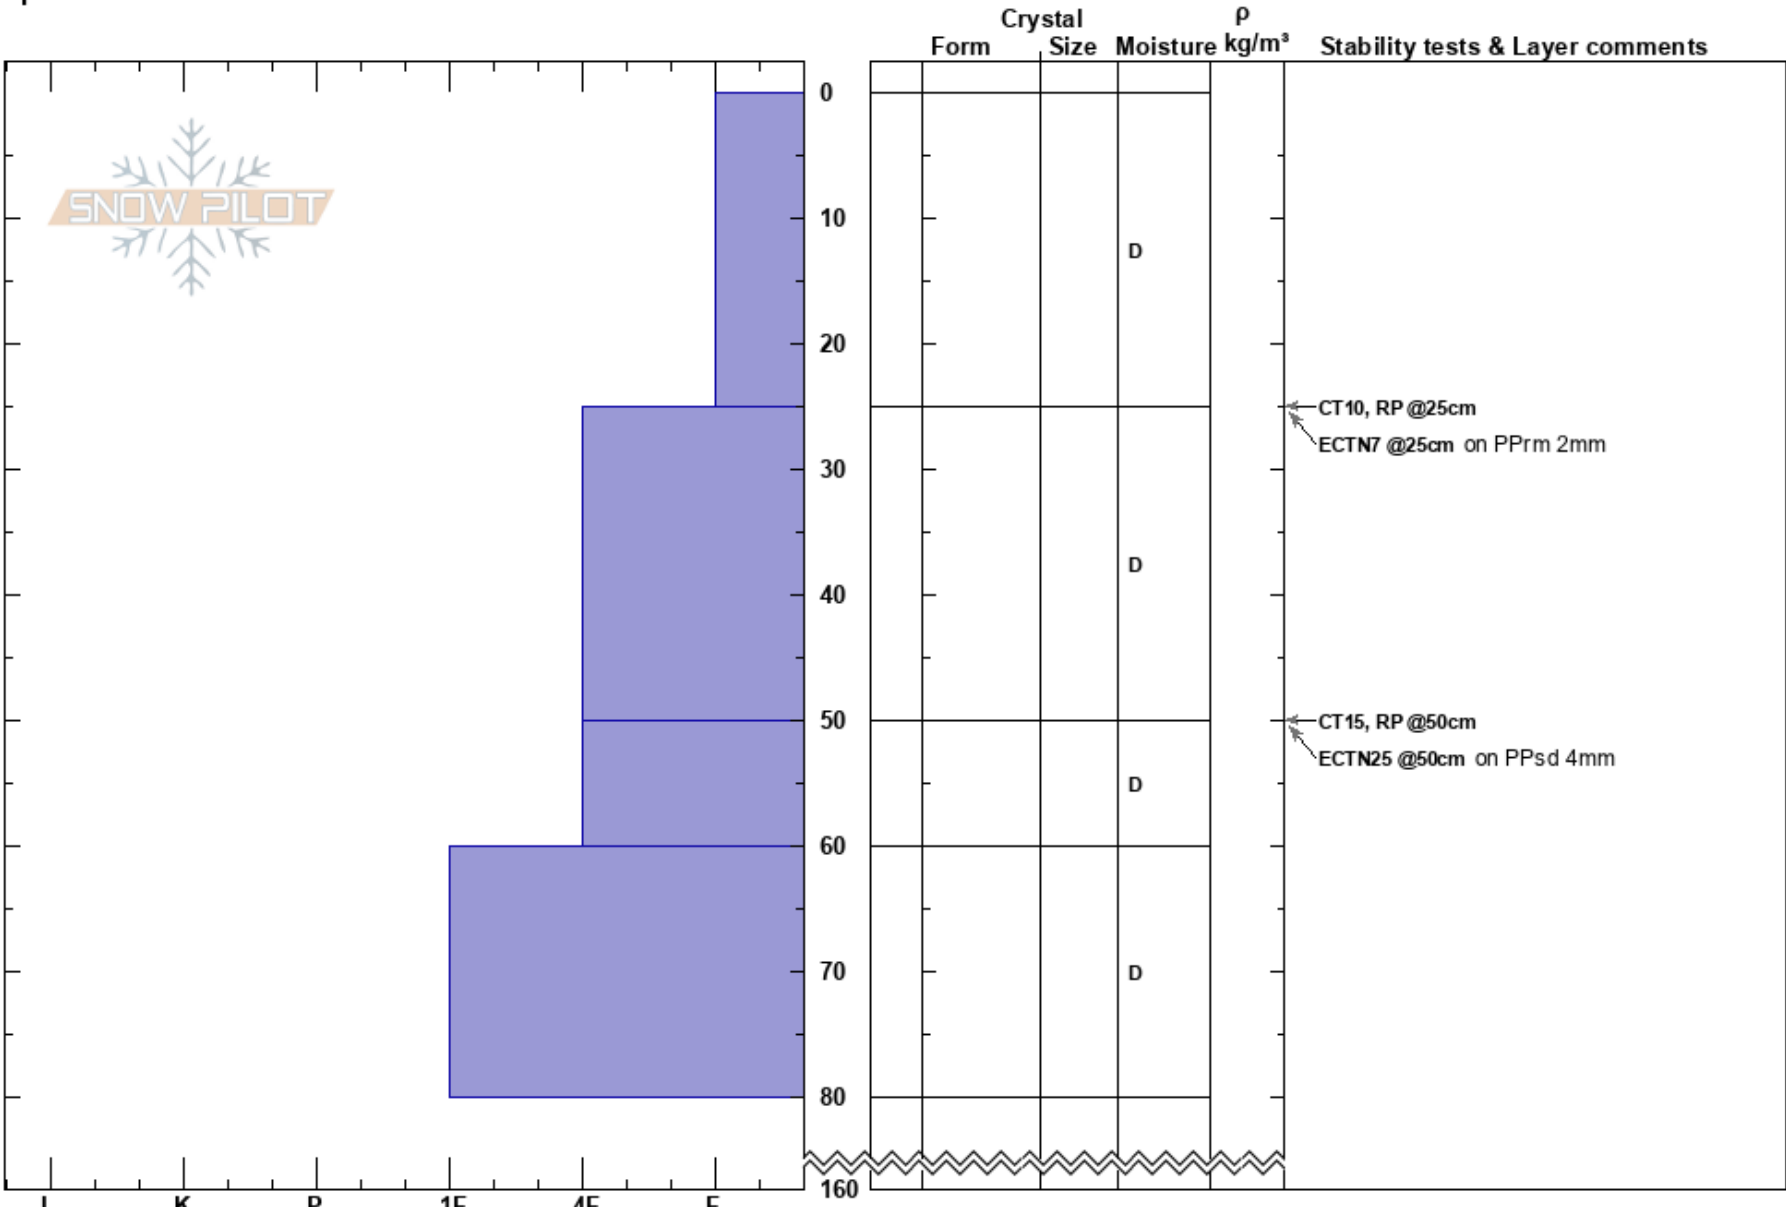

Shiribetsu NW
 Niseko Mountains
 Japan
 Elevation: 910 m
 Aspect: NW
 Specifics:

Rising Sun Guides
 30/12/2024 - 12:00
 Co-ord:
 Slope Angle: 26°
 Wind Loading:

Stability: **HS:160** **Layer Notes:**
 Air Temperature: -9.4°C
 Sky Cover: SCT
 Precipitation: NO
 Wind: W Light Breeze