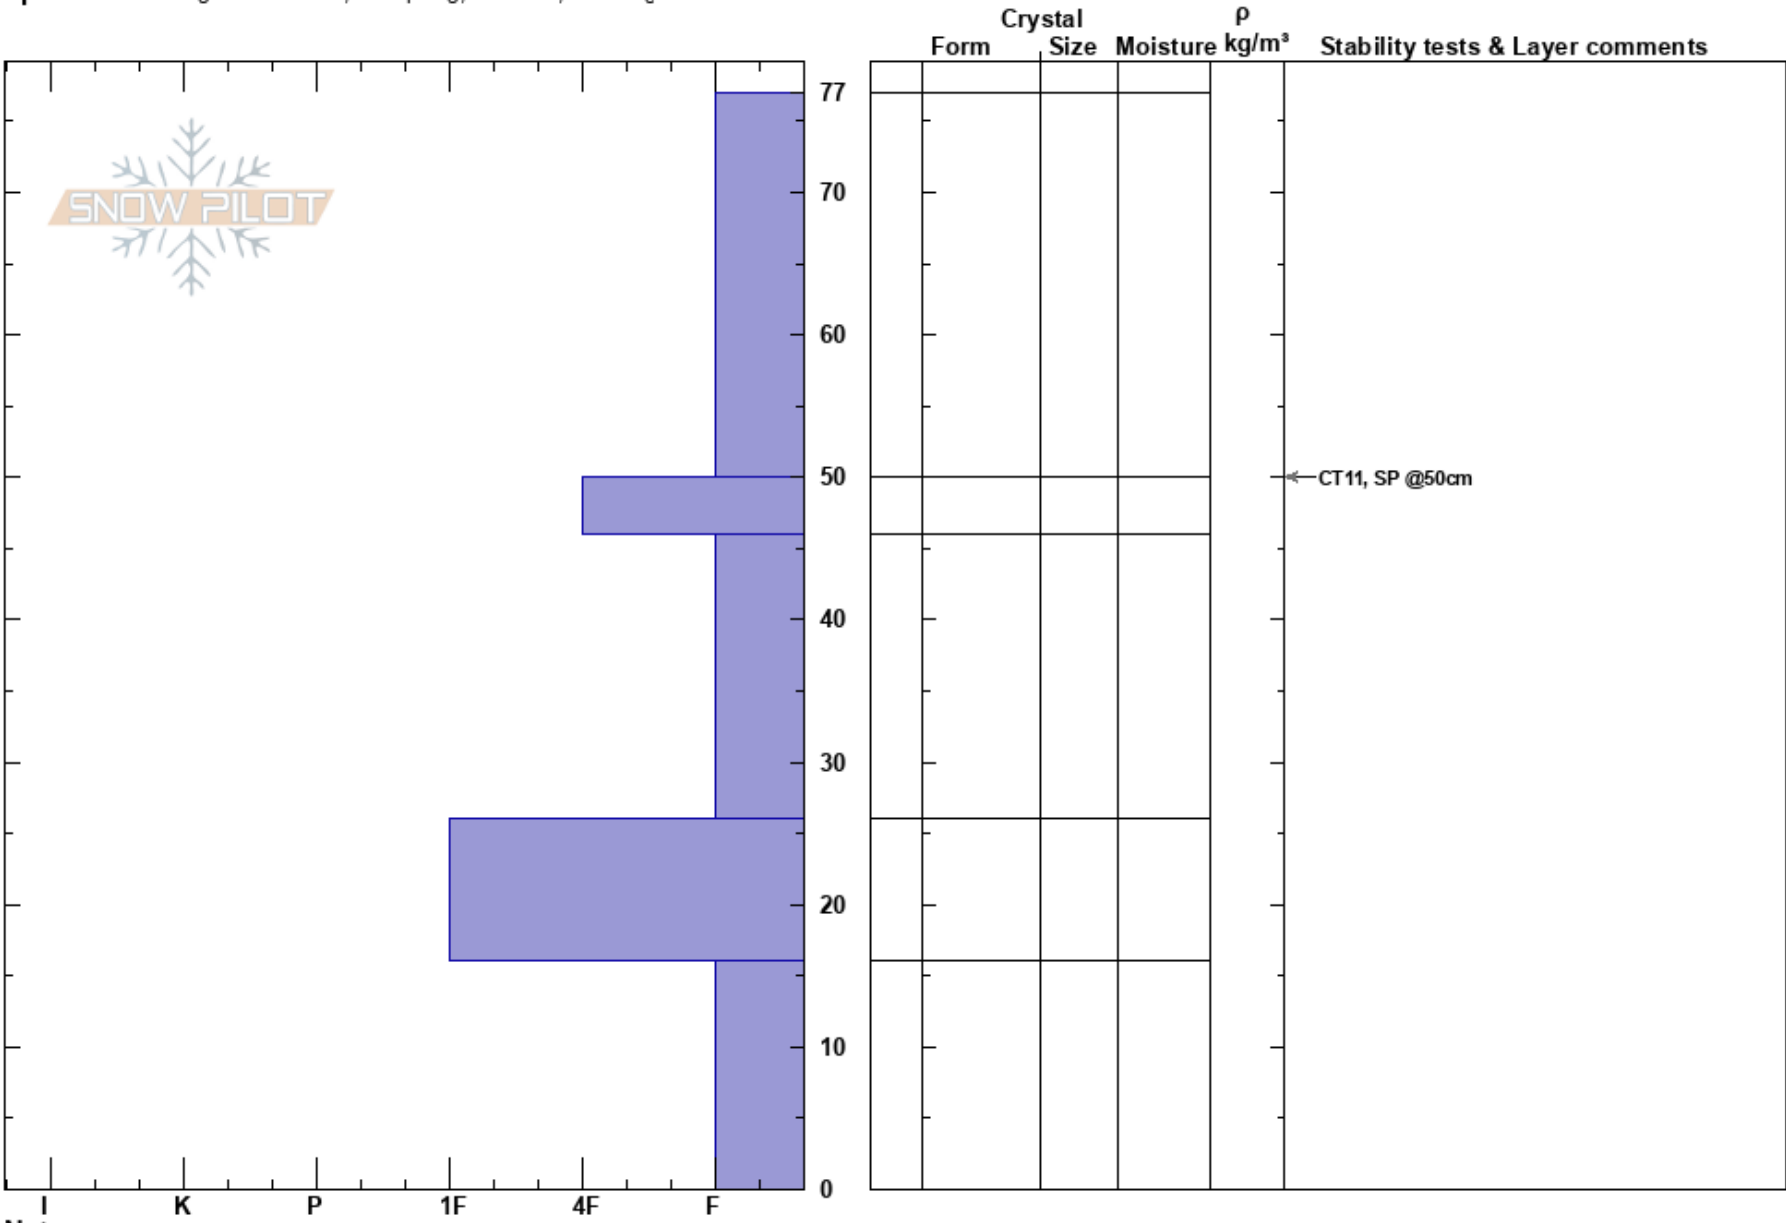

Puma Snow Pit
 Keystone
 CO
Elevation:
Aspect: SW
Specifics: Pit dug in a Ski Area; Collapsing, localized; Cracking

jamie carter
 12/29/2024 - 12:00pm
Co-ord:
Slope Angle:
Wind Loading: yes

Stability:
Air Temperature:
Sky Cover: FEW
Precipitation: NO
Wind: Calm

HS:77

PF:50

PS:77

Layer Notes:

Notes: