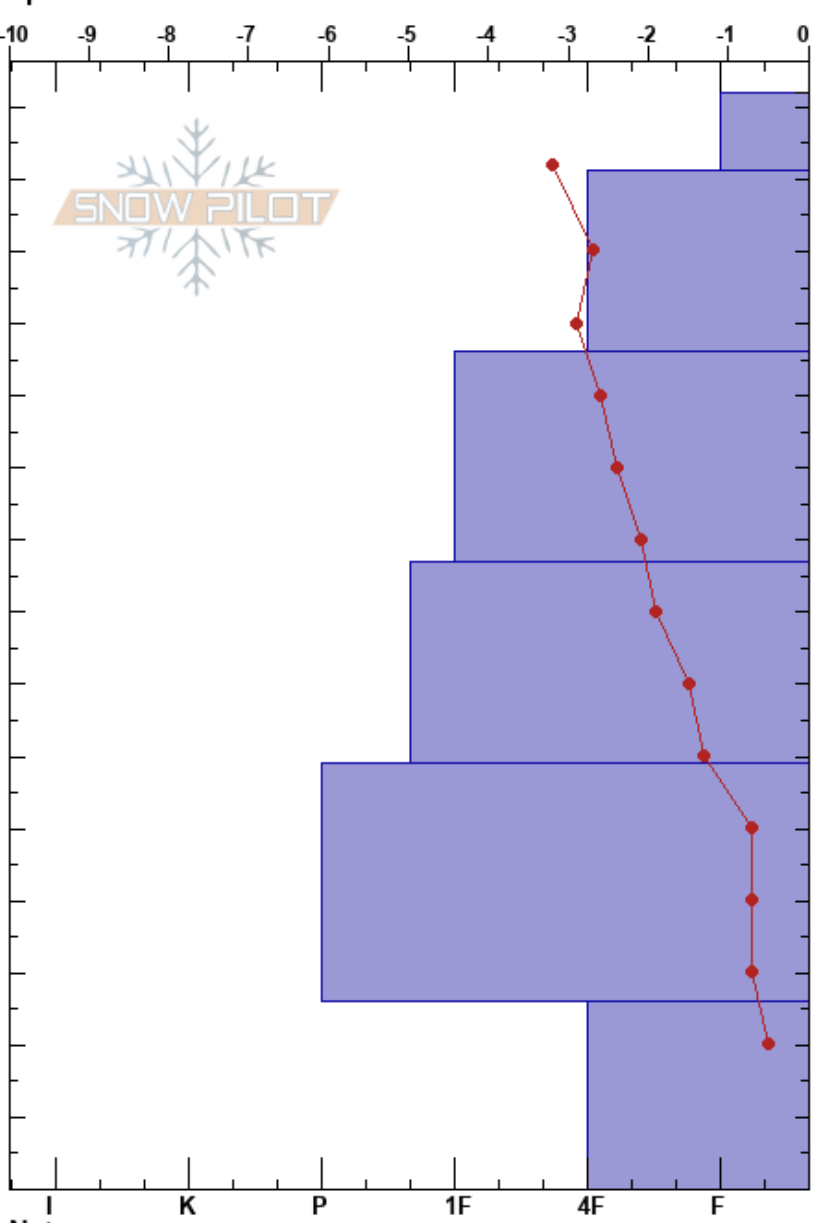

Galena Wx Station
 Monashee
 BC
 Elevation: 1570 m
 Aspect: SE
 Specifics:

Houston Clark
 29/12/2024 - 11:33
 Co-ord:
 Slope Angle: 10°
 Wind Loading:

Stability:
 Air Temperature:
 Sky Cover: CLR
 Precipitation: NO
 Wind: Calm

HS:152
 PF:40
 Layer Notes:

Form	Crystal Size	Moisture	ρ kg/m ³	Stability tests & Layer comments
∇	10			
/ (∅)	1-2 (0.5)			
/	0.5-1			
/ (●)	0.5-1 (0.5)			← CT26, SC @105cm
●	0.3-0.5			
●	1			
⊖	1			← ECTX