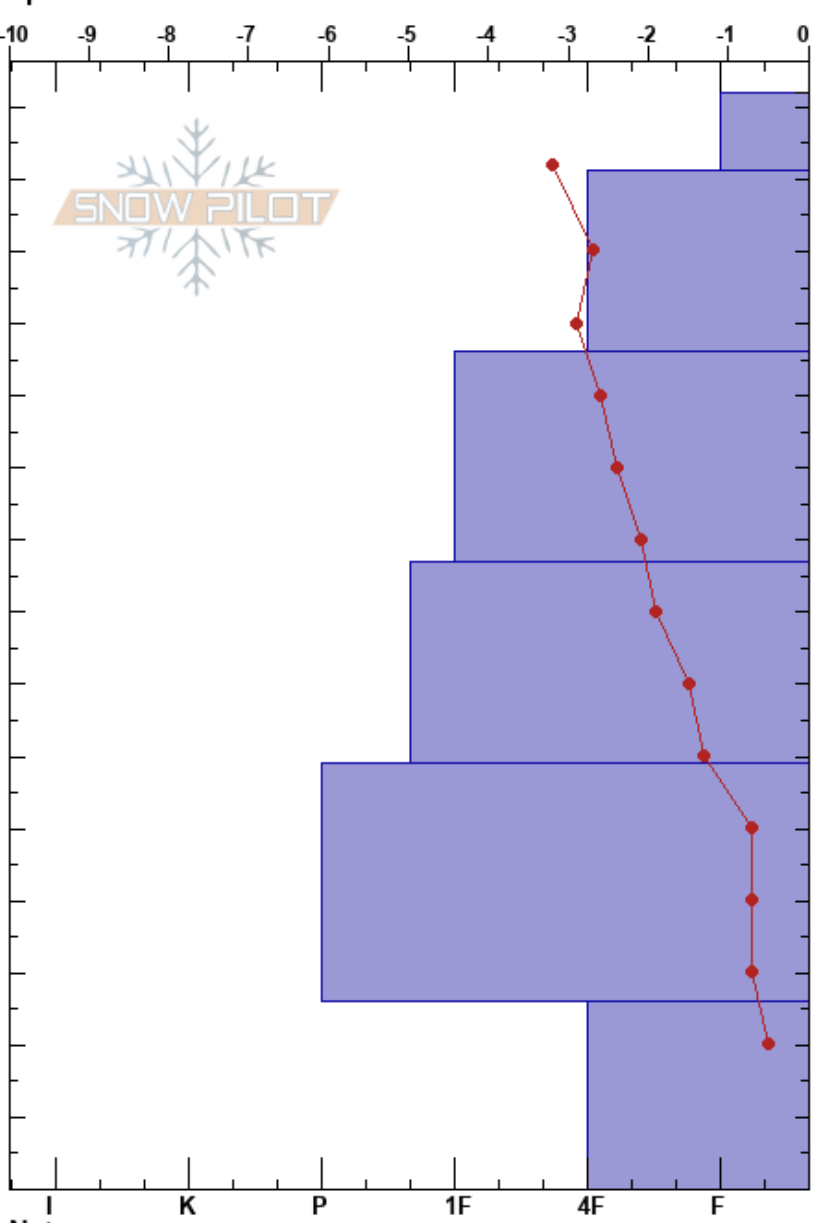

Galena Wx Station  
 Monashee  
 BC  
 Elevation: 1570 m  
 Aspect: SE  
 Specifics:

Houston Clark  
 29/12/2024 - 11:33  
 Co-ord:  
 Slope Angle: 10°  
 Wind Loading:

Stability:  
 Air Temperature:  
 Sky Cover: CLR  
 Precipitation: NO  
 Wind: Calm

HS:152  
 PF:40  
 Layer Notes:

Form	Crystal		Moisture	$\rho$ kg/m <sup>3</sup>	Stability tests & Layer comments
	Size				
∇	10				
/ (∅)	1-2(0.5)				
/	0.5-1				
/ (●)	0.5-1 (0.5)				← CT26, SC @105cm
●	0.3-0.5				
●	1				
⊖	1				↙ ECTX