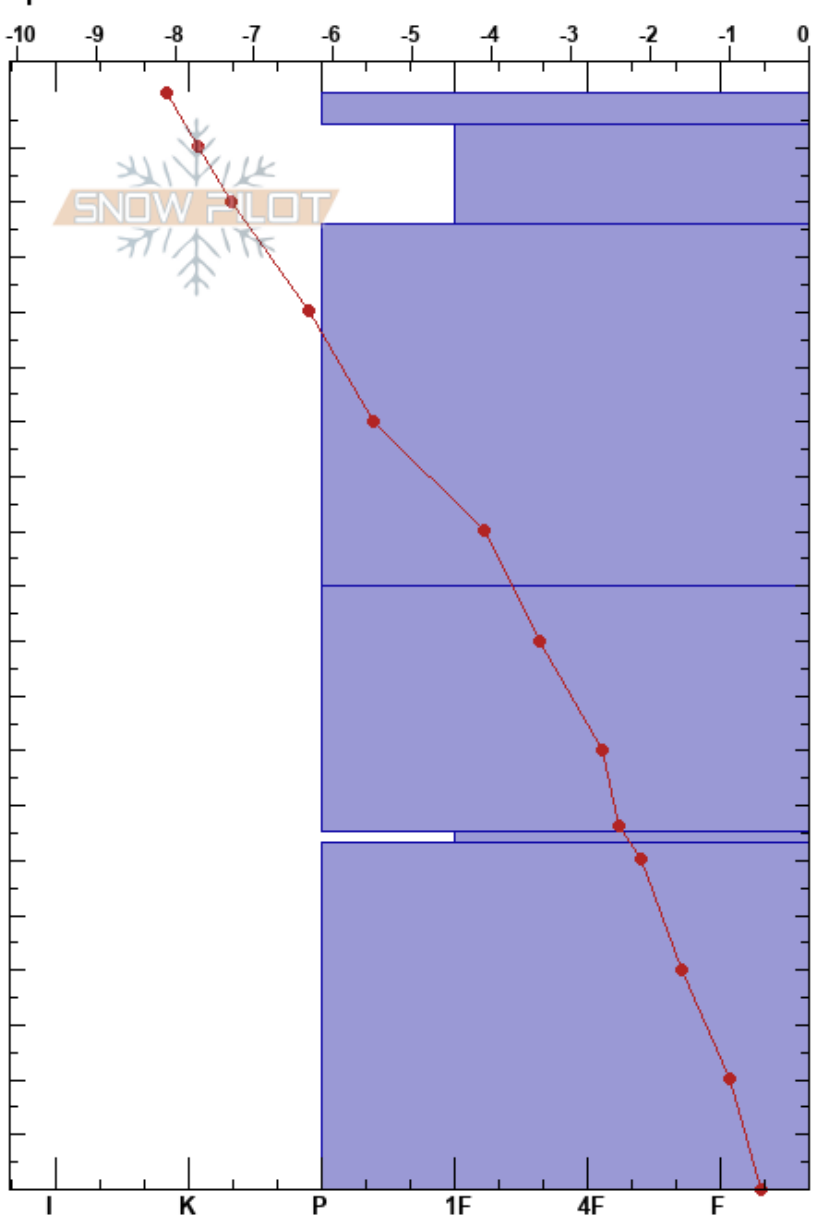

2018 02 13 PIT2 Team4
 Vakkerløfjellet
 Norway
 Elevation: 655 m
 Aspect: SE
 Specifics:

Geir Isaksen
 13/02/2018 - 13:00
 Co-ord: 34W CB 92682 58011
 Slope Angle: 32°
 Wind Loading: no

Stability:
 Air Temperature: 6.3°C
 Sky Cover: FEW
 Precipitation: NO
 Wind: S Light Breeze

HS:200
 PF:0
 Layer Notes:

Form	Crystal		ρ kg/m ³	Stability tests & Layer comments
	Size	Moisture		
•	0.3	D		
•	0.5-1	D		
•	0.5	D		
♡		D		
□	1	D		
♡		D		

ECTX
 CTN

Notes: