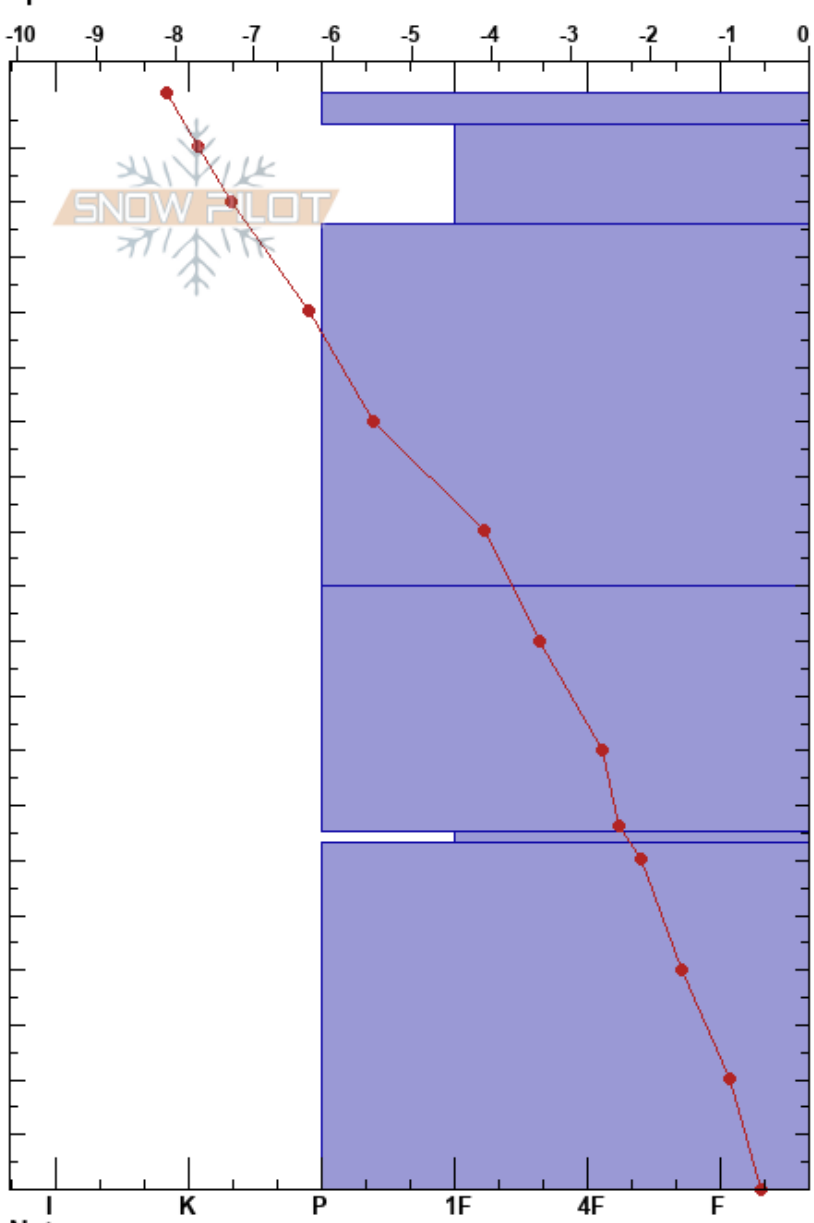

2018 02 13 PIT2 Team4
 Vakkerløfjellet
 Norway
 Elevation: 655 m
 Aspect: SE
 Specifics:

Geir Isaksen
 13/02/2018 - 13:00
 Co-ord: 34W CB 92682 58011
 Slope Angle: 32°
 Wind Loading: no

Stability:
 Air Temperature: 6.3°C
 Sky Cover: FEW
 Precipitation: NO
 Wind: S Light Breeze

HS:200
 PF:0
 Layer Notes:

Form	Crystal		ρ kg/m ³	Stability tests & Layer comments
	Size	Moisture		
•	0.3	D		
•	0.5-1	D		
•	0.5	D		
♡		D		
□	1	D		
♡		D		

ECTX
 CTN

Notes: