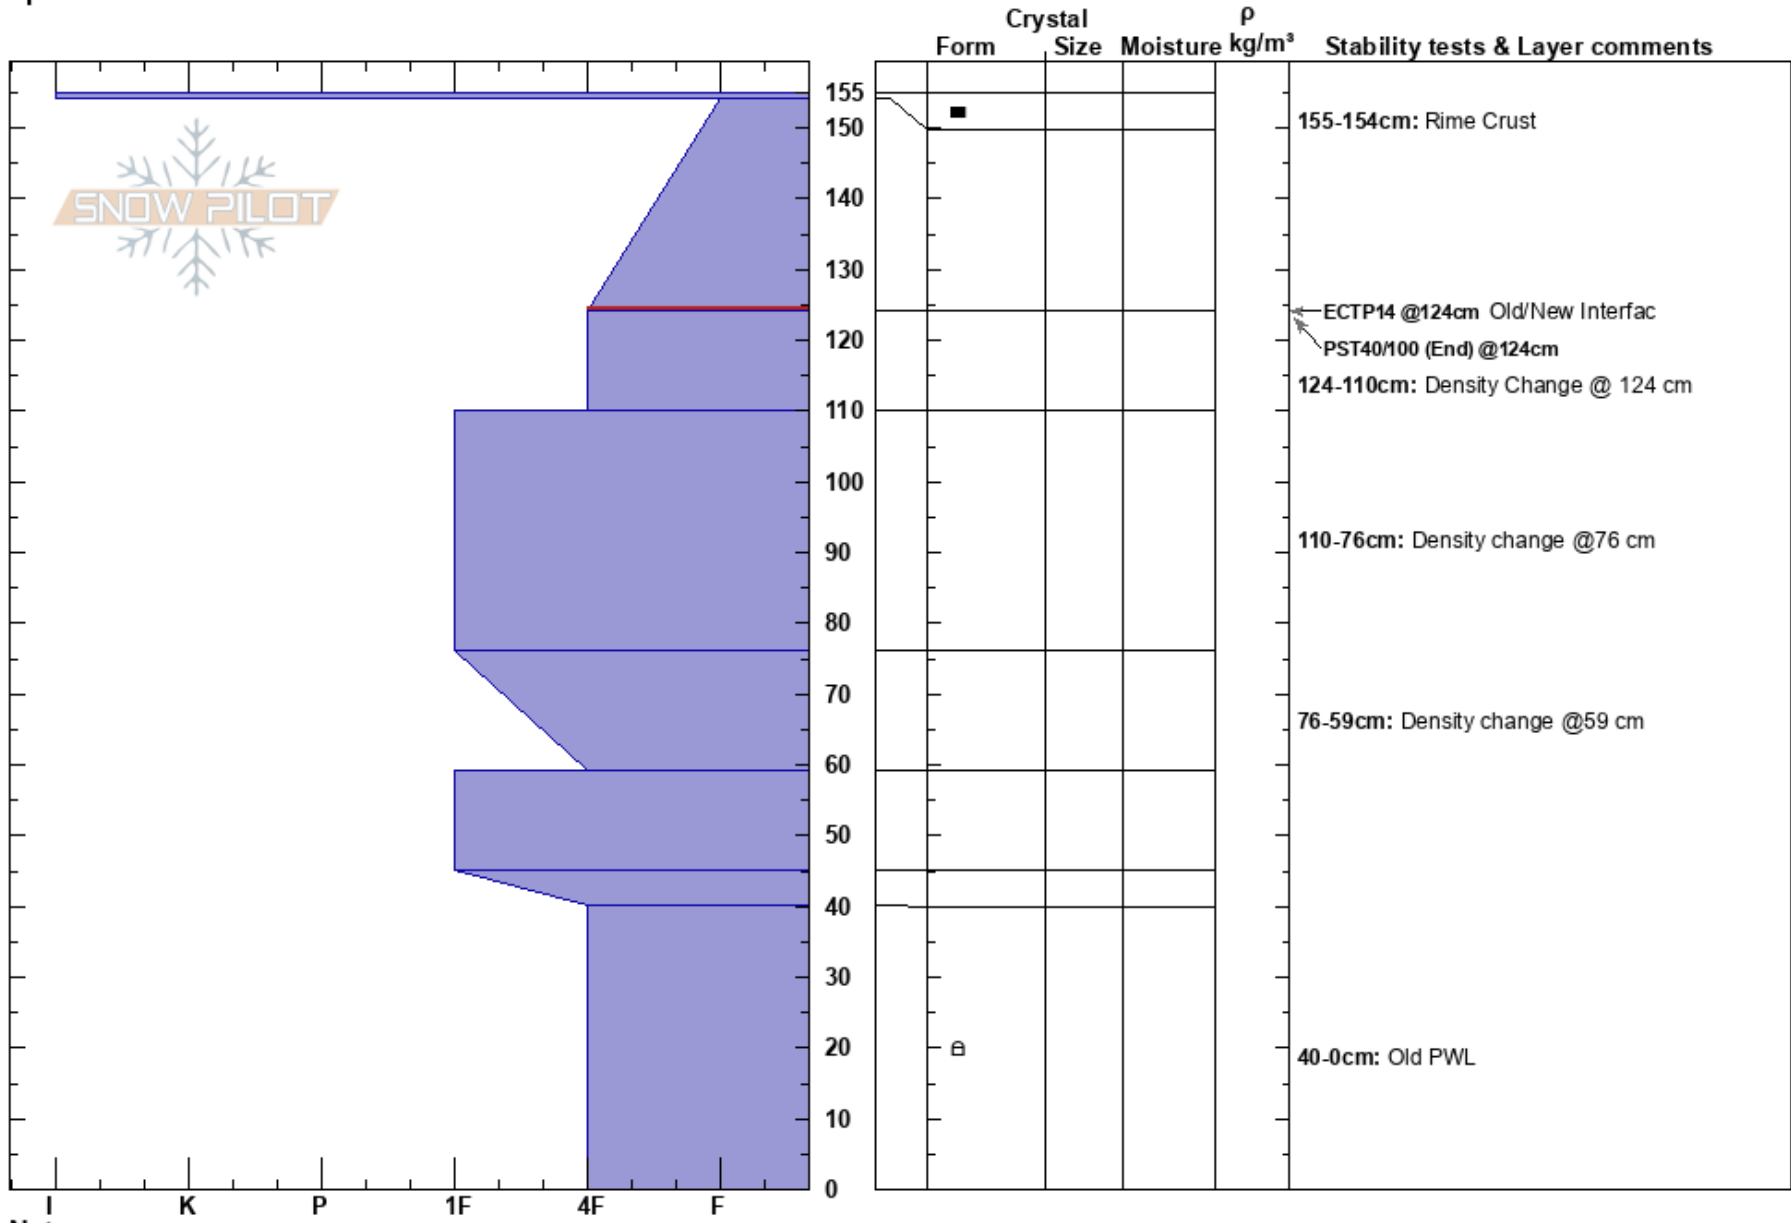

Cutler Ridge  
 Wasatch Range  
 UT  
 Elevation: 7600 ft  
 Aspect: N  
 Specifics:

David Leydet  
 12/29/2024 - 11:00am  
 Co-ord: 41.37620N, -111.94358W  
 Slope Angle: 22°  
 Wind Loading: no

Stability:  
 Air Temperature: 32°F  
 Sky Cover: BKN  
 Precipitation: NO  
 Wind: S Light Breeze

HS:155  
 Layer Notes:  
 155-154cm: Rime Crust  
 154-124cm: Problematic layer  
 124-110cm: Density Change @ 124 cm  
 110-76cm: Density change @76 cm  
 76-59cm: Density change @59 cm  
 [More Layer Comments below]

Notes: . Additional Layer Comments: 0-40cm: Old PWL;