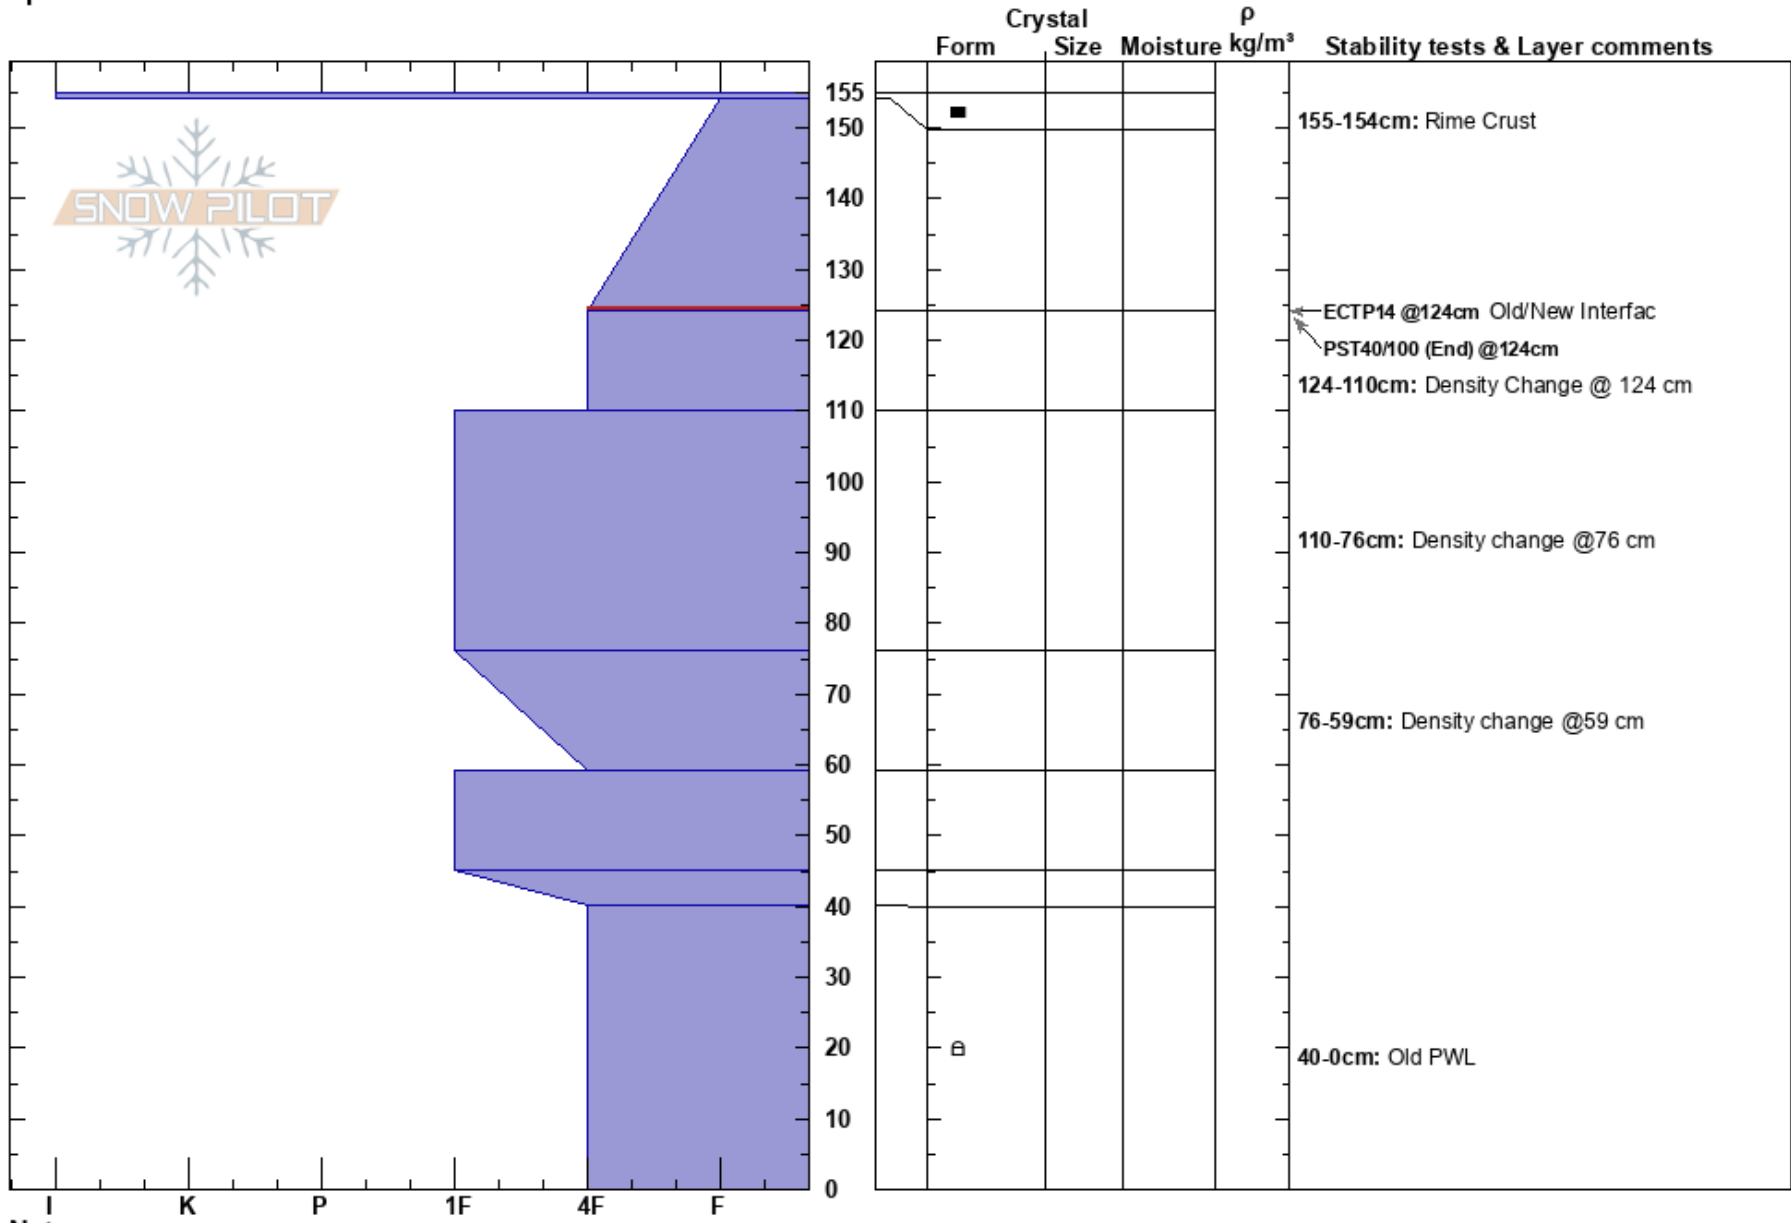

Cutler Ridge
 Wasatch Range
 UT
 Elevation: 7600 ft
 Aspect: N
 Specifics:

David Leydet
 12/29/2024 - 11:00am
 Co-ord: 41.37620N, -111.94358W
 Slope Angle: 22°
 Wind Loading: no

Stability:
 Air Temperature: 32°F
 Sky Cover: BKN
 Precipitation: NO
 Wind: S Light Breeze

HS:155
 Layer Notes:
 155-154cm: Rime Crust
 154-124cm: Problematic layer
 124-110cm: Density Change @ 124 cm
 110-76cm: Density change @76 cm
 76-59cm: Density change @59 cm
 [More Layer Comments below]

Notes: . Additional Layer Comments: 0-40cm: Old PWL;