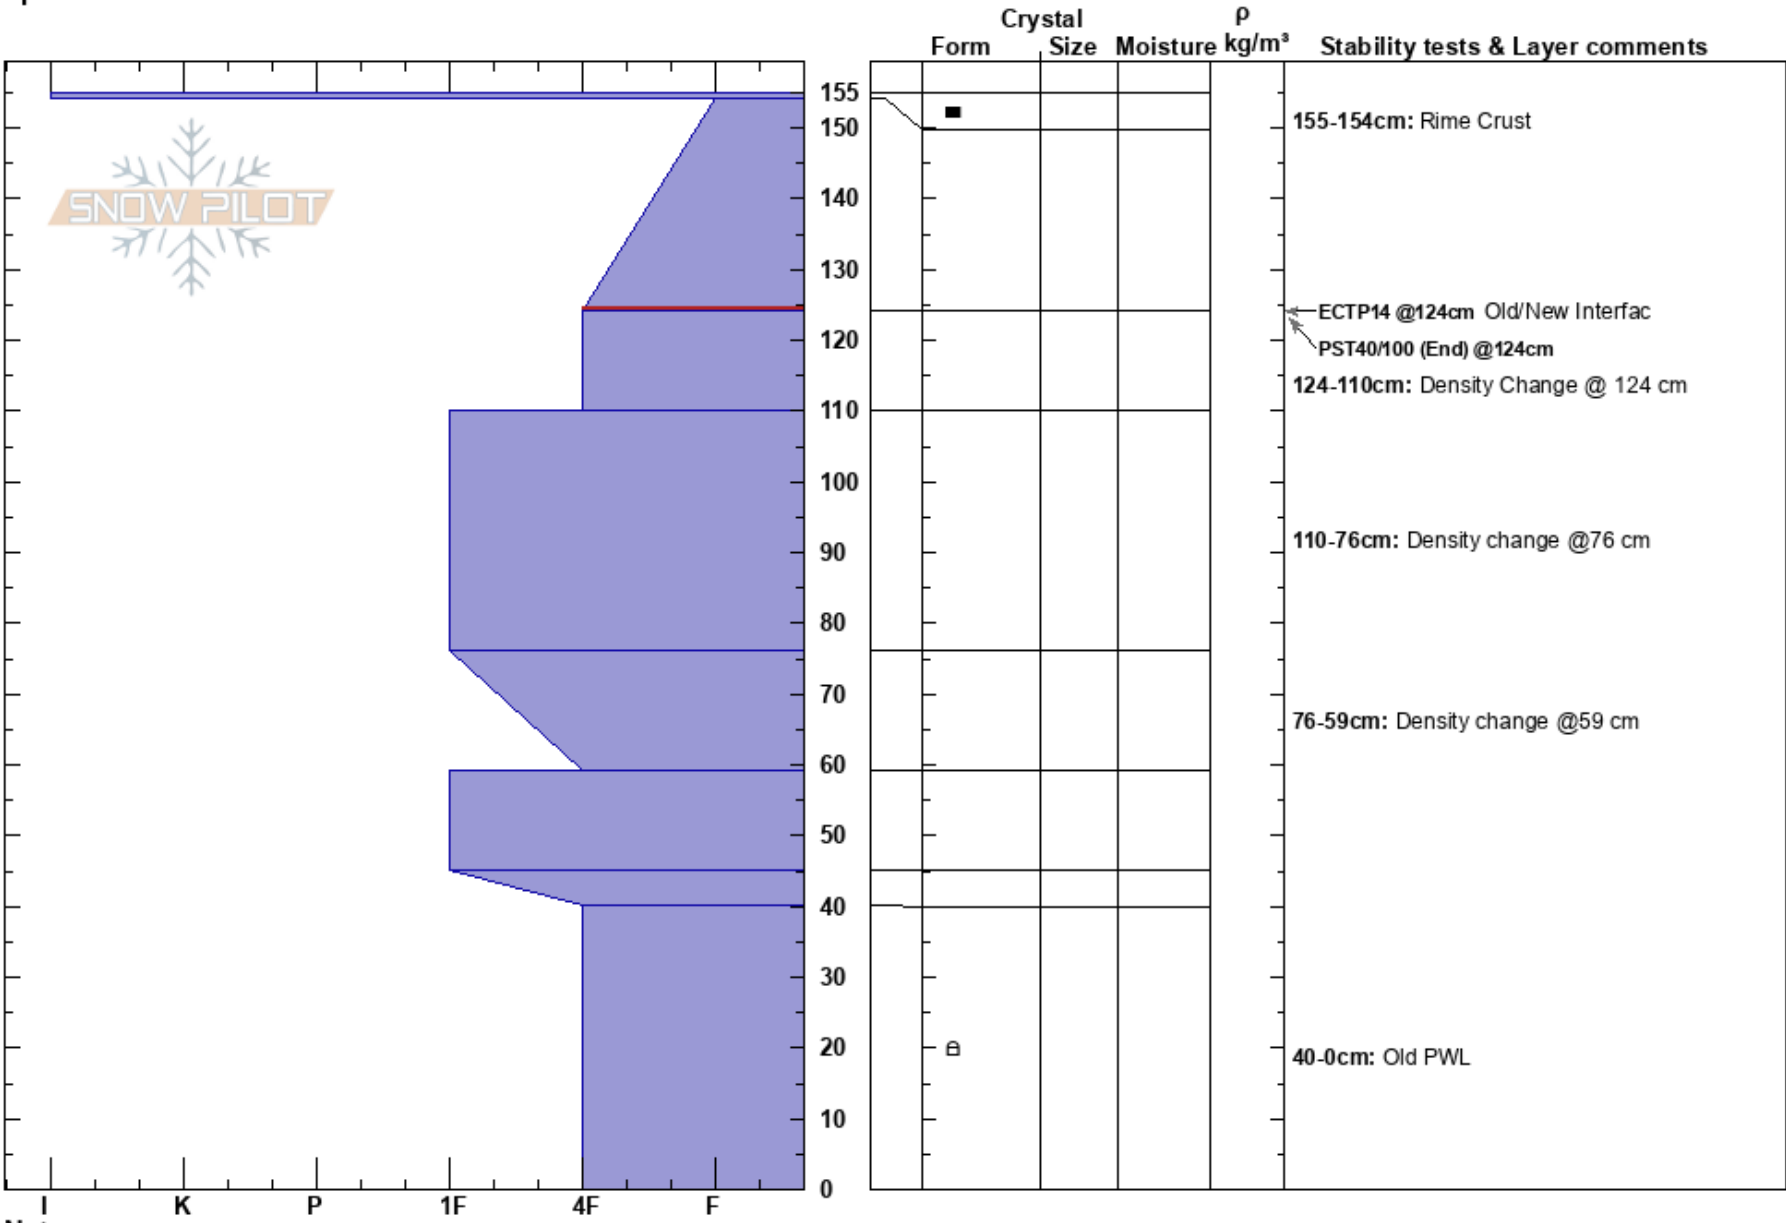

Cutler Ridge  
 Wasatch Range  
 UT  
 Elevation: 7600 ft  
 Aspect: N  
 Specifics:

David Leydet  
 12/29/2024 - 11:00am  
 Co-ord: 41.37620N, -111.94358W  
 Slope Angle: 22°  
 Wind Loading: no

Stability:  
 Air Temperature: 32°F  
 Sky Cover: BKN  
 Precipitation: NO  
 Wind: S Light Breeze

HS:155  
 Layer Notes:  
 155-154cm: Rime Crust  
 154-124cm: Problematic layer  
 124-110cm: Density Change @ 124 cm  
 110-76cm: Density change @76 cm  
 76-59cm: Density change @59 cm  
 [More Layer Comments below]

Notes: . Additional Layer Comments: 0-40cm: Old PWL;