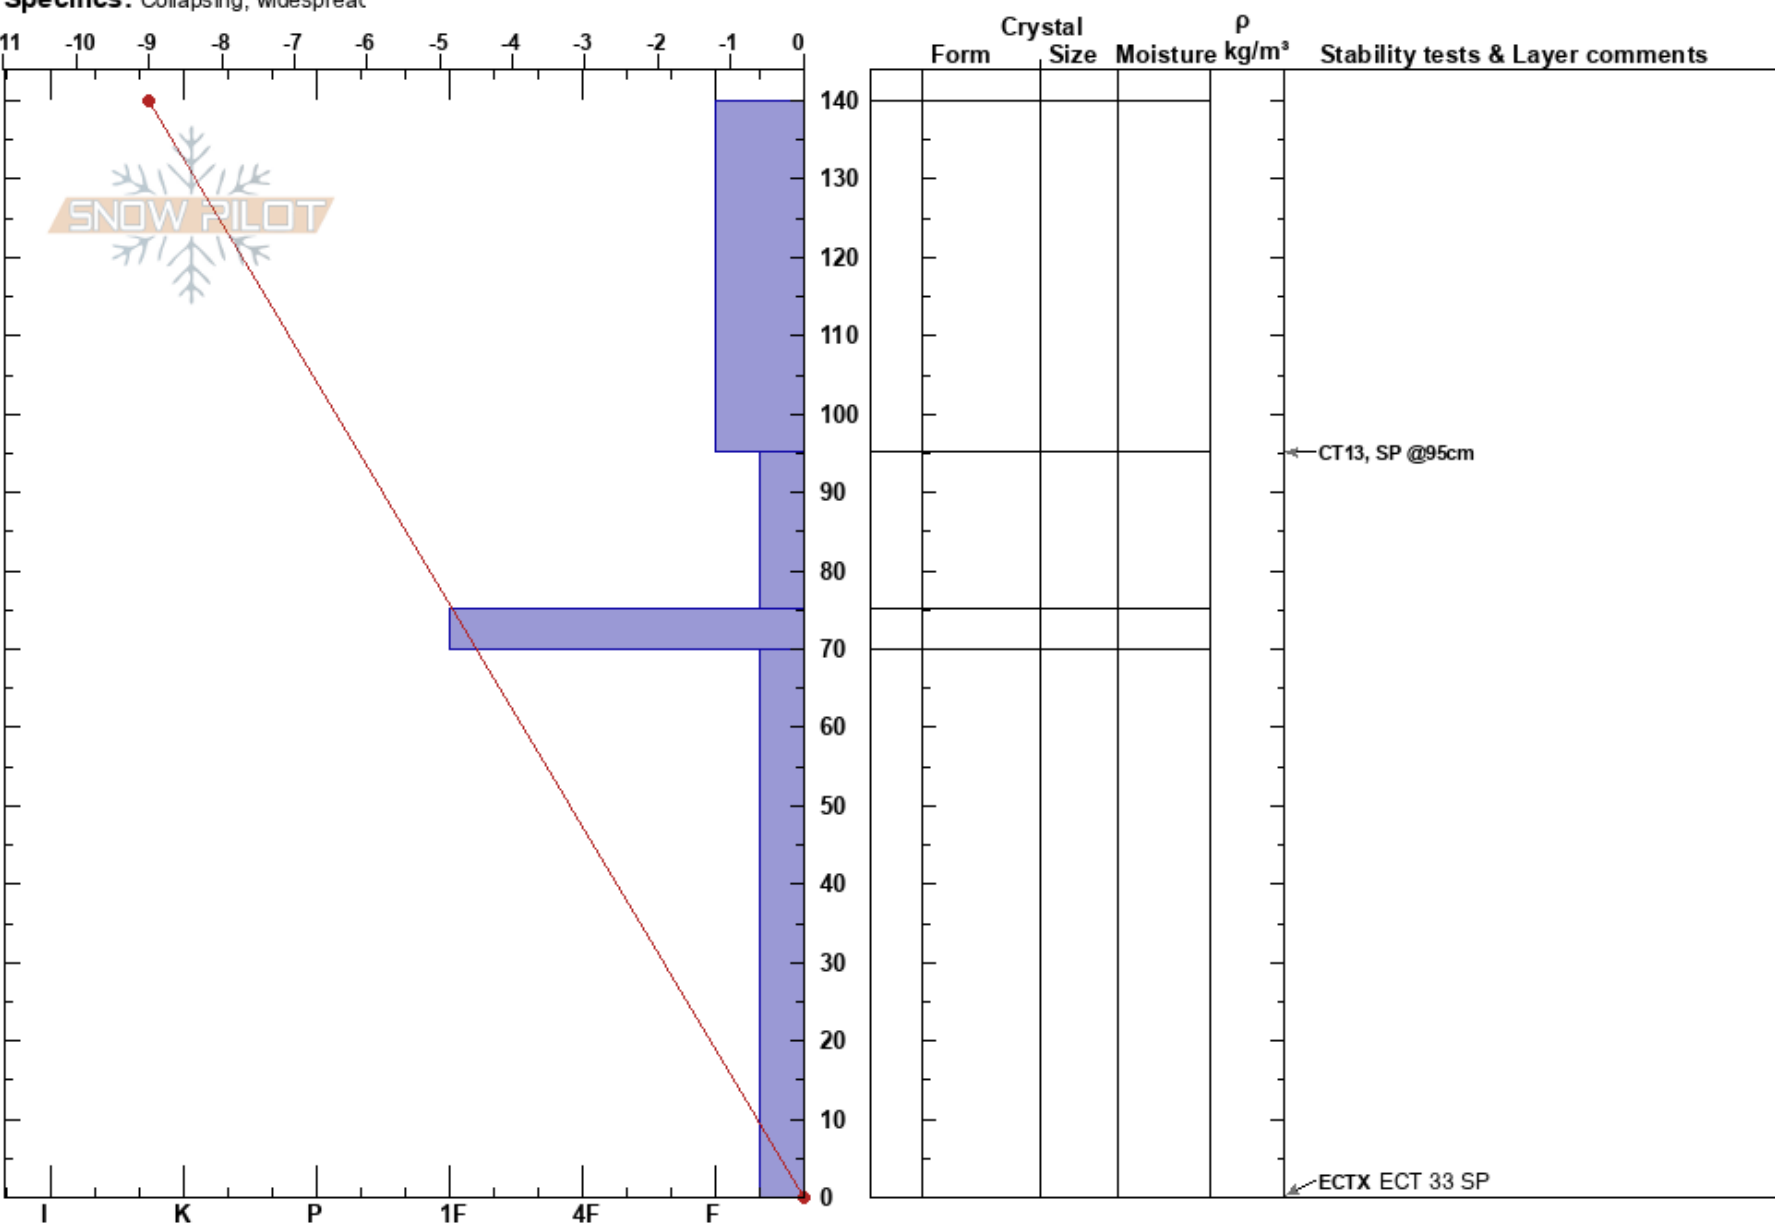

Joe  
San Juan Range  
CO  
Elevation: 11570 ft  
Aspect: 320°  
Specifics: Collapsing, widespreac

joe kinner  
12/29/2024 - 11:00am  
Co-ord: 37.88776N, -107.70562W  
Slope Angle: 13°  
Wind Loading:

Stability:  
Air Temperature:  
Sky Cover: CLR  
Precipitation: NO  
Wind: SW Light Breeze  
HS:140  
Layer Notes: