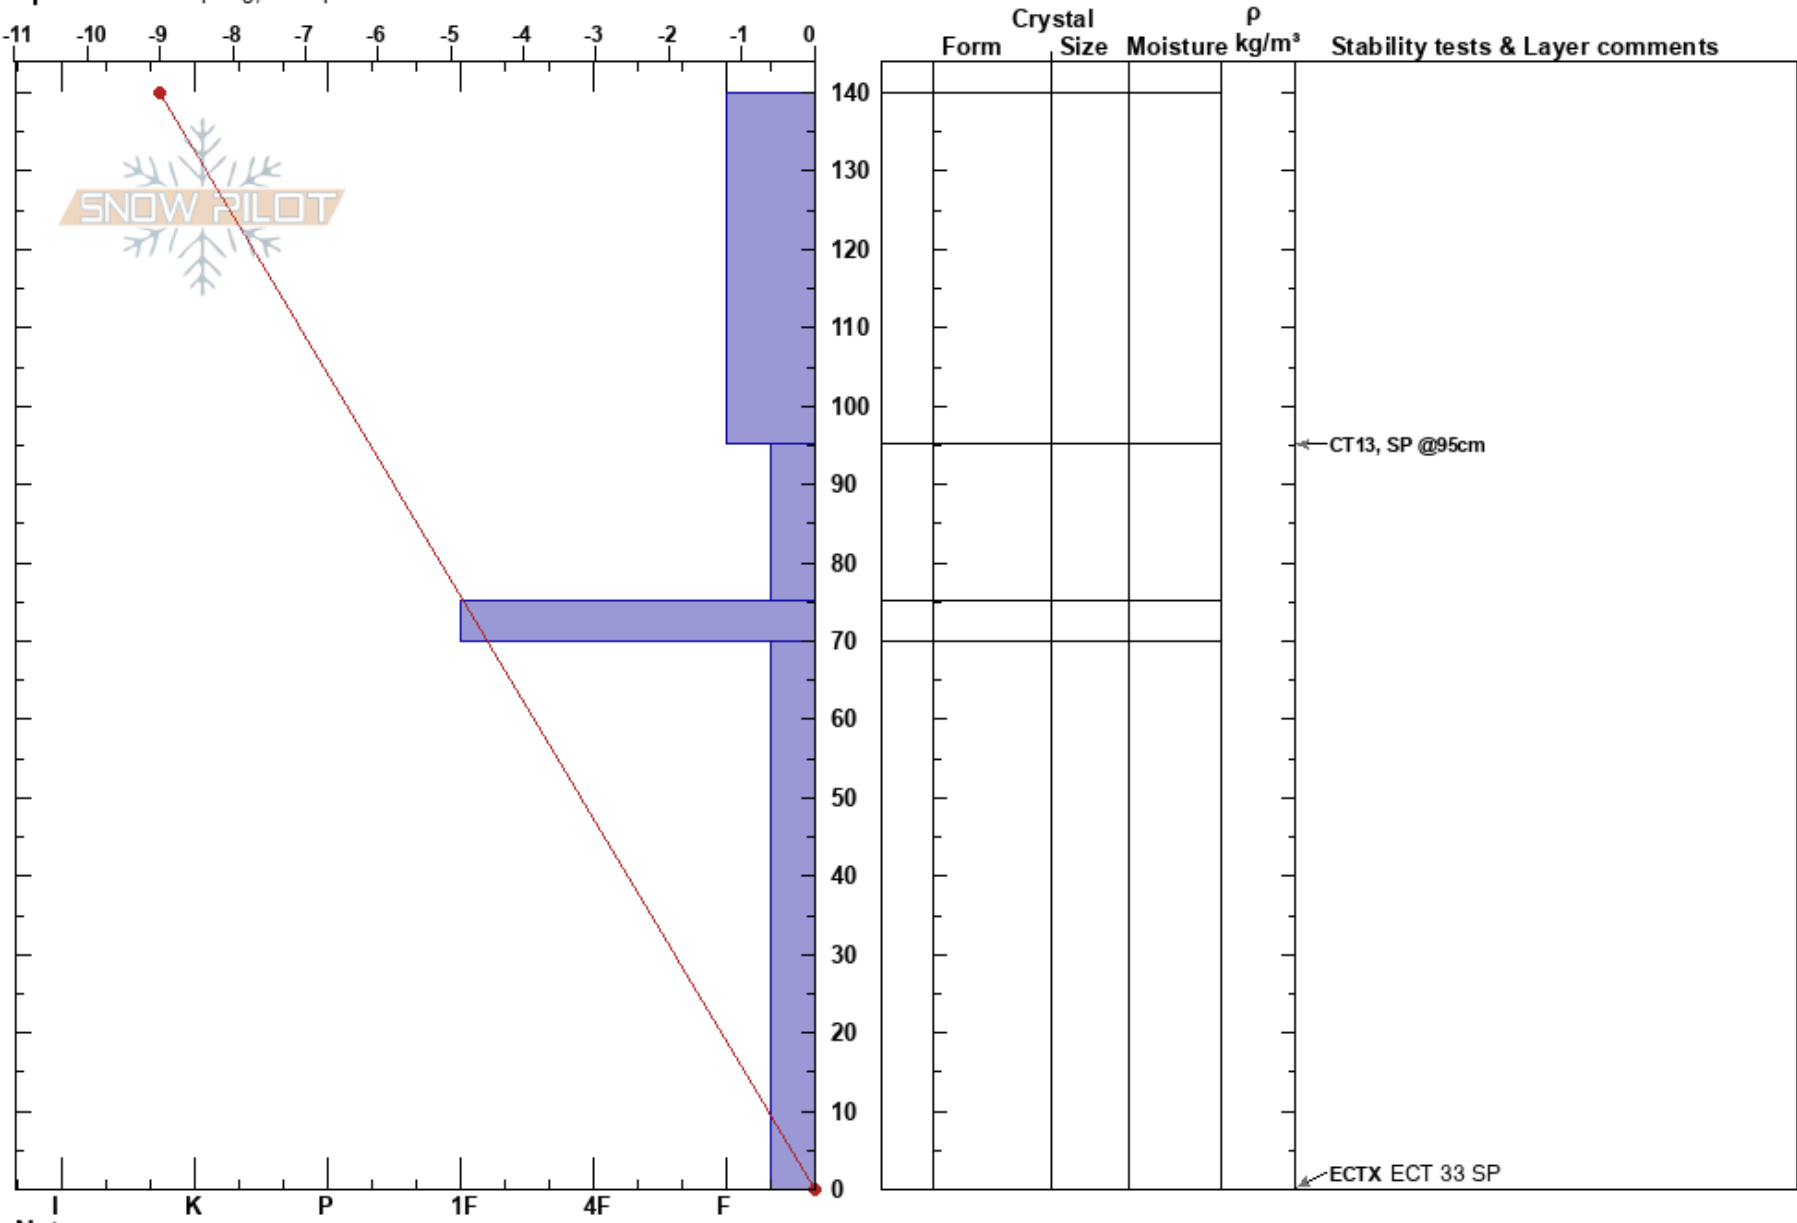

Joe
 San Juan Range
 CO
 Elevation: 11570 ft
 Aspect: 320°
 Specifics: Collapsing, widespreac

joe kinner
 12/29/2024 - 11:00am
 Co-ord: 37.88776N, -107.70562W
 Slope Angle: 13°
 Wind Loading:

Stability:
 Air Temperature:
 Sky Cover: CLR
 Precipitation: NO
 Wind: SW Light Breeze
 HS:140
 Layer Notes: