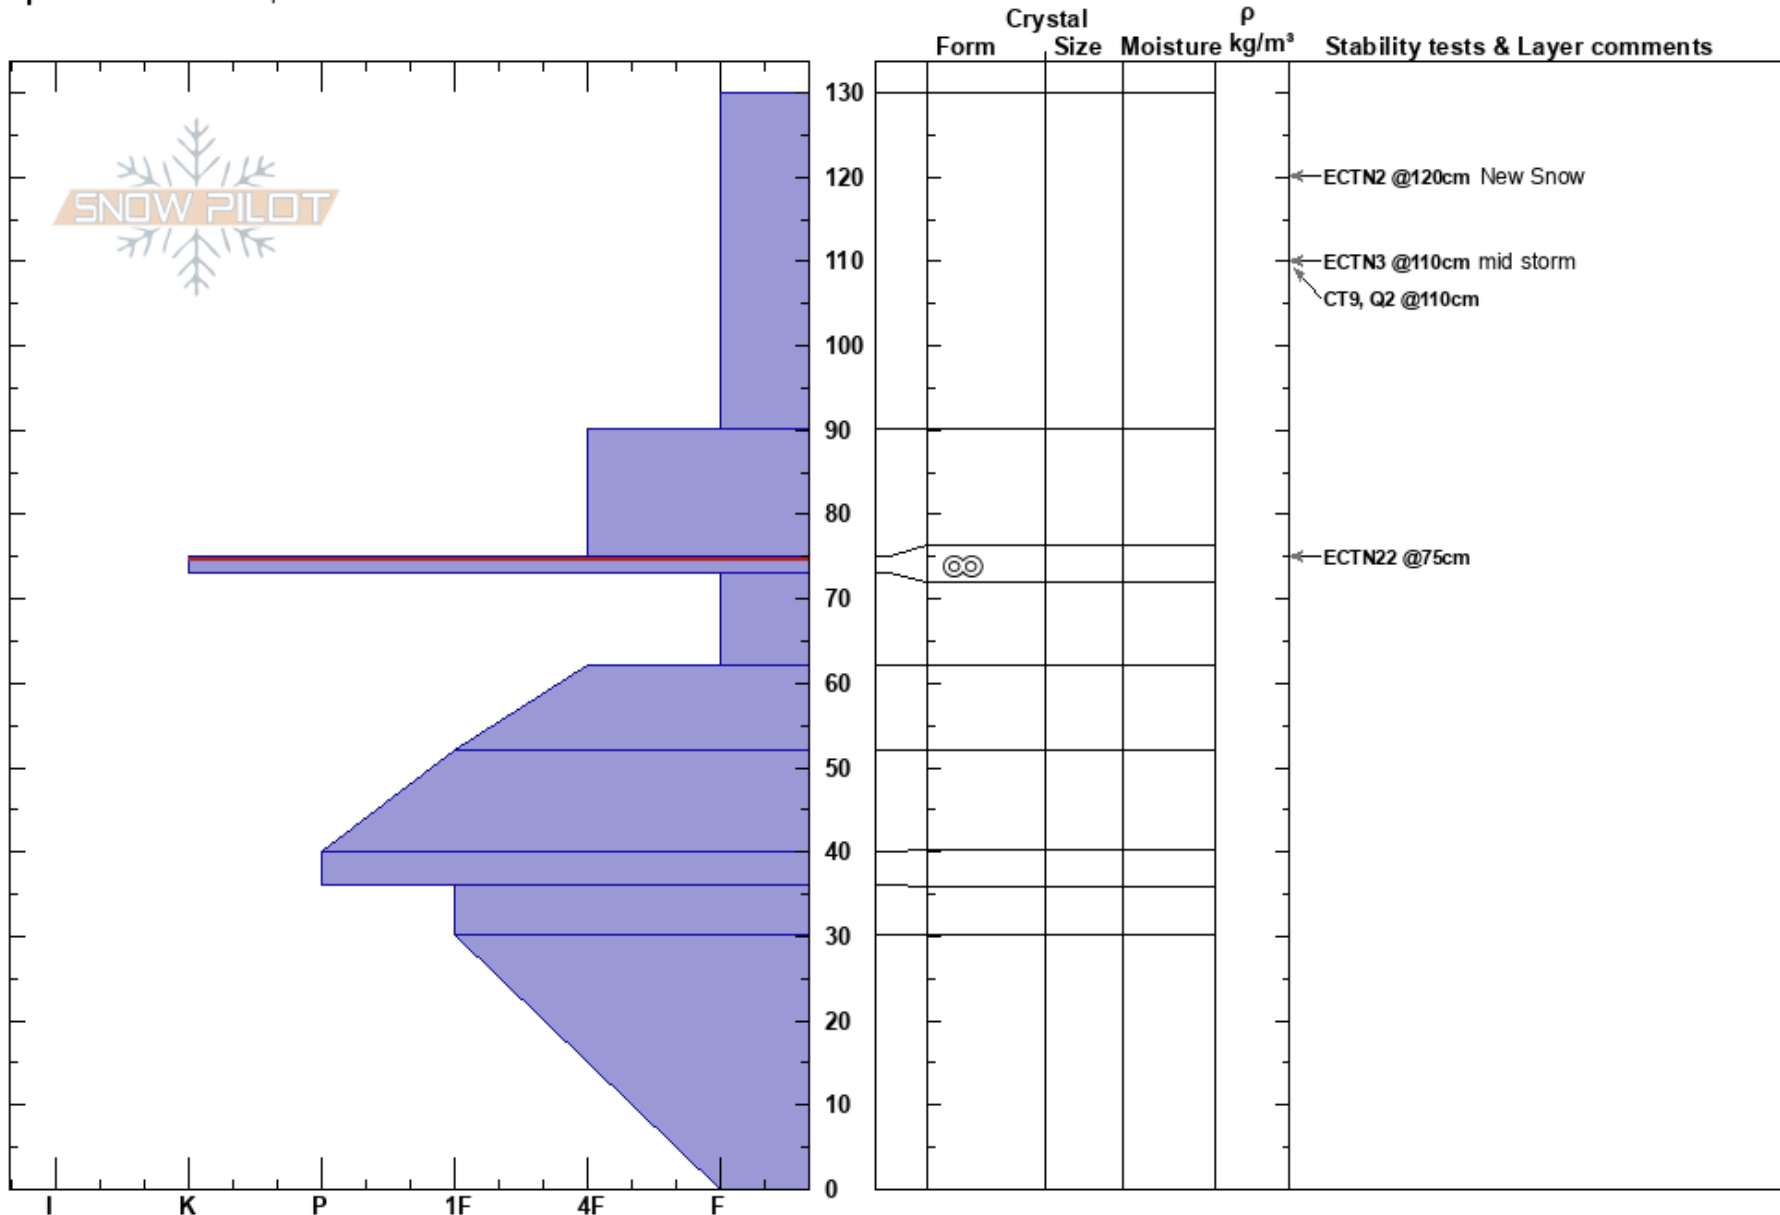

JUGHANDLE  
 Payette National Forest  
 ID  
 Elevation: 7500 ft  
 Aspect: W  
 Specifics: We skied slope

Emily Bettin  
 12/28/2024 - 1:30pm  
 Co-ord: 44.84176N, -115.96232W  
 Slope Angle: 20°  
 Wind Loading: no

Stability:  
 Air Temperature: 22°F  
 Sky Cover: OVC  
 Precipitation: NO  
 Wind: SW Moderate

HS:130  
 Layer Notes:  
 75-73cm: Problematic layer

Notes: Dug in sheltered terrain, encountered variable snow depth at pit location due to buried rocks and shrubs