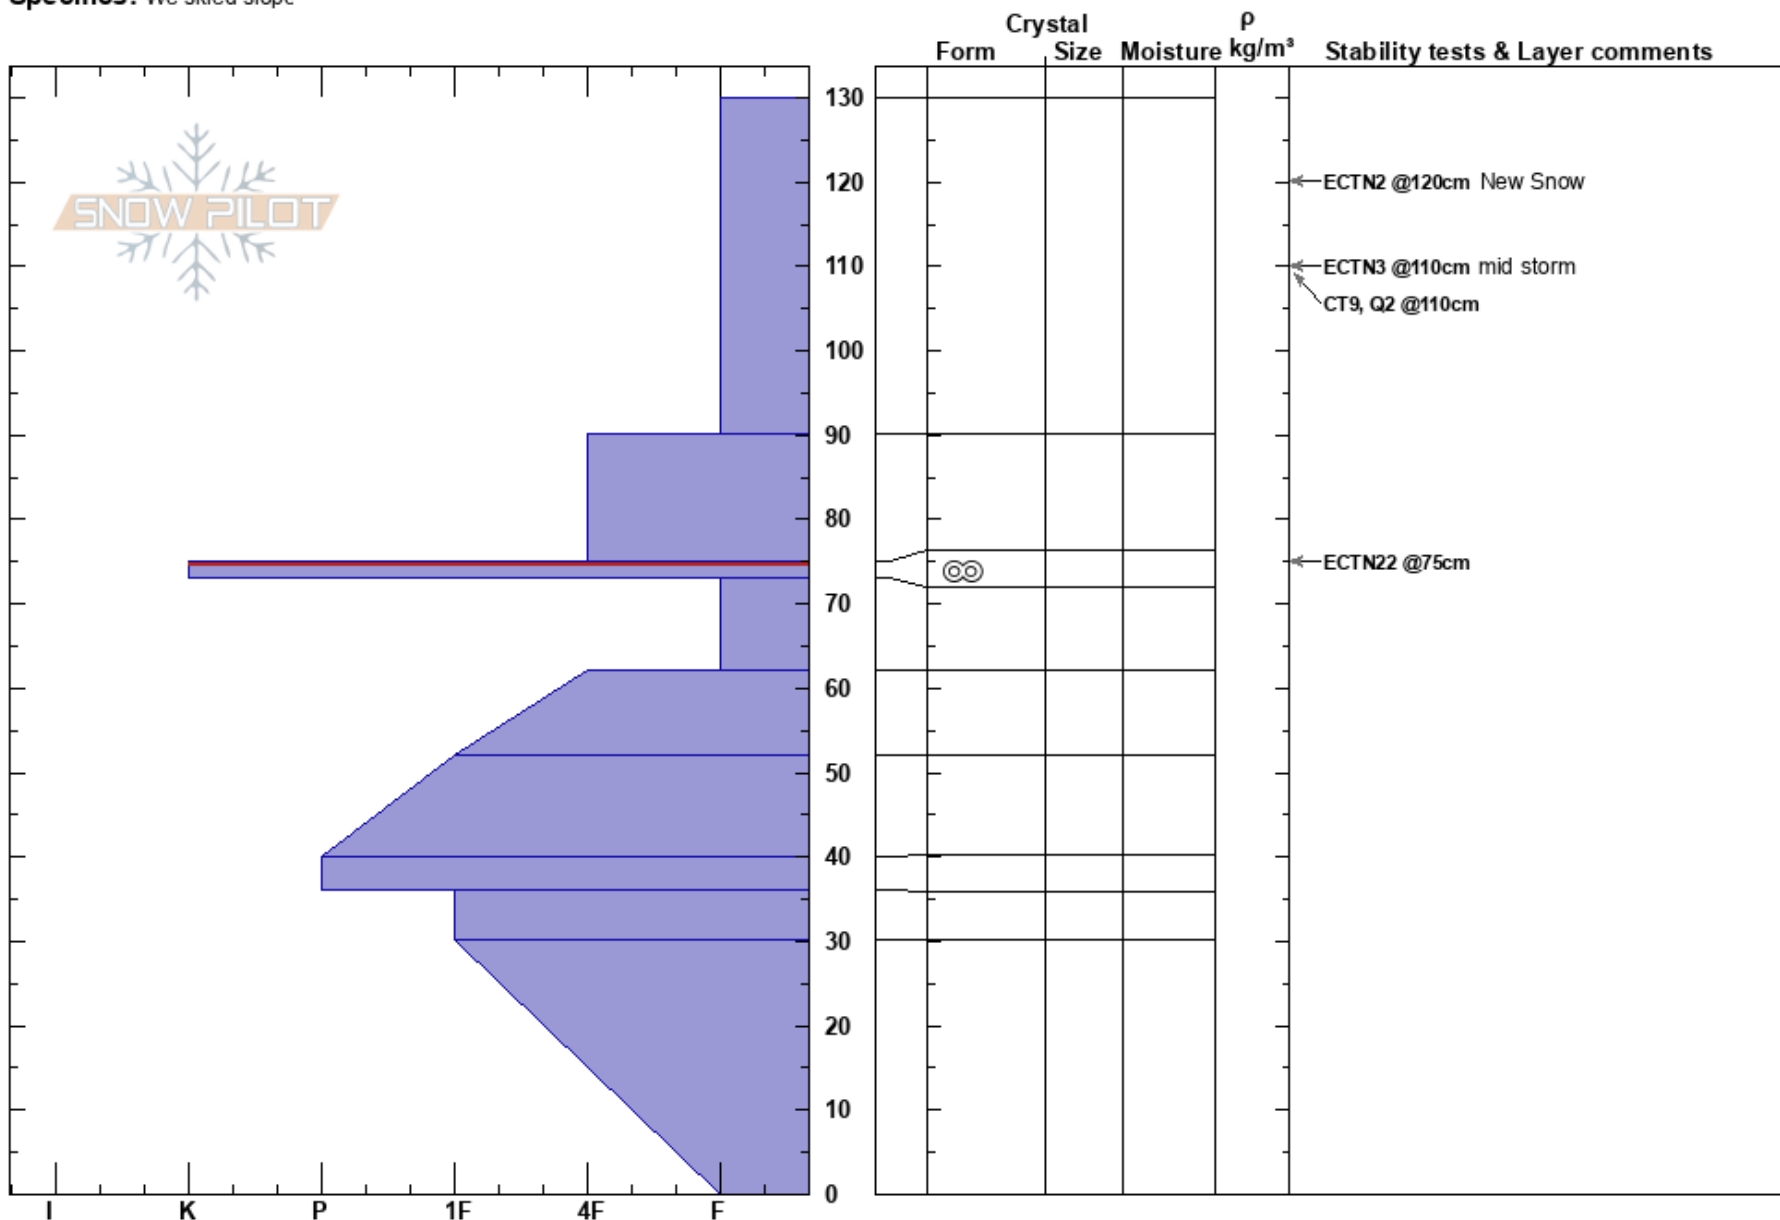

JUGHANDLE
 Payette National Forest
 ID
 Elevation: 7500 ft
 Aspect: W
 Specifics: We skied slope

Emily Bettin
 12/28/2024 - 1:30pm
 Co-ord: 44.84176N, -115.96232W
 Slope Angle: 20°
 Wind Loading: no

Stability:
 Air Temperature: 22°F
 Sky Cover: OVC
 Precipitation: NO
 Wind: SW Moderate

HS:130
 Layer Notes:
 75-73cm: Problematic layer

Notes: Dug in sheltered terrain, encountered variable snow depth at pit location due to buried rocks and shrubs