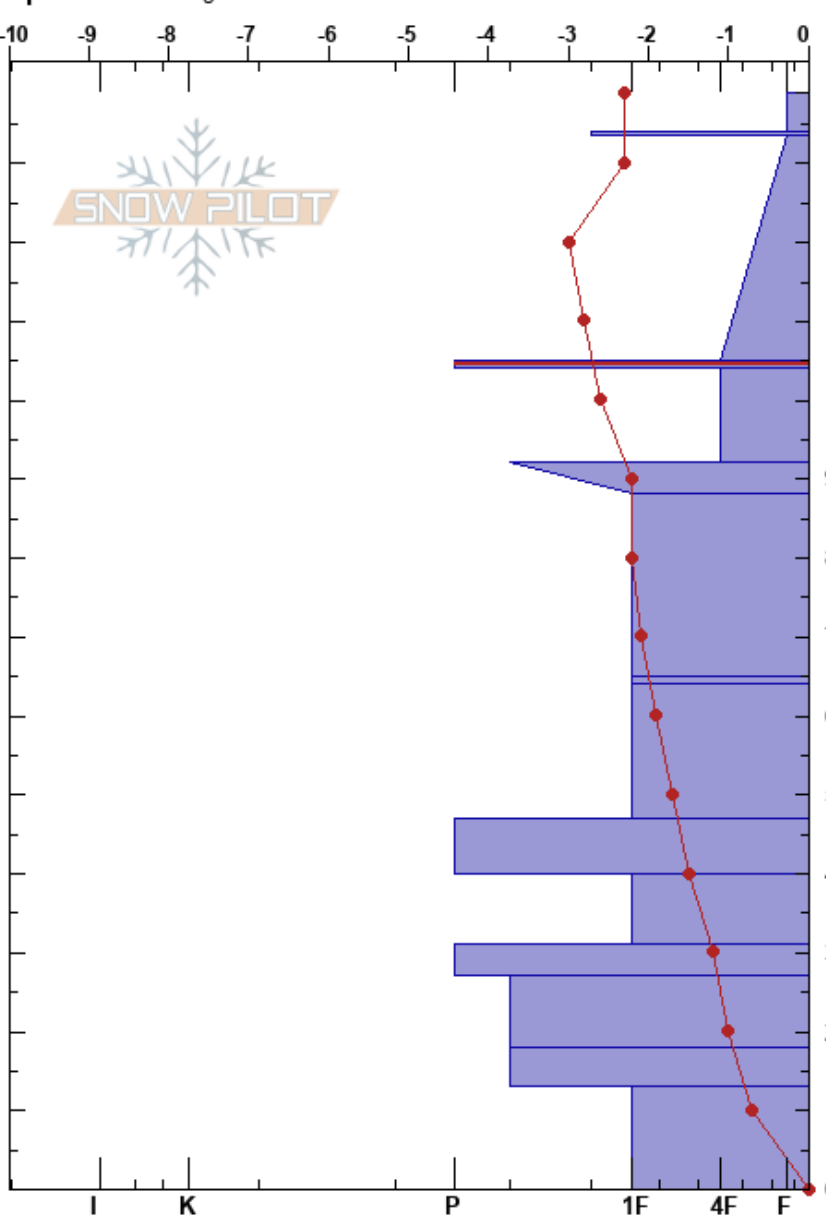

Skiers R Solitude
 Silver Valley Area
 ID
 Elevation: 5990 ft
 Aspect: N
 Specifics: Pit dug in a Ski Area

izzy davis
 12/29/2024 - 11:00am
 Co-ord: 47.49084N, -116.13723W
 Slope Angle: 30°
 Wind Loading: no

Stability:
 Air Temperature: -2.2°C
 Sky Cover: X
 Precipitation: S1
 Wind: SE Light Breeze

HS:139
 Layer Notes:
 134-133.5cm: 12/28 freezing fog?
 105-104cm: 12/26
 105-104cm: Problematic layer
 92-88cm: 12/21
 65-64cm: 12/7
 [More Layer Comments below]

Depth (cm)	Crystal		Moisture	ρ kg/m³	Stability tests & Layer comments
	Form	Size			
139	+ (↔)	1(2)			
130	■				← CT3, PC @134cm ← ECTN3 @134cm 134-133.5cm: 12/28 freezing fog?
120	/	1			← ECTN16 @117cm
110					
100	■				← CT14, RP @105cm ← ECTN18 @105cm ← CT16, RP @96cm
90	⊙				92-88cm: 12/21
80	●	0.5			
70					
60	=				65-64cm: 12/7
50	●	0.5			
40	=				47-40cm: 11/23
30	●	0.5			
20	=				
10	⊙	1-2			
0	●	0.5			

Notes: . Additional Layer Comments: 40-47cm: 11/23;