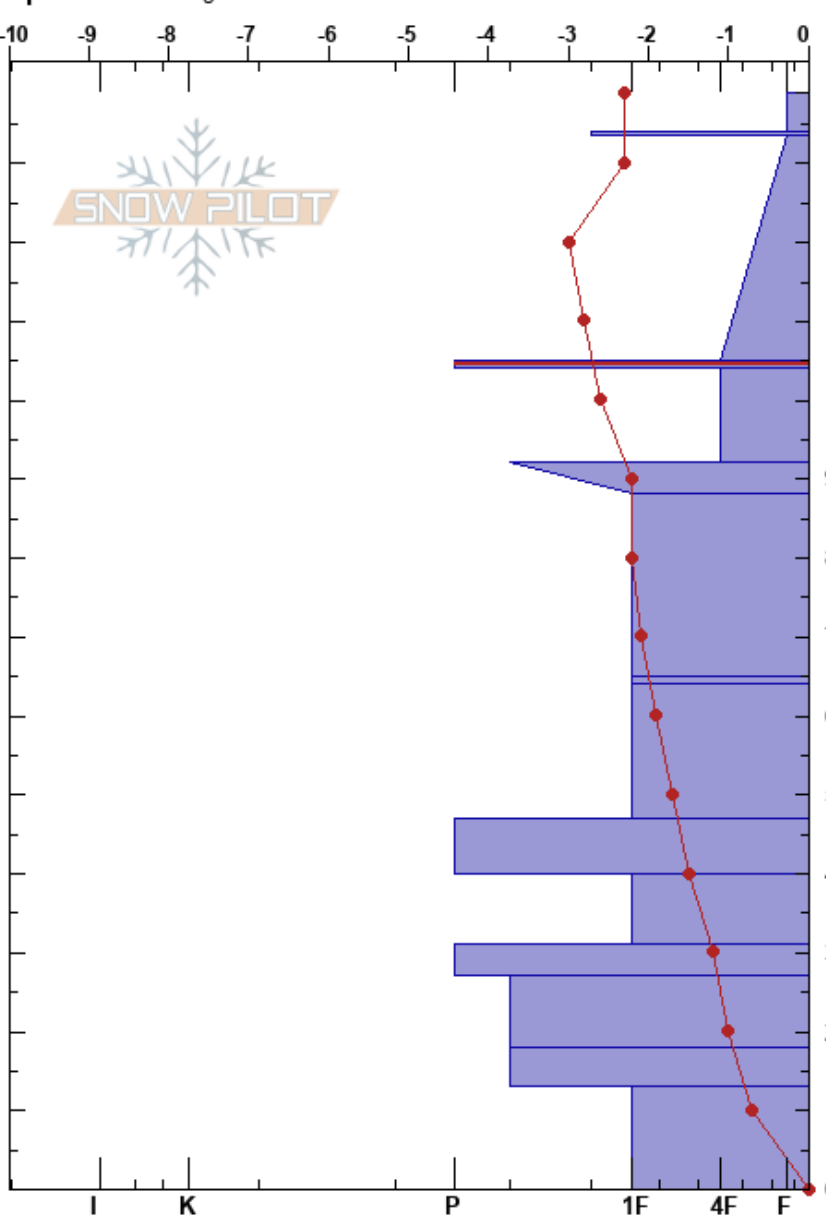

Skiers R Solitude
 Silver Valley Area
 ID
 Elevation: 5990 ft
 Aspect: N
 Specifics: Pit dug in a Ski Area

izzy davis
 12/29/2024 - 11:00am
 Co-ord: 47.49084N, -116.13723W
 Slope Angle: 30°
 Wind Loading: no

Stability:
 Air Temperature: -2.2°C
 Sky Cover: X
 Precipitation: S1
 Wind: SE Light Breeze

HS:139
 Layer Notes:
 134-133.5cm: 12/28 freezing fog?
 105-104cm: 12/26
 105-104cm: Problematic layer
 92-88cm: 12/21
 65-64cm: 12/7
 [More Layer Comments below]

Height (cm)	Crystal		Moisture	ρ kg/m³	Stability tests & Layer comments
	Form	Size			
139	+ (↔)	1(2)			
130	■				← CT3, PC @134cm ← ECTN3 @134cm 134-133.5cm: 12/28 freezing fog?
120	/	1			← ECTN16 @117cm
110					
100	/	1			← CT14, RP @105cm ← ECTN18 @105cm ← CT16, RP @96cm
90	⊙				92-88cm: 12/21
80	●	0.5			
70					
60	=				65-64cm: 12/7
50	●	0.5			
40	=				47-40cm: 11/23
30	●	0.5			
20	=				
10	⊙	1-2			
0	●	0.5			

Notes: . Additional Layer Comments: 40-47cm: 11/23;