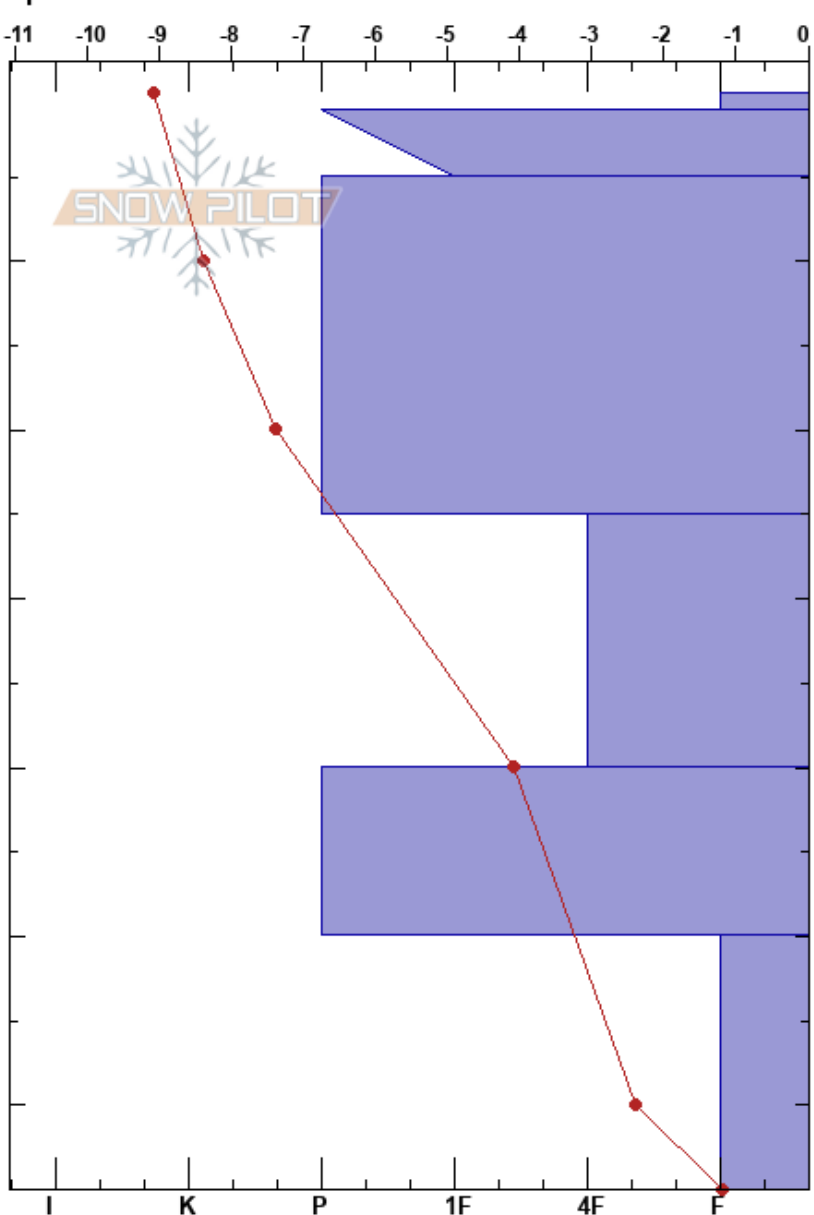

Alehasnjunni Tm2 JK  
 Rostadalen  
 Norway  
 Elevation: 655 m  
 Aspect: W  
 Specifics:

Kristian Estberg-Godsveen  
 13/02/2018 - 12:01  
 Co-ord: 34W DB 4606 5766  
 Slope Angle: 38°  
 Wind Loading: no

Stability:  
 Air Temperature: -7°C  
 Sky Cover: FEW  
 Precipitation: NO  
 Wind: S Calm

HS:65  
 PS: 1 50-65cm:Problematic layer

Layer Notes:

Form	Crystal		Moisture	$\rho$ kg/m <sup>3</sup>	Stability tests & Layer comments
	Size				
			D		
			D		
			D		
			D		
			D		←ECTP13 @30cm Q3
			D		
			D		
			D		
			D		←CTV, Q3 @65cm 80/20% FC/DH