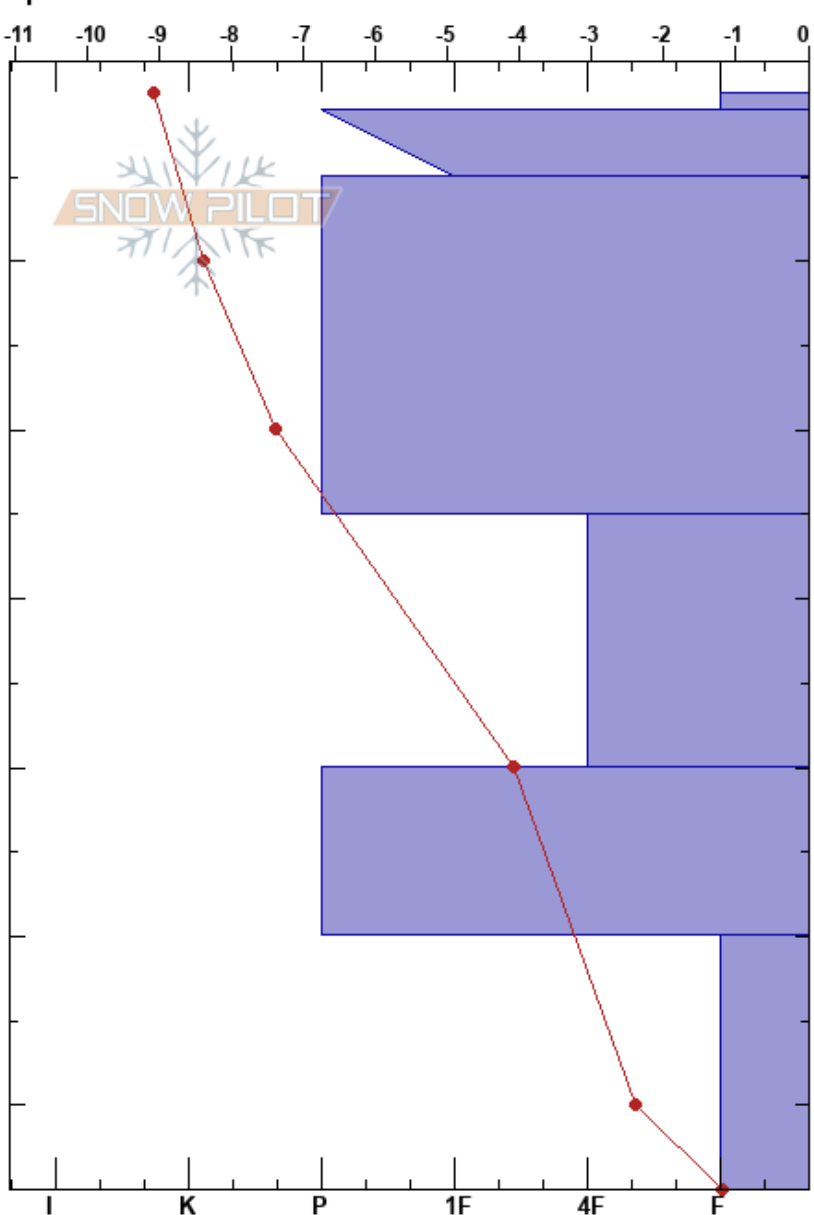

Alehasnjunni Tm2 JK  
 Rostadalen  
 Norway  
 Elevation: 655 m  
 Aspect: W  
 Specifics:

Kristian Estberg-Godsveen  
 13/02/2018 - 12:01  
 Co-ord: 34W DB 4606 5766  
 Slope Angle: 38°  
 Wind Loading: no

Stability:  
 Air Temperature: -7°C  
 Sky Cover: FEW  
 Precipitation: NO  
 Wind: S Calm

HS:65 PS: 1 50-65cm:Problematic layer

Layer Notes:

Form	Crystal		Moisture	$\rho$ kg/m <sup>3</sup>	Stability tests & Layer comments
	Size	Size			
—			D		
•			D		
			D		
•			D		
			D		
□			D		←ECTP13 @30cm Q3
			D		
⊕			D		
			D		
□ (^)			D		
			D		←CTV, Q3 @65cm 80/20% FC/DH