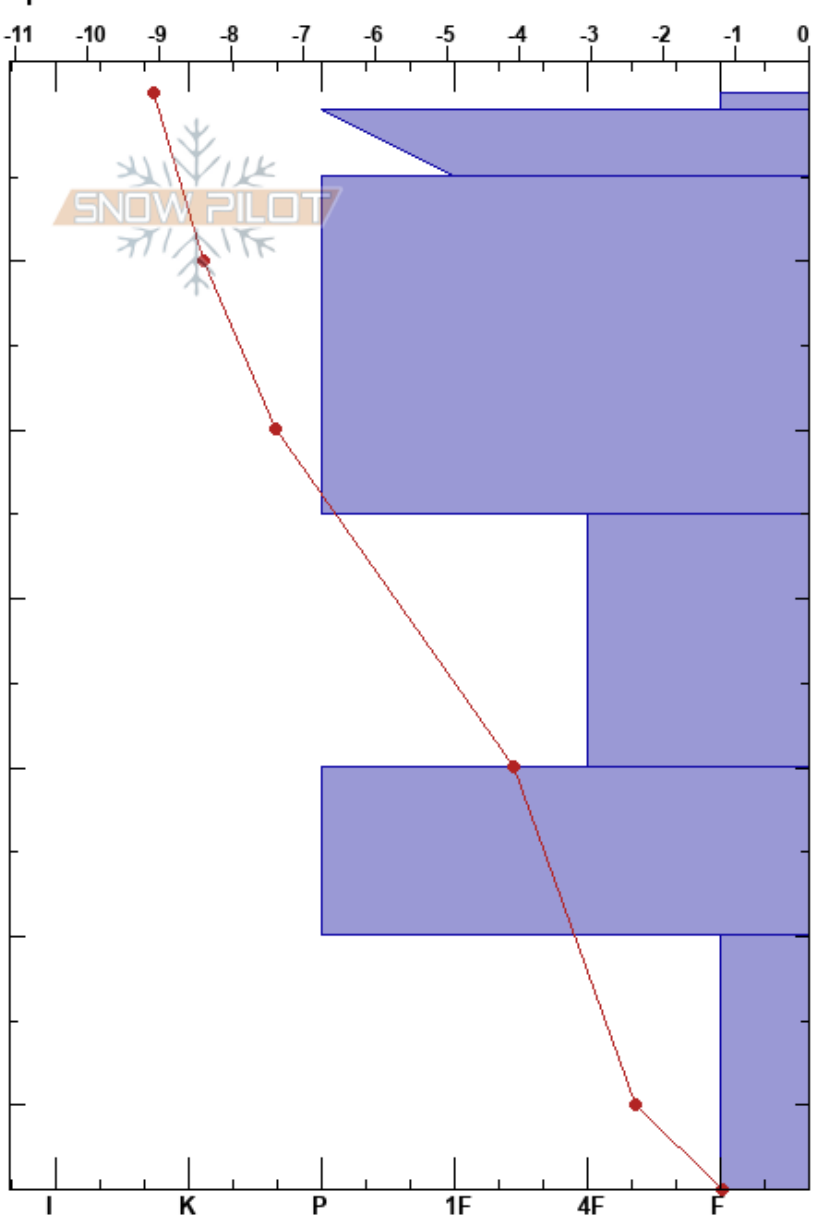

Alehasnjunni Tm2 JK
 Rostadalen
 Norway
 Elevation: 655 m
 Aspect: W
 Specifics:

Kristian Estberg-Godsveen
 13/02/2018 - 12:01
 Co-ord: 34W DB 4606 5766
 Slope Angle: 38°
 Wind Loading: no

Stability:
 Air Temperature: -7°C
 Sky Cover: FEW
 Precipitation: NO
 Wind: S Calm

HS:65
 PS: 1 50-65cm:Problematic layer

Form	Crystal		ρ kg/m ³	Stability tests & Layer comments
	Size	Moisture		
			D	
•			D	
			D	
			D	
□			D	← ECTP13 @30cm Q3
⊕			D	
□ (^)			D	
			D	← CTV, Q3 @65cm 80/20% FC/DH