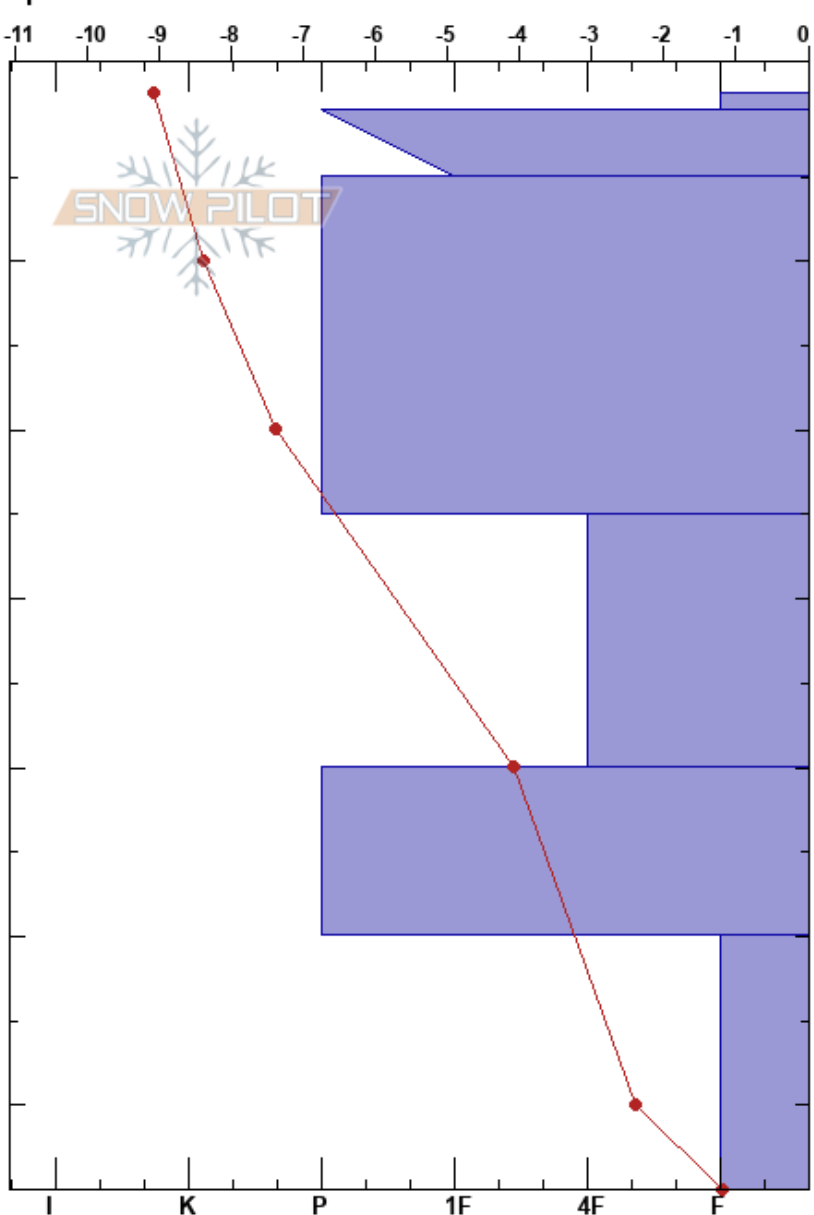

Alehasnjunni Tm2 JK
 Rostadalen
 Norway
 Elevation: 655 m
 Aspect: W
 Specifics:

Kristian Estberg-Godsveen
 13/02/2018 - 12:01
 Co-ord: 34W DB 4606 5766
 Slope Angle: 38°
 Wind Loading: no

Stability:
 Air Temperature: -7°C
 Sky Cover: FEW
 Precipitation: NO
 Wind: S Calm

HS:65
 PS: 1 50-65cm:Problematic layer

Layer Notes:

Form	Crystal		Moisture	ρ kg/m ³	Stability tests & Layer comments
	Size				
			D		
			D		
			D		
			D		
			D		←ECTP13 @30cm Q3
			D		
			D		
			D		←CTV, Q3 @65cm 80/20% FC/DH