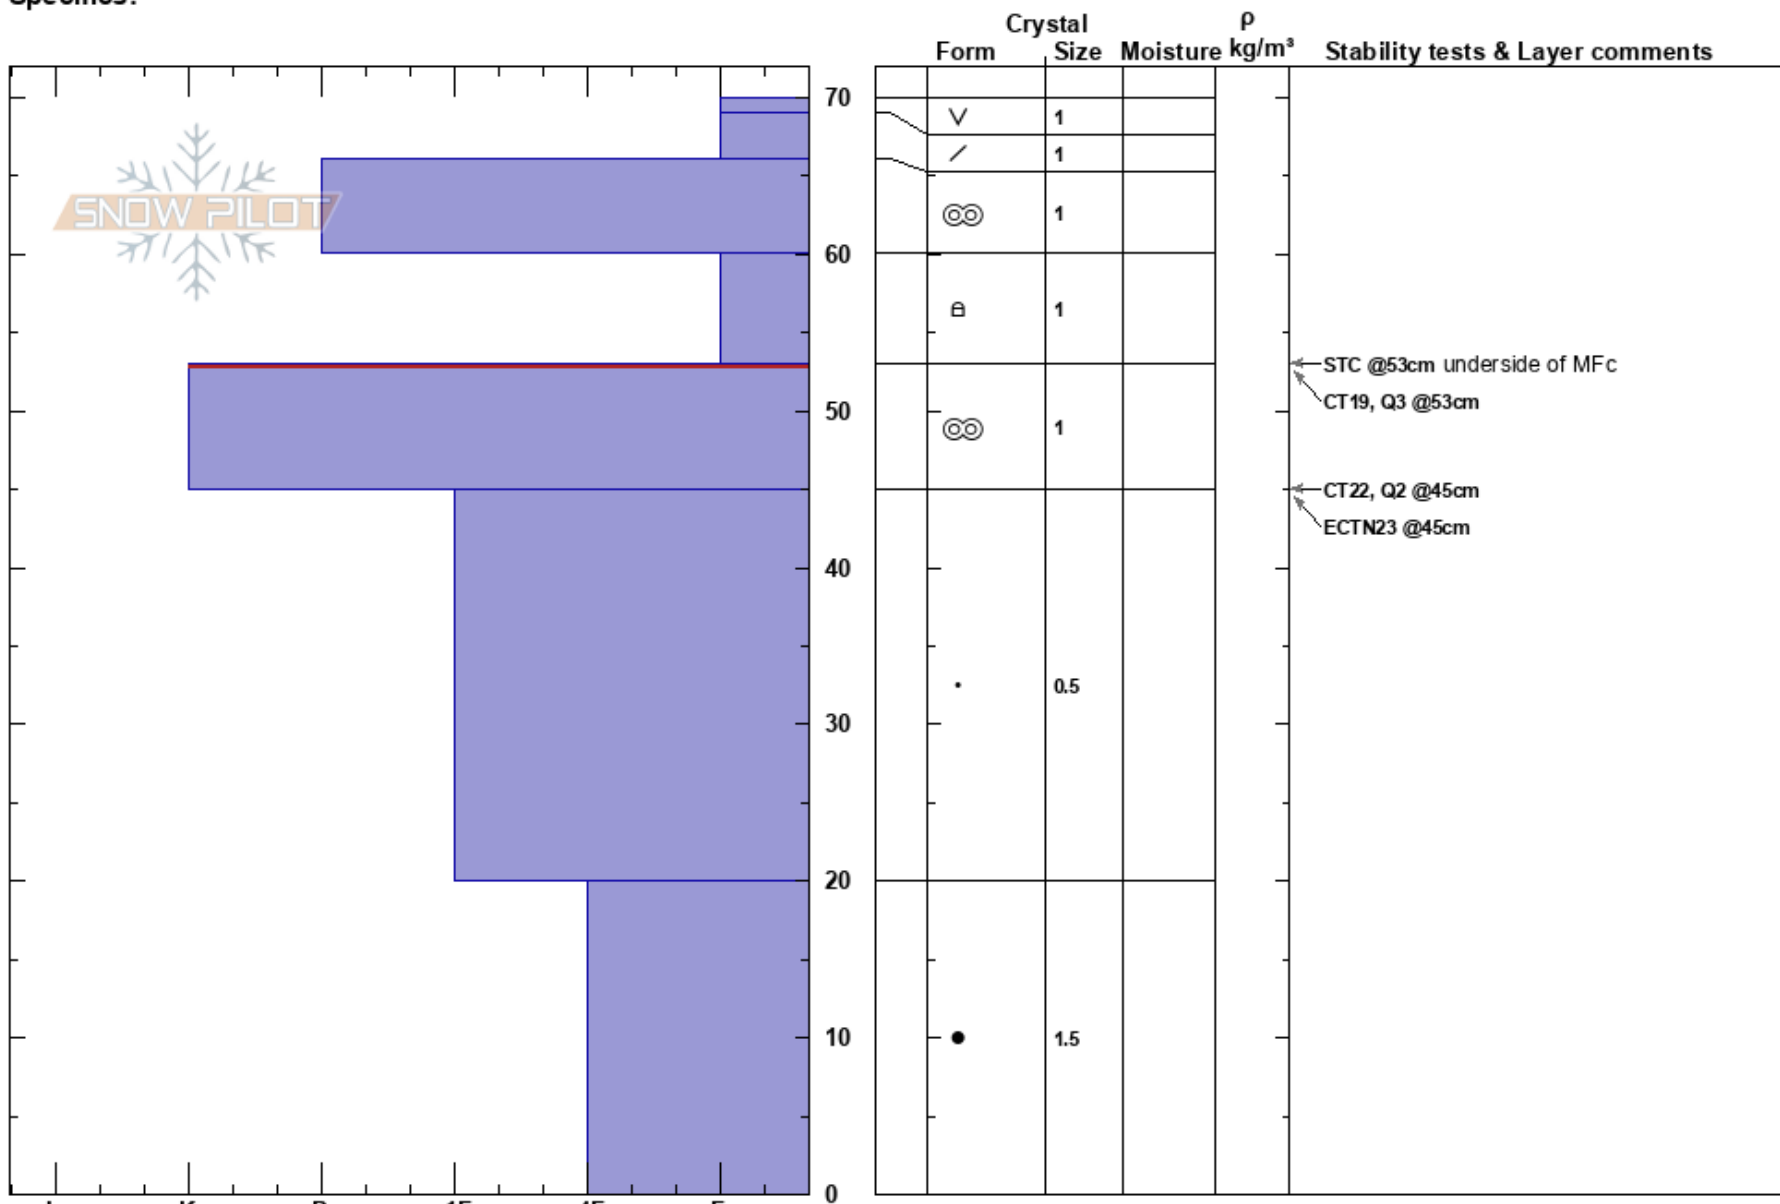

Glen Alps, Anchorage
 Chugach Range
 AK
 Elevation: 2474 ft
 Aspect: 10°
 Specifics:

Joseph Kurtak
 12/28/2024 - 3:03pm
 Co-ord: 61.09565N, -149.67125W
 Slope Angle: 28°
 Wind Loading: no

Stability:
 Air Temperature: -10°C
 Sky Cover: CLR
 Precipitation: NO
 Wind: Calm

HS:70
 PF:10
 PS:5
 53-45cm: Problematic layer

Notes: Pit dug on NE aspect of the wind tunnel slide path, Flattop Mtn. Glen Alps.